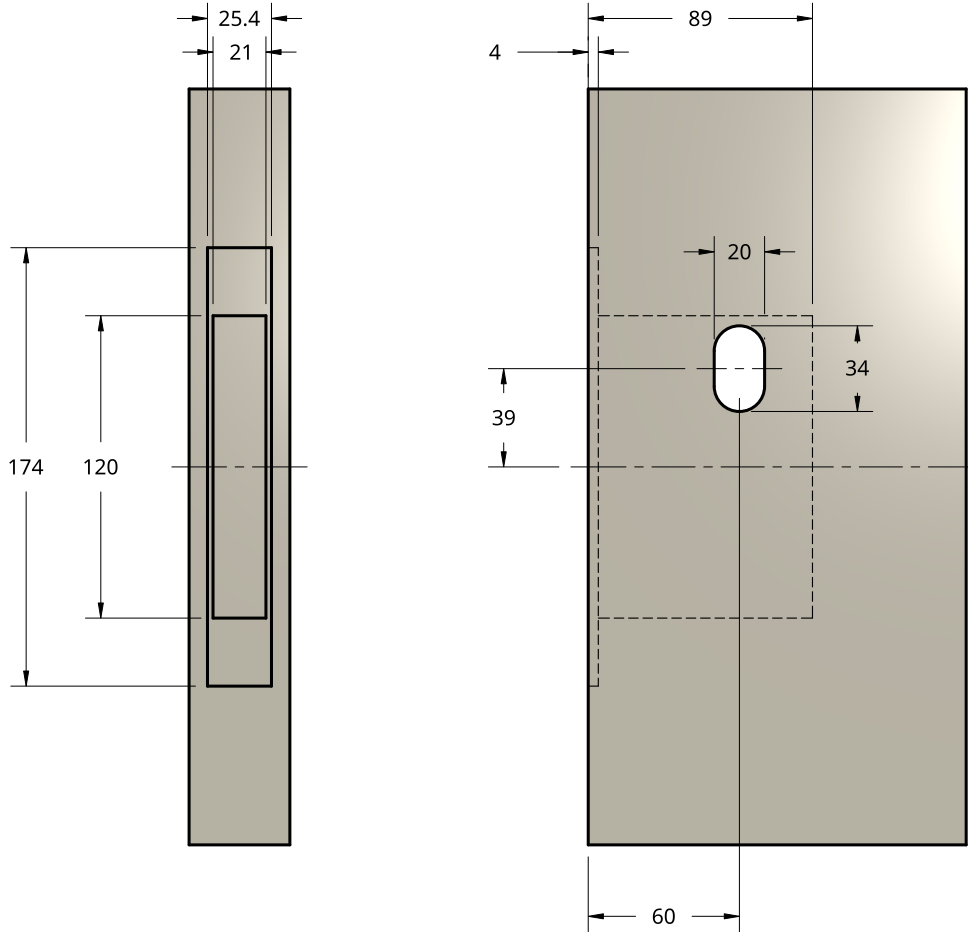

NEW ZEALAND | 0800 10 10 28
 sales@parkwooddoors.co.nz
 parkwooddoors.co.nz

AUSTRALIA | 1800 681 586
 sales@parkwooddoors.com.au
 parkwooddoors.com.au

CODE	TYPE	COLOUR	Product Description:			
			LOCK ASSEMBLY			
HA-LOKPWELECSTRRNDLTK	ROUND	BLK	Product Code:		Date:	11/10/2024
HA-LOKPWELECSTRRNDSC	ROUND	SS	Material:		Units:	EACH

NEW ZEALAND | 0800 10 10 28
 sales@parkwooddoors.co.nz
 parkwooddoors.co.nz

AUSTRALIA | 1800 681 586
 sales@parkwooddoors.com.au
 parkwooddoors.com.au

CODE	TYPE	COLOUR	Product Description:			
			DOOR MACHINING			
HA-LOKPWELECSTRNRDBLK	ROUND	BLK	Product Code:		Date:	11/10/2024
HA-LOKPWELECSTRNRDSC	ROUND	SS	Material:		Units:	EACH