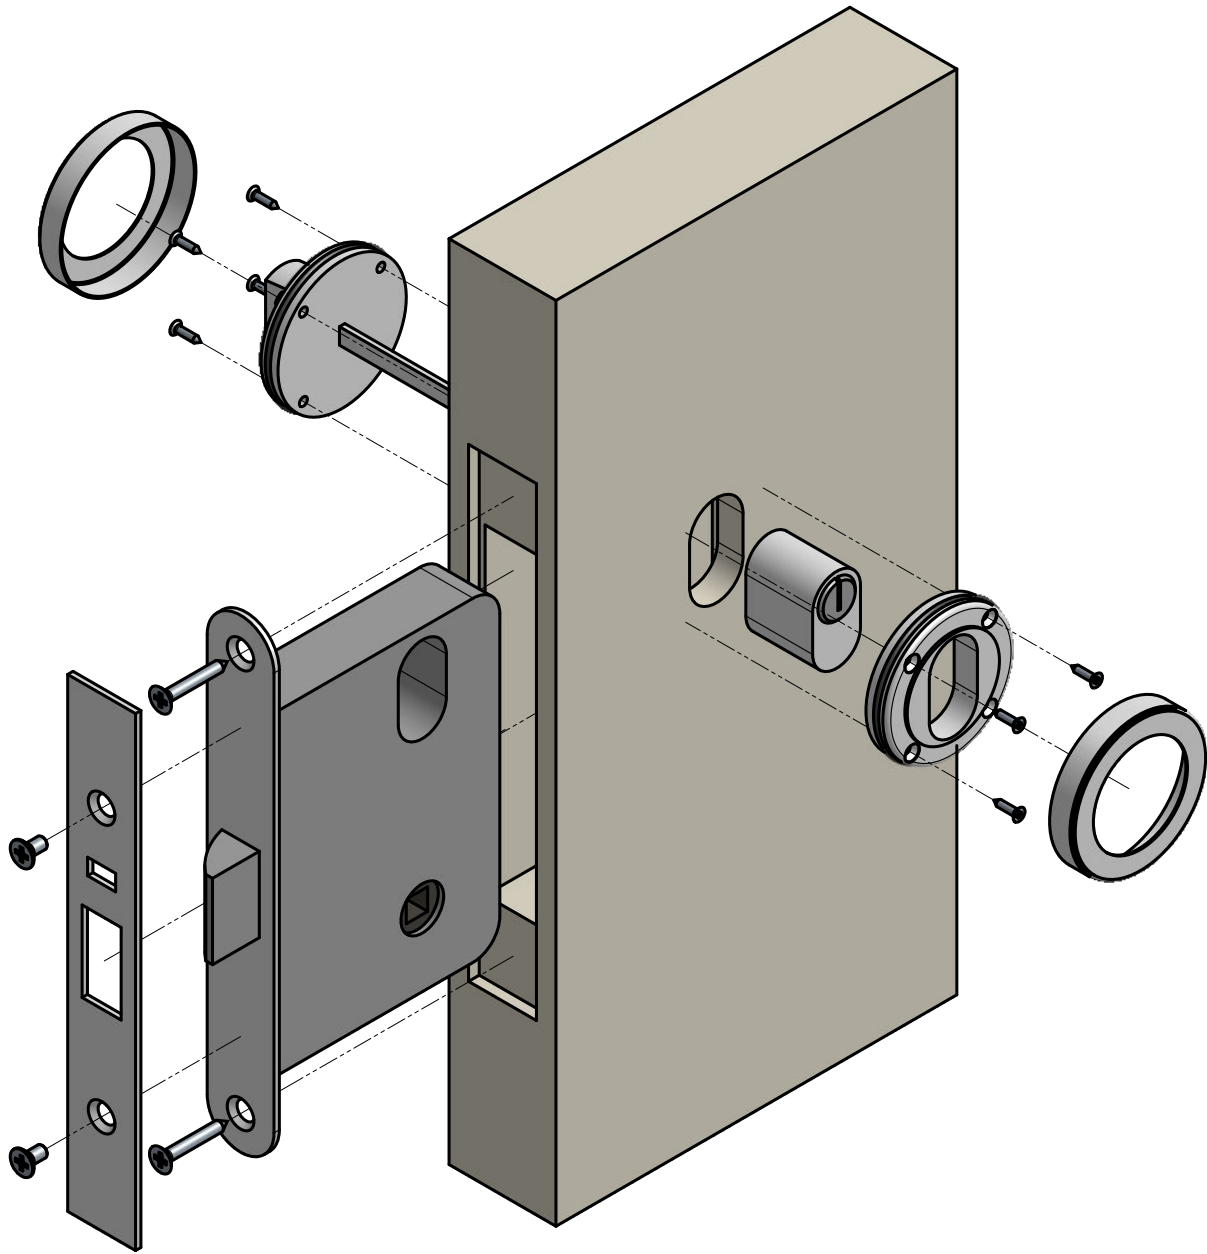

NEW ZEALAND | 0800 10 10 28
 sales@parkwooddoors.co.nz
 parkwooddoors.co.nz

AUSTRALIA | 1800 681 586
 sales@parkwooddoors.com.au
 parkwooddoors.com.au

CODE	TYPE	COLOUR	Product Description:			
			LOCK ASSEMBLY			
HA-LOKPWELECSTRRNDLTK	ROUND	BLK	Product Code:		Date:	11/10/2024
HA-LOKPWELECSTRRNDSC	ROUND	SS	Material:		Units:	EACH

NEW ZEALAND | 0800 10 10 28
 sales@parkwooddoors.co.nz
 parkwooddoors.co.nz

AUSTRALIA | 1800 681 586
 sales@parkwooddoors.com.au
 parkwooddoors.com.au

CODE	TYPE	COLOUR	Product Description:			
			DOOR MACHINING			
HA-LOKPWELECSTRNRDBLK	ROUND	BLK	Product Code:		Date:	11/10/2024
HA-LOKPWELECSTRNRDSC	ROUND	SS	Material:		Units:	EACH