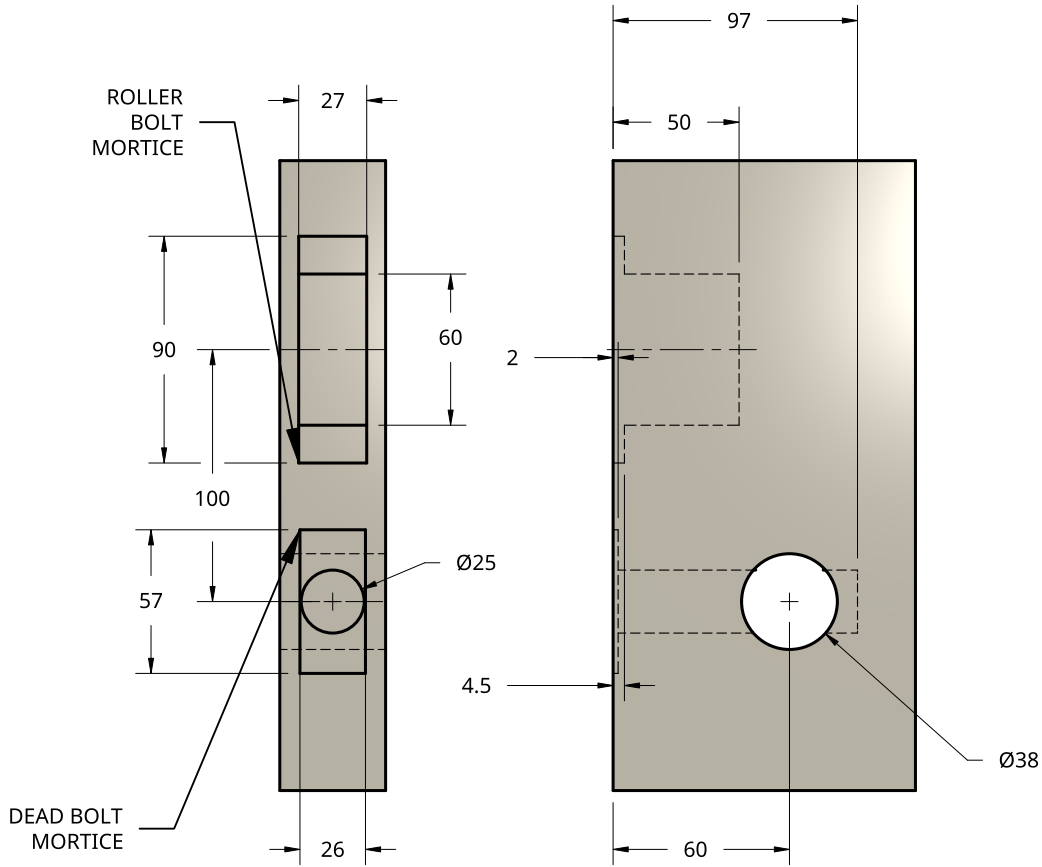

Product Description: <b>LOCK ASSEMBLY</b>			
Product Code:		Date:	11/04/2024
Material:		Units:	EACH

**NEW ZEALAND** | 0800 10 10 28  
 sales@parkwooddoors.co.nz  
 parkwooddoors.co.nz

**AUSTRALIA** | 1800 681 586  
 sales@parkwooddoors.com.au  
 parkwooddoors.com.au