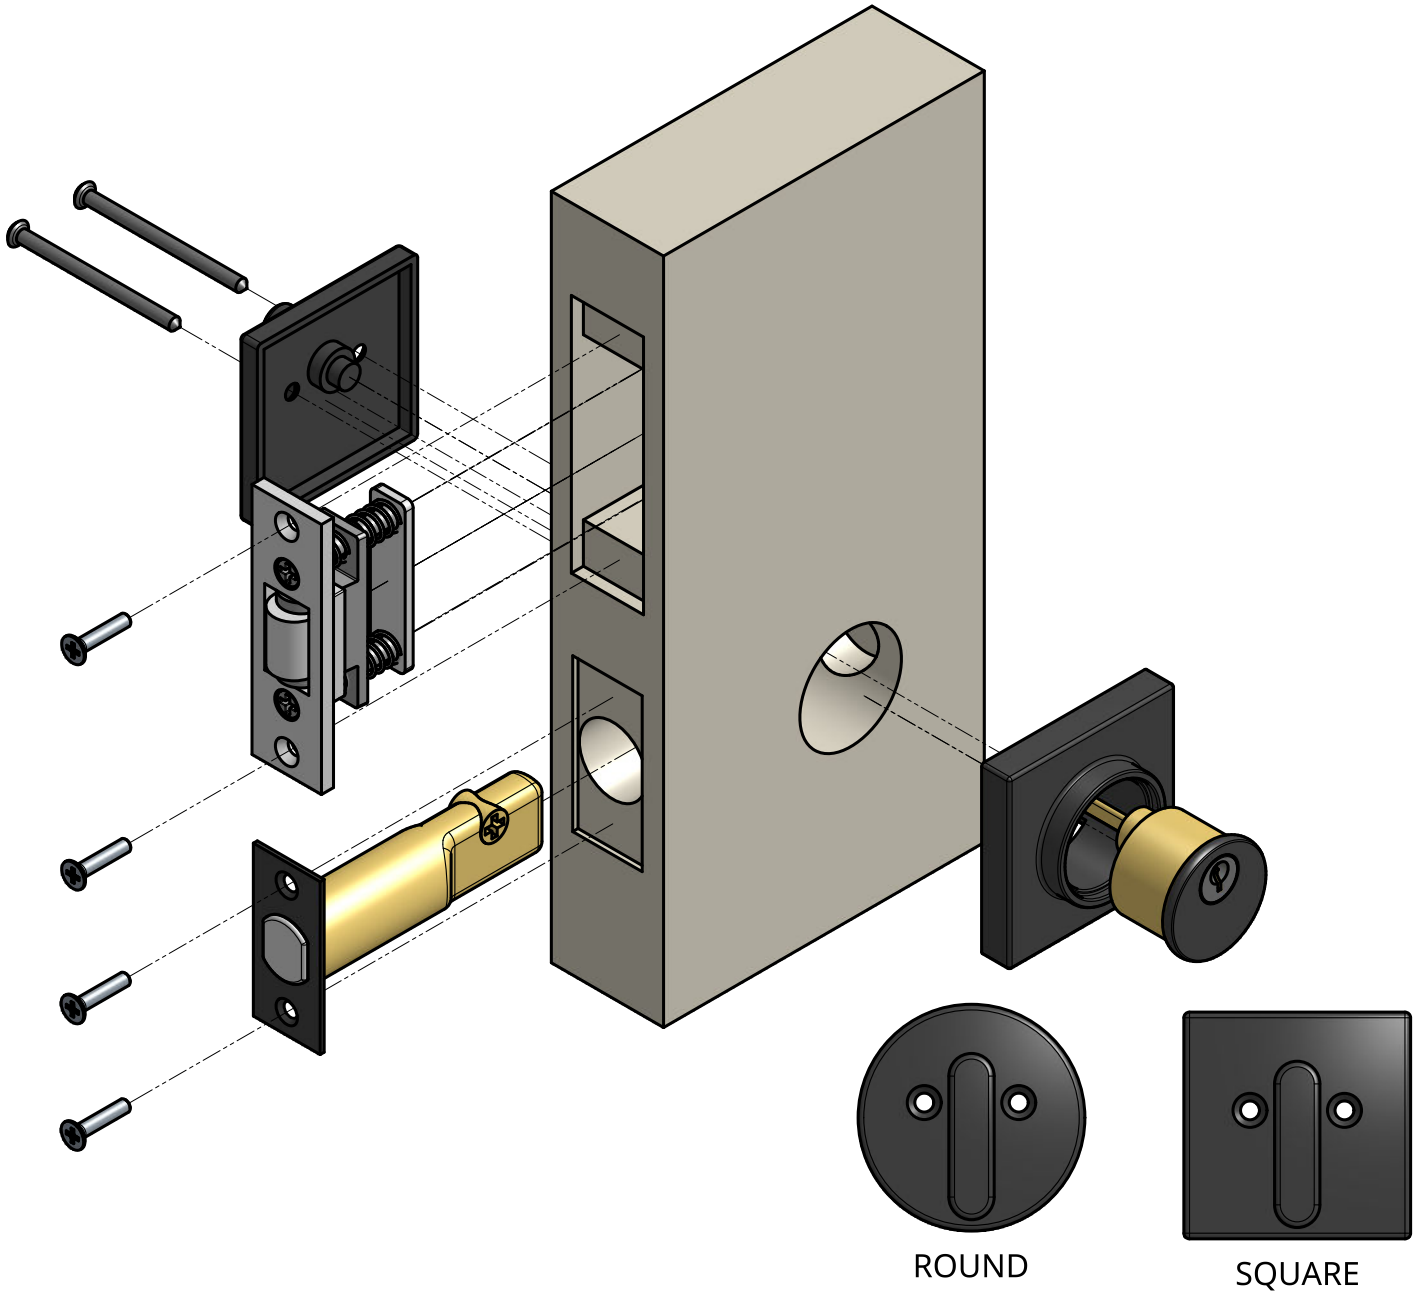

CODE	TYPE	COLOUR
HA-LOKPWEKROldbtrndblk	ROUND	BLK
HA-LOKPWEKROldbtrndss	ROUND	SS
HA-LOKPWEKROldbtsqblk	SQUARE	BLK
HA-LOKPWEKROldbtsqss	SQUARE	SS

Product Description: LOCK ASSEMBLY			
Product Code:		Date:	11/04/2024
Material:		Units:	EACH