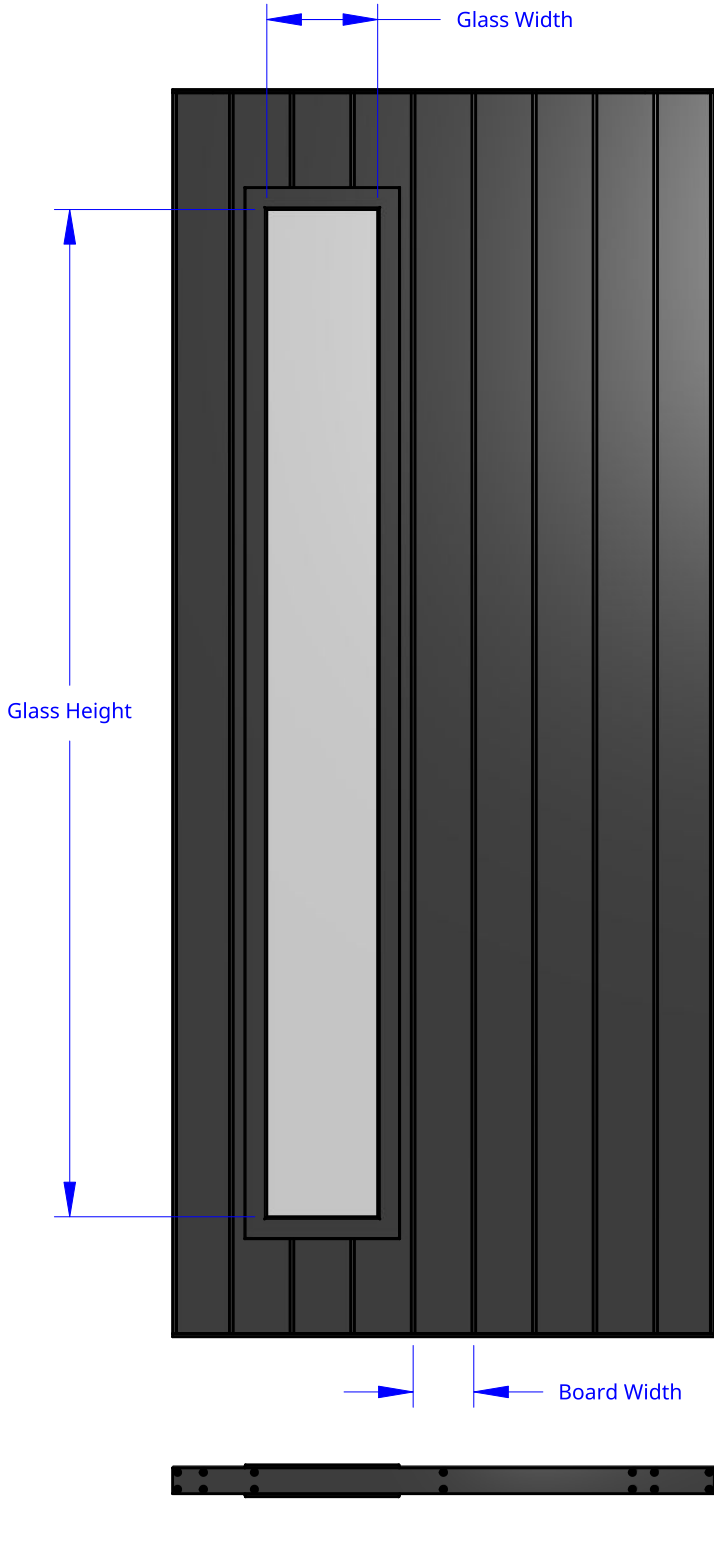

NEW ZEALAND | 0800 10 10 28
 sales@parkwooddoors.co.nz
 parkwooddoors.co.nz

AUSTRALIA | 1800 681 586
 sales@parkwooddoors.com.au
 parkwooddoors.com.au

Product Variations			
Brand	Material	Code	Thickness (T)
Strata	Aluminium	ASVV10	41
Thermtek	Aluminium	ATVV10	41
Thermtek	Aluminium	ALVV10	50
Thermtek Acoustic	Aluminium	AMVV10	41
Thermal Lite	Aluminium	AEVV10	41
Duramax	Fibreglass	FSVV10	40
Duramax	Fibreglass	FLVV10	50

Standard Component Sizes			
	Min	Max	Customizable
Board Width	120	140	no
Glass Height (Door Height < 1949)	1399		yes
Glass Height (1950 < Door Height < 2299)	1599		yes
Glass Height (2300 < Door Height < 2599)	1799		yes
Glass Height (2600 < Door Height < 3000)	1999		yes
Glass Width	176		yes
Glass centered over third board			

Product Description: VV 10			
Product Code:	SEE TABLE	Date:	26/02/2026
Material:	SEE TABLE	Units:	MILLIMETER