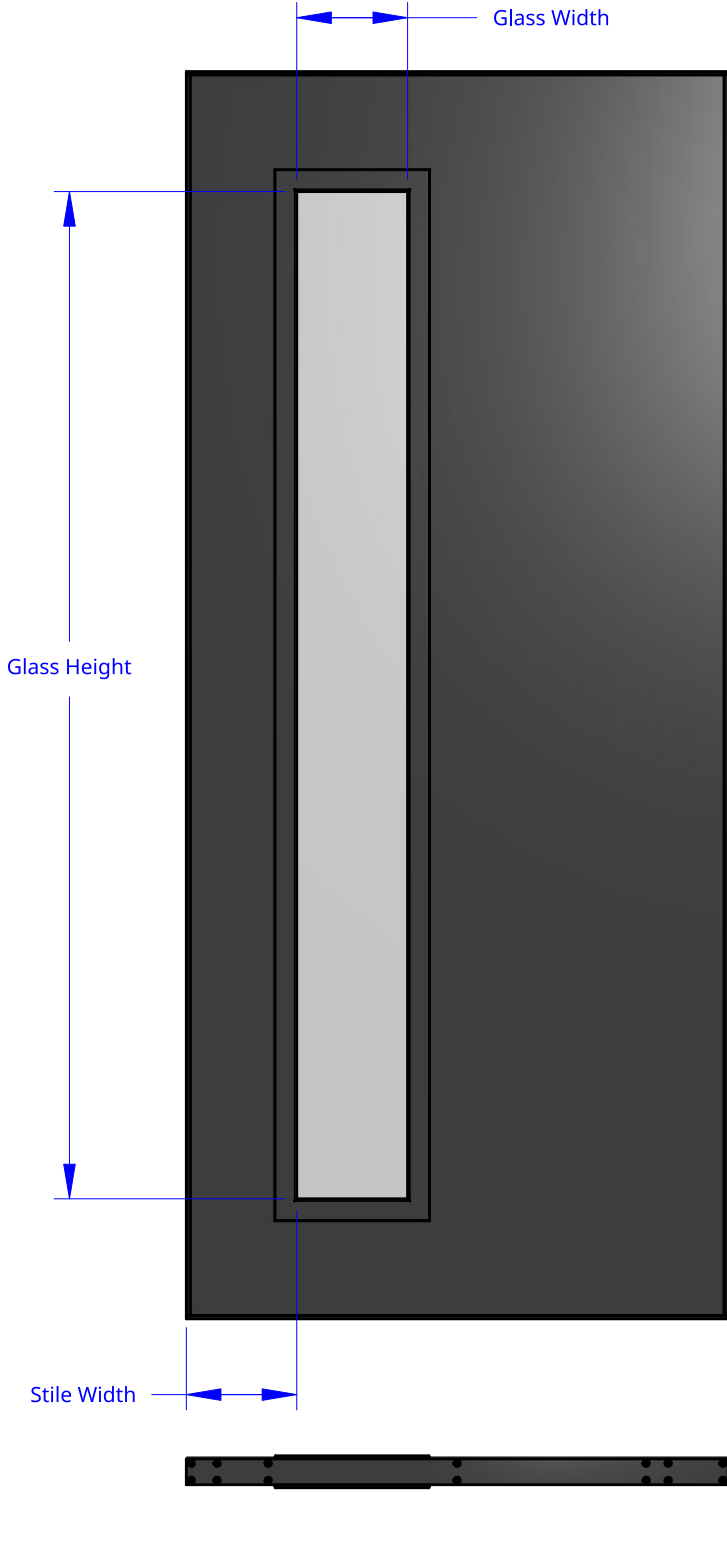

NEW ZEALAND | 0800 10 10 28
 sales@parkwooddoors.co.nz
 parkwooddoors.co.nz

AUSTRALIA | 1800 681 586
 sales@parkwooddoors.com.au
 parkwooddoors.com.au

Product Variations			
Brand	Material	Code	Thickness (T)
Strata	Aluminium	ASFL10	41
Thermtek	Aluminium	ATFL10	41
Thermtek	Aluminium	ALFL10	50
Thermtek Acoustic	Aluminium	AMFL10	41
Thermal Lite	Aluminium	AEFL10	41
Duramax	Fibreglass	FSFL10	40
Duramax	Fibreglass	FLFL10	50

Standard Component Sizes			
	Min	Max	Customizable
Glass Height (Door Height < 1949)	1399		yes
Glass Height (1950 < Door Height < 2299)	1599		yes
Glass height (2300 < Door height < 2599)	1799		yes
Glass Height (2600 < Door Height < 3000)	1999		yes
Glass Width	176		yes
Stile Width	175		no

Product Description:			
FL 10			
Product Code:	SEE TABLE	Date:	27/02/2026
Material:	SEE TABLE	Units:	MILLIMETER