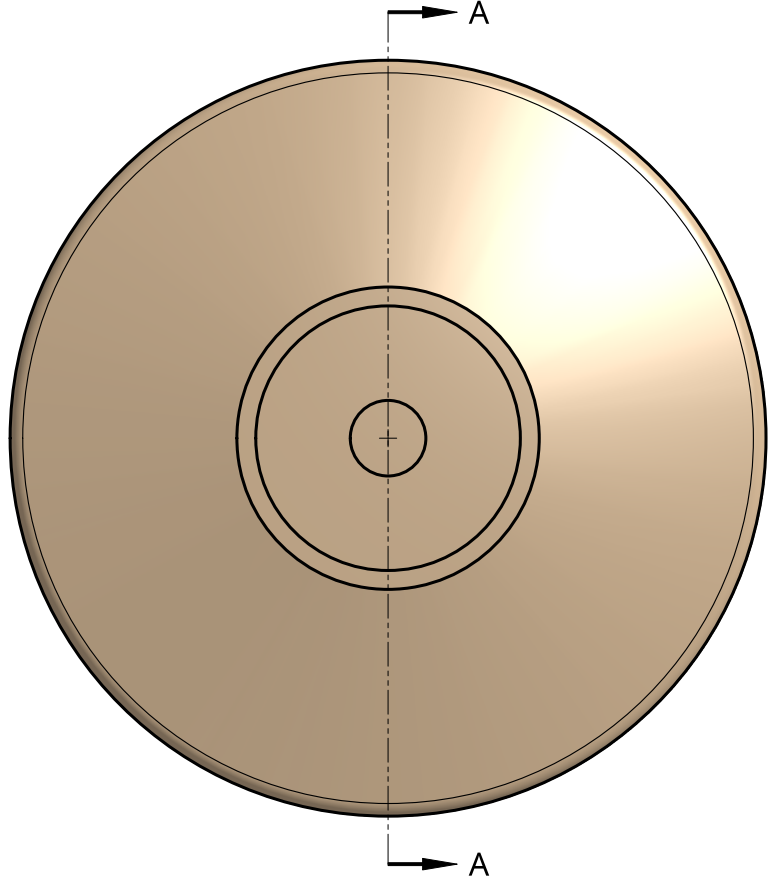

SECTION A - A

Product Code	A	B
HAN5200A	Ø200	Ø80
HAN5300A	Ø300	Ø130

Product Description:			
ROUND PULL HANDLES			
Product Code:	SEE TABLE	Date:	02/19/2023
Material:	TIMBER	Units:	EACH

NEW ZEALAND | 0800 10 10 28
 sales@parkwooddoors.co.nz
 parkwooddoors.co.nz

AUSTRALIA | 1800 681 586
 sales@parkwooddoors.com.au
 parkwooddoors.com.au

Product Description:			
HANDLE BOSS PLATE			
Product Code:	4155287	Date:	02/19/2023
Material:	STEEL	Units:	EACH