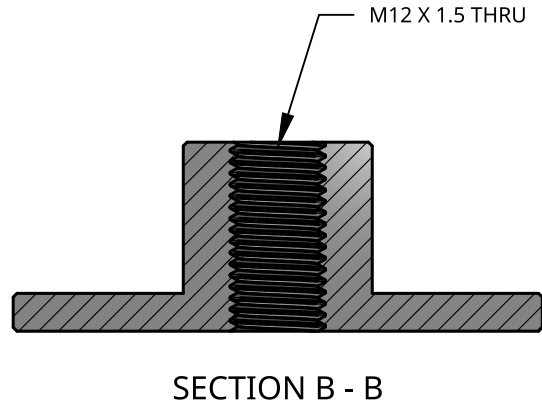

SECTION A - A

Product Code	A	B
HAN5200A	Ø200	Ø80
HAN5300A	Ø300	Ø130

Product Description:			
ROUND PULL HANDLES			
Product Code:	SEE TABLE	Date:	02/19/2023
Material:	TIMBER	Units:	EACH

NEW ZEALAND | 0800 10 10 28
 sales@parkwooddoors.co.nz
 parkwooddoors.co.nz

AUSTRALIA | 1800 681 586
 sales@parkwooddoors.com.au
 parkwooddoors.com.au

Product Description:			
HANDLE BOSS PLATE			
Product Code:	4155287	Date:	02/19/2023
Material:	STEEL	Units:	EACH