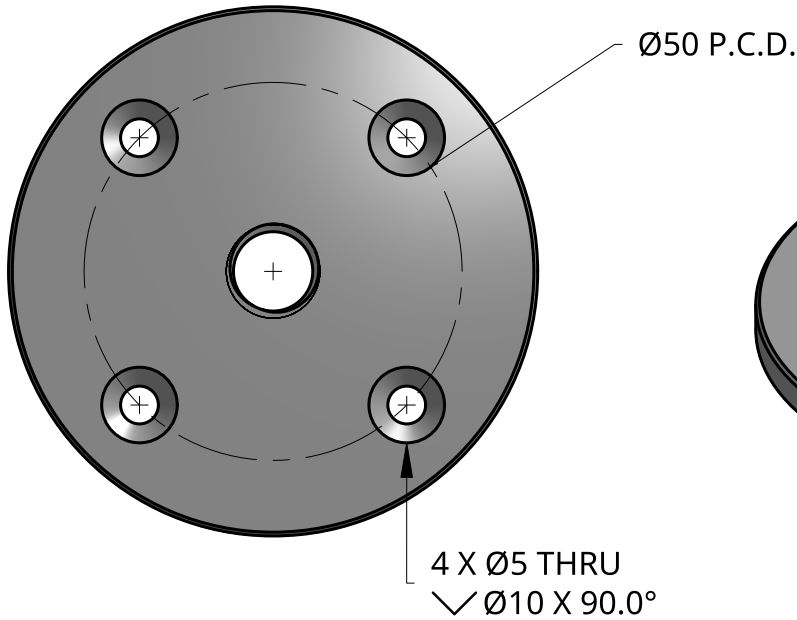

SECTION A - A

Product Code	A	B
HAN5200A	Ø200	Ø80
HAN5300A	Ø300	Ø130

Product Description:			
ROUND PULL HANDLES			
Product Code:	SEE TABLE	Date:	02/19/2023
Material:	TIMBER	Units:	EACH

NEW ZEALAND | 0800 10 10 28
 sales@parkwooddoors.co.nz
 parkwooddoors.co.nz

AUSTRALIA | 1800 681 586
 sales@parkwooddoors.com.au
 parkwooddoors.com.au

Product Description:			
HANDLE BOSS PLATE			
Product Code:	4155287	Date:	02/19/2023
Material:	STEEL	Units:	EACH