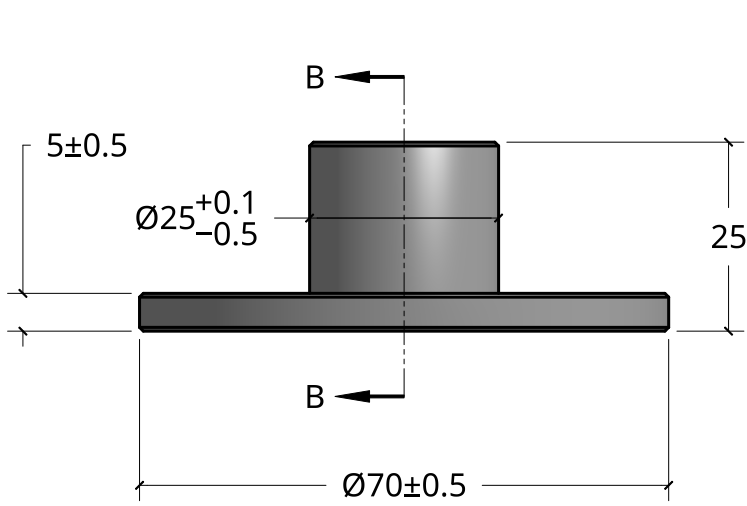

SECTION A - A

Product Code	A	B
HAN5200A	Ø200	Ø80
HAN5300A	Ø300	Ø130

Product Description:			
ROUND PULL HANDLES			
Product Code:	SEE TABLE	Date:	02/19/2023
Material:	TIMBER	Units:	EACH

NEW ZEALAND | 0800 10 10 28
 sales@parkwooddoors.co.nz
 parkwooddoors.co.nz

AUSTRALIA | 1800 681 586
 sales@parkwooddoors.com.au
 parkwooddoors.com.au

Product Description:			
HANDLE BOSS PLATE			
Product Code:	4155287	Date:	02/19/2023
Material:	STEEL	Units:	EACH