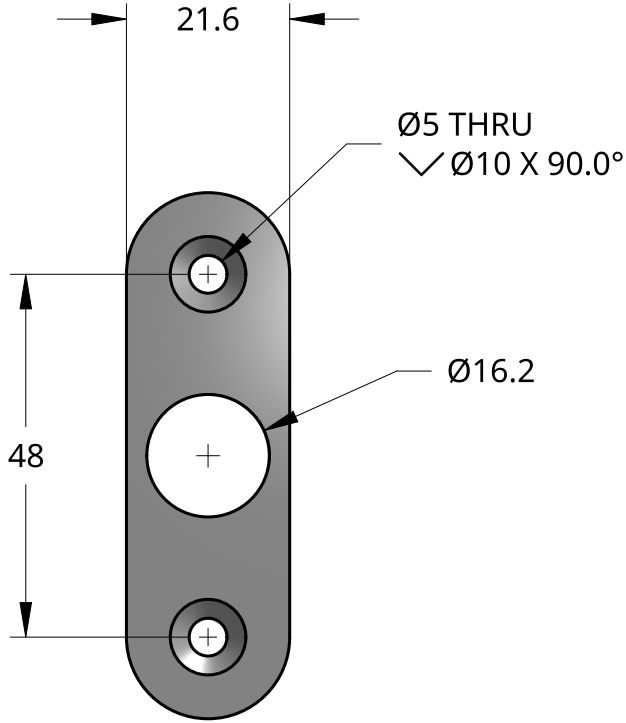

Product Variations

Code	A	B	C
HAN6450A	450	80	120
HAN6600A	600	100	150
HAN6800A	800	120	180

Product Description:			
WOODEN SLAT HANDLE			
Product Code:	SEE TABLE	Date:	03/02/2023
Material:	TIMBER	Units:	EACH

NEW ZEALAND | 0800 10 10 28
 sales@parkwooddoors.co.nz
 parkwooddoors.co.nz

AUSTRALIA | 1800 681 586
 sales@parkwooddoors.com.au
 parkwooddoors.com.au

Product Description:			
HANDLE SPIGOT			
Product Code:		Date:	03/02/2023
Material:		Units:	EACH