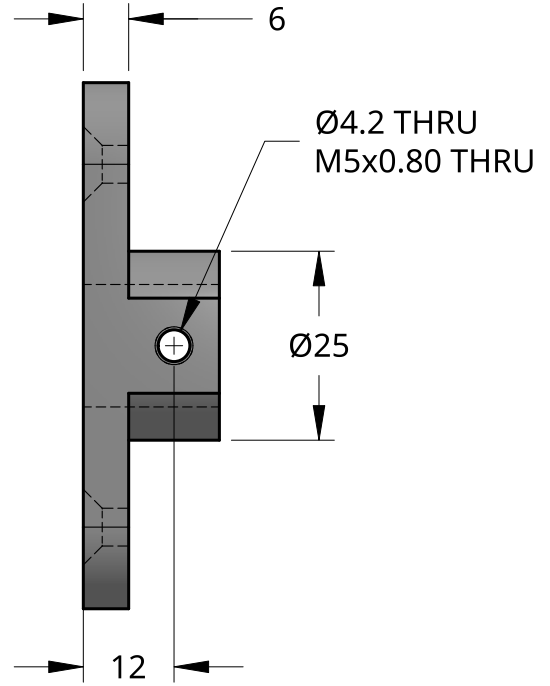

Product Variations

Code	A	B	C
HAN6450A	450	80	120
HAN6600A	600	100	150
HAN6800A	800	120	180

Product Description:			
WOODEN SLAT HANDLE			
Product Code:	SEE TABLE	Date:	03/02/2023
Material:	TIMBER	Units:	EACH

NEW ZEALAND | 0800 10 10 28
 sales@parkwooddoors.co.nz
 parkwooddoors.co.nz

AUSTRALIA | 1800 681 586
 sales@parkwooddoors.com.au
 parkwooddoors.com.au

Product Description:			
HANDLE SPIGOT			
Product Code:		Date:	03/02/2023
Material:		Units:	EACH