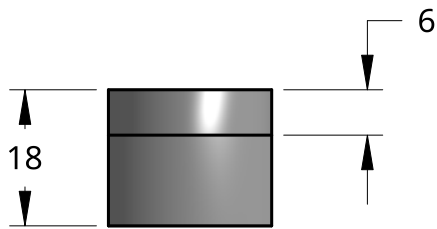

Product Description:			
HANDLE SPIGOT			
Product Code:		Date:	03/02/2023
Material:		Units:	EACH