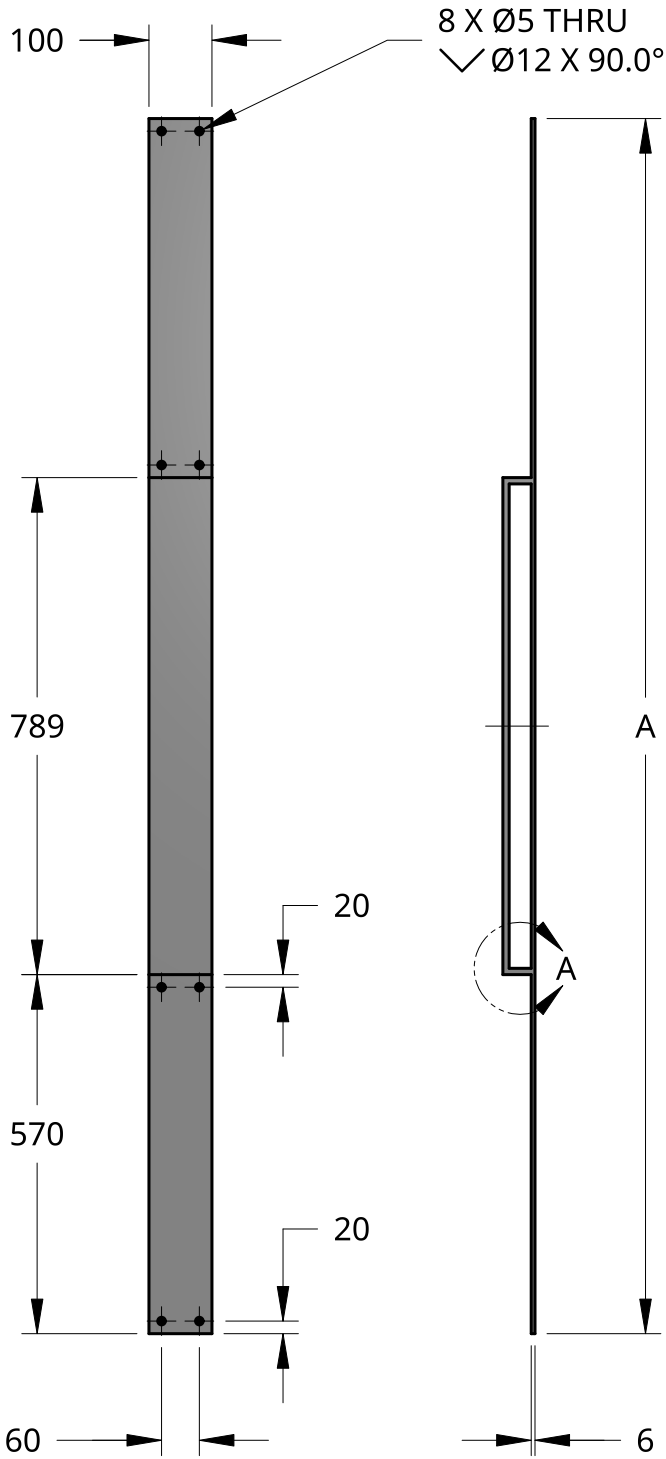

**NEW ZEALAND** | 0800 10 10 28  
 sales@parkwooddoors.co.nz  
 parkwooddoors.co.nz

**AUSTRALIA** | 1800 681 586  
 sales@parkwooddoors.com.au  
 parkwooddoors.com.au

Variations	
Code	A
HAH21800BLK	1800
HAH22000BLK	2000
HAH22200BLK	2200
HAH22400BLK	2400

Product Description:			
<b>Long Plank Pull Handle</b>			
Product Code:	SEE TABLE	Date:	03/02/2023
Material:	METAL	Units:	EACH