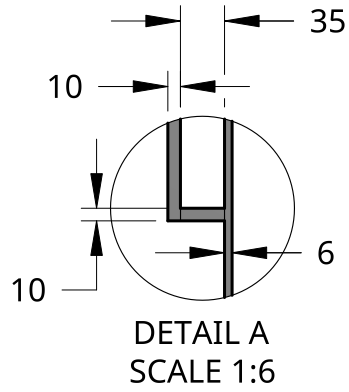

Variations	
Code	A
HAH21800BLK	1800
HAH22000BLK	2000
HAH22200BLK	2200
HAH22400BLK	2400

Product Description:			
Long Plank Pull Handle			
Product Code:	SEE TABLE	Date:	03/02/2023
Material:	METAL	Units:	EACH