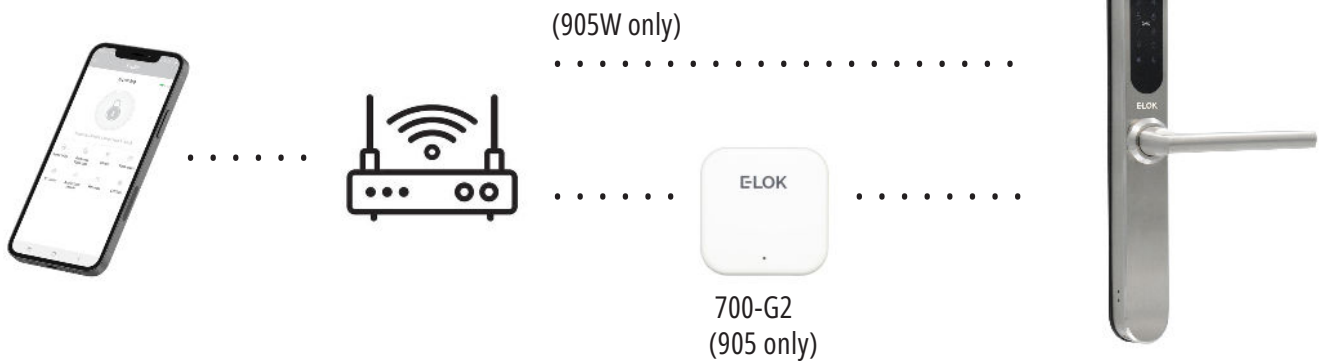

Remote Access Path:

Quick Tech Specs:

- **Batteries:** 6V (4xAA Alkaline) included
- **Compatible With:** E-LOK App and E-LOK Gateway Wi-Fi Access
- **Suitable Door Thickness:** 30mm - 70mm
- **Max Num. Pincodes:** 200 qty
- **Max Num. RFID Cards:** 200 qty
- **Operating Humidity:** 10-95% Humidity
- **Product Size (body only):** 310mm(H)*39mm(W)*23mm(D)
- **Available Backsets:** 30, 35, 40, 45, 50, 55, 60, 70mm Back Set & 28, 35mm Sliding Lock.
- **9-Series Residential Warranty:** 2 Year Mechanical & Electrical

Common Variants:

- 905-0-BLK (Leverset)
- 905W-0-SB (Integrated Wi-Fi Leverset)
- 905-60-BLK (Lockset with 60mm Backset)

Finish Options:

- Electroplate Black -BLK
- Stainless Steel -SS
- Satin Brass -SB
- Gun Metal -GM