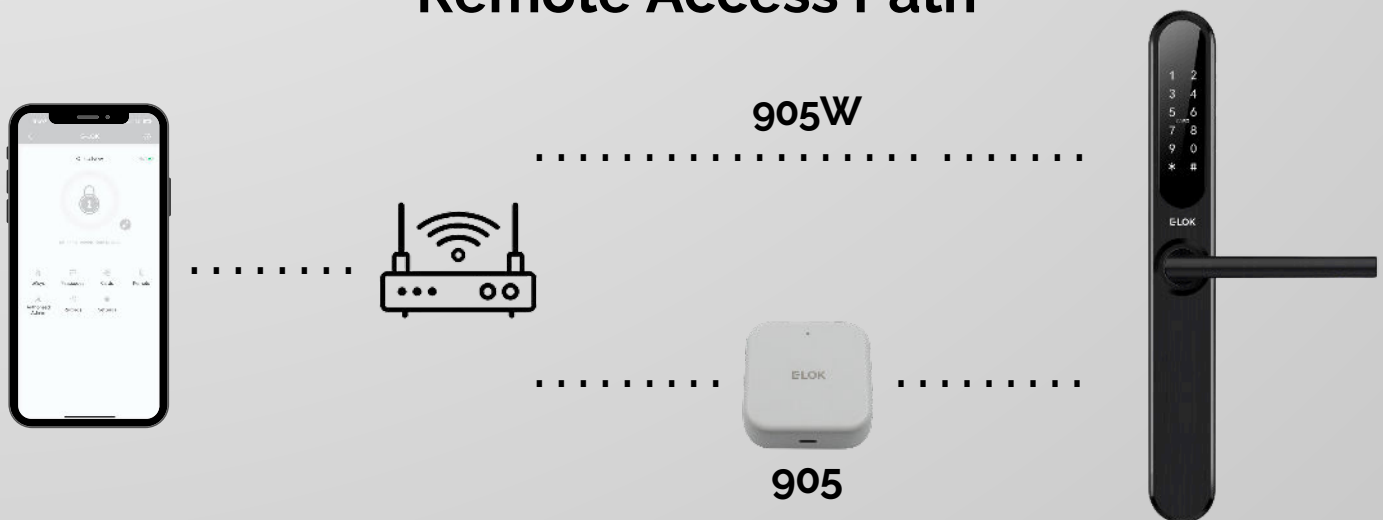

Inbuilt Wi-Fi Compatability

Experience the convenience of the E-LOK 905W Inbuilt Wi-Fi.

With this technology now available in the 9-Series Hardware, you have the capability to control the lock remotely without the need of a separate Gateway unit. This minimizes fuss, and product bulk, as well as streamlines the whole experience for the end user.

The 905W still comes in 4 different finish options of Black, Stainless Steel, Gunmetal, and Satin Brass, and still runs off the same trusty E-LOK App.

This solution is ideal for home owners wanting a single E-LOK on their house, where they need simplicity and functionality for a reasonable price.

Remote Access Path

Find more info at [e-lok.com](https://www.e-lok.com)

ELOK

Please contact us for pricing
sales@elementshardware.co.nz