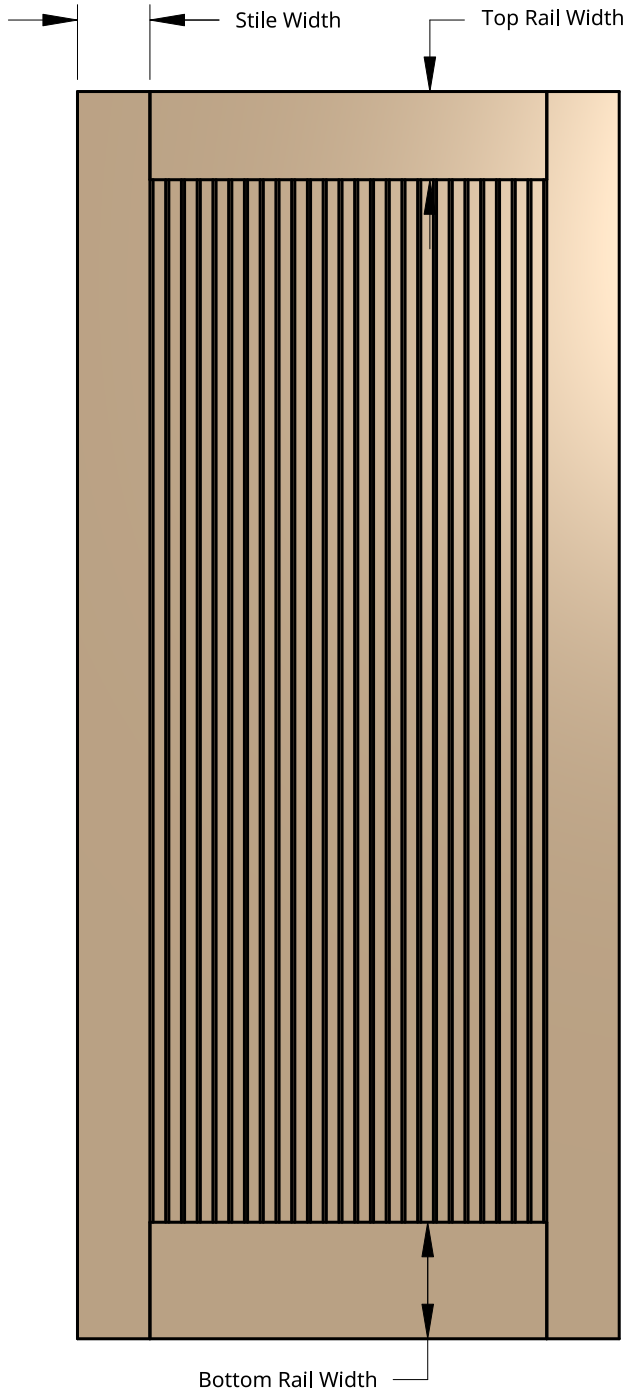

NEW ZEALAND | 0800 10 10 28
 sales@parkwooddoors.co.nz
 parkwooddoors.co.nz

AUSTRALIA | 1800 681 586
 sales@parkwooddoors.com.au
 parkwooddoors.com.au

Standard Component Sizes			
	Min	Max	Customizable
Stile Width	115		yes
Bottom Rail Width	185		yes
Top Rail Width	140		yes
Door Thickness	38		yes

Product Description:			
INTERIOR SHAKER 71 - BATTEN 25			
Product Code:	TISH71	Date:	04/02/2023
Material:	TIMBER	Units:	MILLIMETER