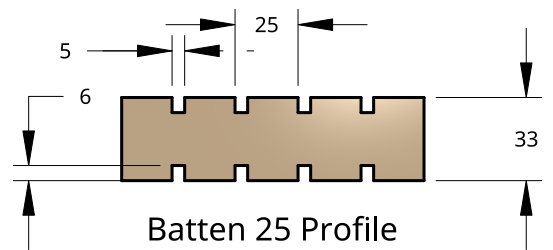

NEW ZEALAND | 0800 10 10 28
 sales@parkwooddoors.co.nz
 parkwooddoors.co.nz

AUSTRALIA | 1800 681 586
 sales@parkwooddoors.com.au
 parkwooddoors.com.au

Standard Component Sizes			
	Min	Max	Customizable
Stile Width	115		yes
Bottom Rail Width	185		yes
Top Rail Width	140		yes
Door Thickness	38		yes

Product Description:			
INTERIOR SHAKER 71 - BATTEN 25			
Product Code:	TISH71	Date:	04/02/2023
Material:	TIMBER	Units:	MILLIMETER