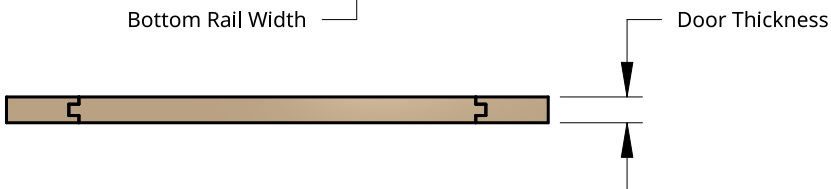

NEW ZEALAND | 0800 10 10 28
 sales@parkwooddoors.co.nz
 parkwooddoors.co.nz

AUSTRALIA | 1800 681 586
 sales@parkwooddoors.com.au
 parkwooddoors.com.au

Standard Component Sizes			
	Min	Max	Customizable
Stile Width	115		yes
Bottom Rail Width	185		yes
Top Rail Width	140		yes
Door Thickness	38		yes

Product Description:			
INTERIOR SHAKER 71 - BATTEN 25			
Product Code:	TISH71	Date:	04/02/2023
Material:	TIMBER	Units:	MILLIMETER