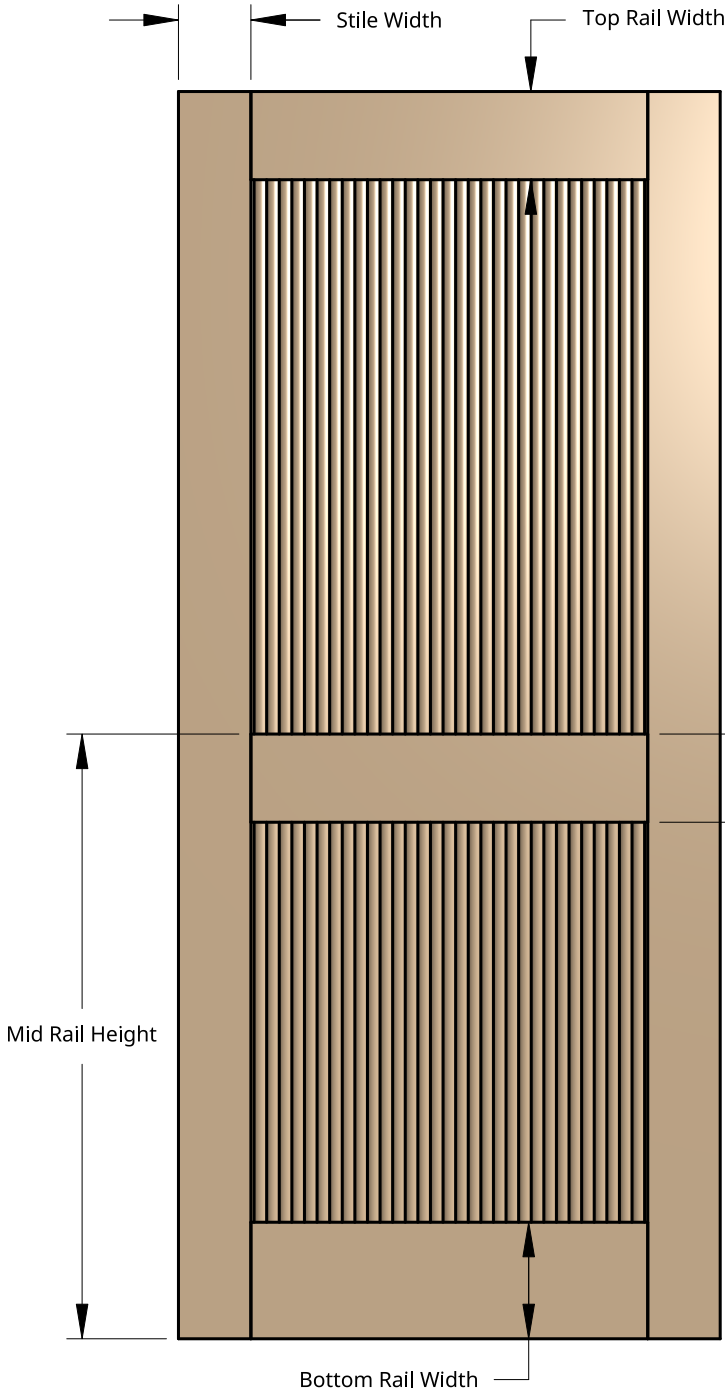

**NEW ZEALAND** | 0800 10 10 28  
 sales@parkwooddoors.co.nz  
 parkwooddoors.co.nz

**AUSTRALIA** | 1800 681 586  
 sales@parkwooddoors.com.au  
 parkwooddoors.com.au

<b>Standard Component Sizes</b>			
	Min	Max	Customizable
<b>Stile Width</b>	115		yes
<b>Bottom Rail Width</b>	185		yes
<b>Top Rail Width</b>	140		yes
<b>Door Thickness</b>	38		yes
<b>Mid Rail Width</b>	140		yes
<b>Mid Rail Height</b>	960		yes

Product Description:			
<b>INTERIOR SHAKER 53 - ARC 20</b>			
Product Code:	TISH53	Date:	04/02/2023
Material:	TIMBER	Units:	MILLIMETER