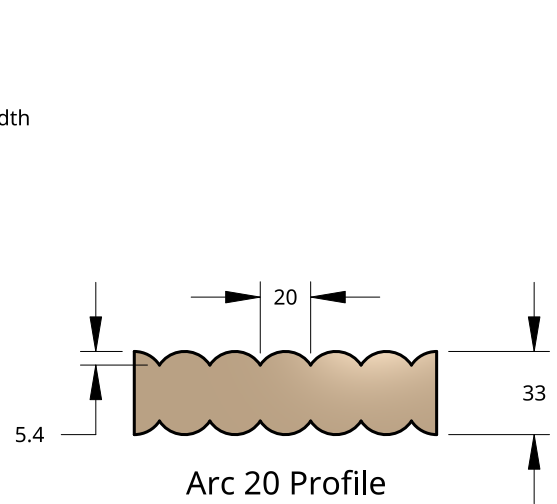

**NEW ZEALAND** | 0800 10 10 28  
 sales@parkwooddoors.co.nz  
 parkwooddoors.co.nz

**AUSTRALIA** | 1800 681 586  
 sales@parkwooddoors.com.au  
 parkwooddoors.com.au

<b>Standard Component Sizes</b>			
	Min	Max	Customizable
<b>Stile Width</b>	115		yes
<b>Bottom Rail Width</b>	185		yes
<b>Top Rail Width</b>	140		yes
<b>Door Thickness</b>	38		yes
<b>Mid Rail Width</b>	140		yes
<b>Mid Rail Height</b>	960		yes

Product Description:			
<b>INTERIOR SHAKER 53 - ARC 20</b>			
Product Code:	TISH53	Date:	04/02/2023
Material:	TIMBER	Units:	MILLIMETER