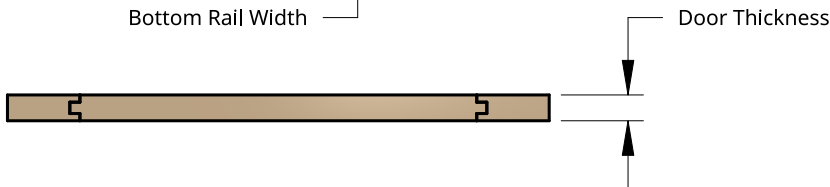

**NEW ZEALAND** | 0800 10 10 28  
 sales@parkwooddoors.co.nz  
 parkwooddoors.co.nz

**AUSTRALIA** | 1800 681 586  
 sales@parkwooddoors.com.au  
 parkwooddoors.com.au

<b>Standard Component Sizes</b>			
	Min	Max	Customizable
<b>Stile Width</b>	115		yes
<b>Bottom Rail Width</b>	185		yes
<b>Top Rail Width</b>	140		yes
<b>Door Thickness</b>	38		yes
<b>Mid Rail Width</b>	140		yes
<b>Mid Rail Height</b>	960		yes

Product Description:			
<b>INTERIOR SHAKER 53 - ARC 20</b>			
Product Code:	TISH53	Date:	04/02/2023
Material:	TIMBER	Units:	MILLIMETER