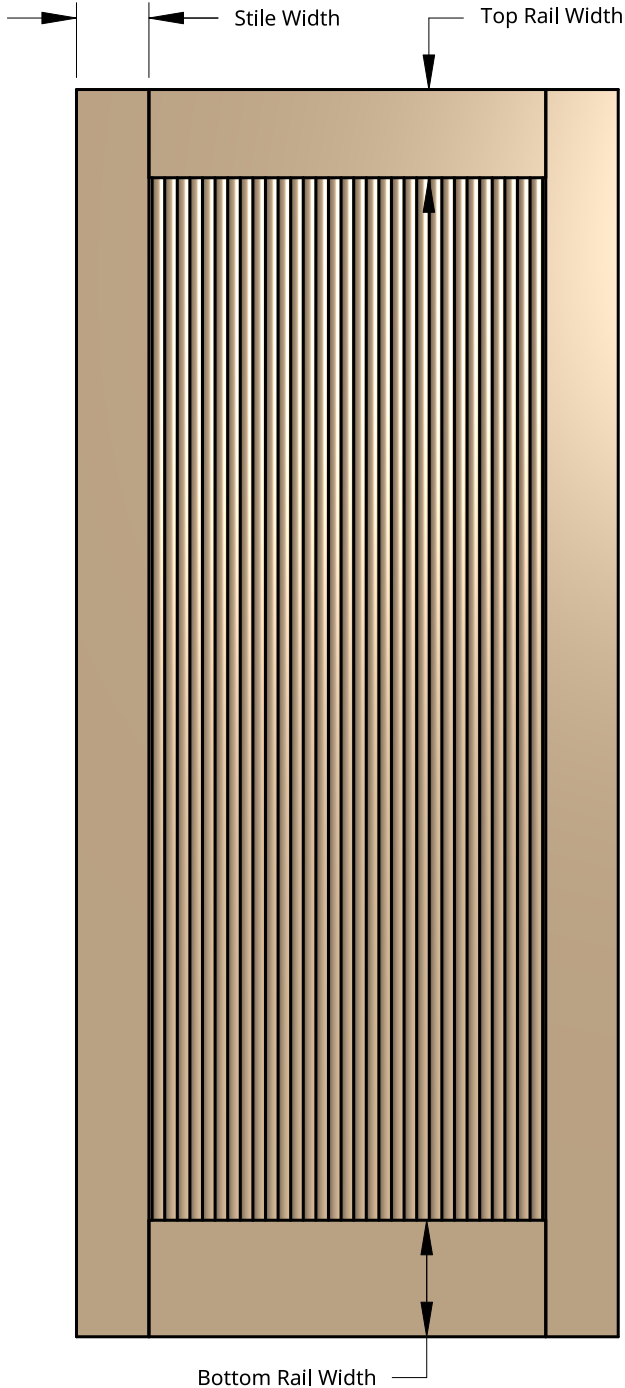

**NEW ZEALAND** | 0800 10 10 28  
 sales@parkwooddoors.co.nz  
 parkwooddoors.co.nz

**AUSTRALIA** | 1800 681 586  
 sales@parkwooddoors.com.au  
 parkwooddoors.com.au

<b>Standard Component Sizes</b>			
	Min	Max	Customizable
<b>Stile Width</b>	115		yes
<b>Bottom Rail Width</b>	185		yes
<b>Top Rail Width</b>	140		yes
<b>Door Thickness</b>	38		yes

Product Description:			
<b>INTERIOR SHAKER 51 - ARC 20</b>			
Product Code:	TISH51	Date:	04/02/2023
Material:	TIMBER	Units:	MILLIMETER