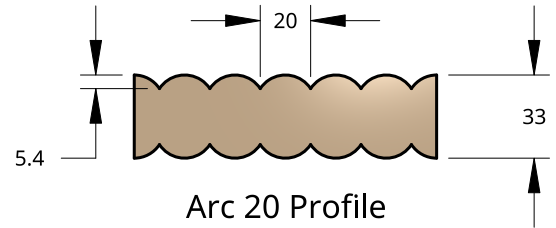

**NEW ZEALAND** | 0800 10 10 28  
 sales@parkwooddoors.co.nz  
 parkwooddoors.co.nz

**AUSTRALIA** | 1800 681 586  
 sales@parkwooddoors.com.au  
 parkwooddoors.com.au

<b>Standard Component Sizes</b>			
	Min	Max	Customizable
<b>Stile Width</b>	115		yes
<b>Bottom Rail Width</b>	185		yes
<b>Top Rail Width</b>	140		yes
<b>Door Thickness</b>	38		yes

Product Description:			
<b>INTERIOR SHAKER 51 - ARC 20</b>			
Product Code:	TISH51	Date:	04/02/2023
Material:	TIMBER	Units:	MILLIMETER