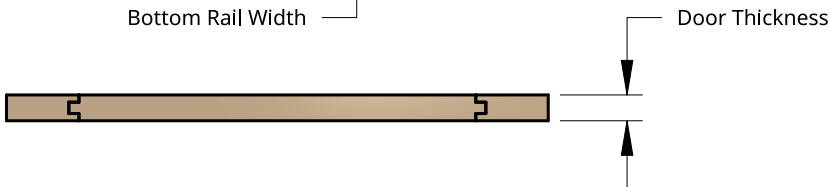

**NEW ZEALAND** | 0800 10 10 28  
 sales@parkwooddoors.co.nz  
 parkwooddoors.co.nz

**AUSTRALIA** | 1800 681 586  
 sales@parkwooddoors.com.au  
 parkwooddoors.com.au

<b>Standard Component Sizes</b>			
	Min	Max	Customizable
<b>Stile Width</b>	115		yes
<b>Bottom Rail Width</b>	185		yes
<b>Top Rail Width</b>	140		yes
<b>Door Thickness</b>	38		yes

Product Description:			
<b>INTERIOR SHAKER 51 - ARC 20</b>			
Product Code:	TISH51	Date:	04/02/2023
Material:	TIMBER	Units:	MILLIMETER