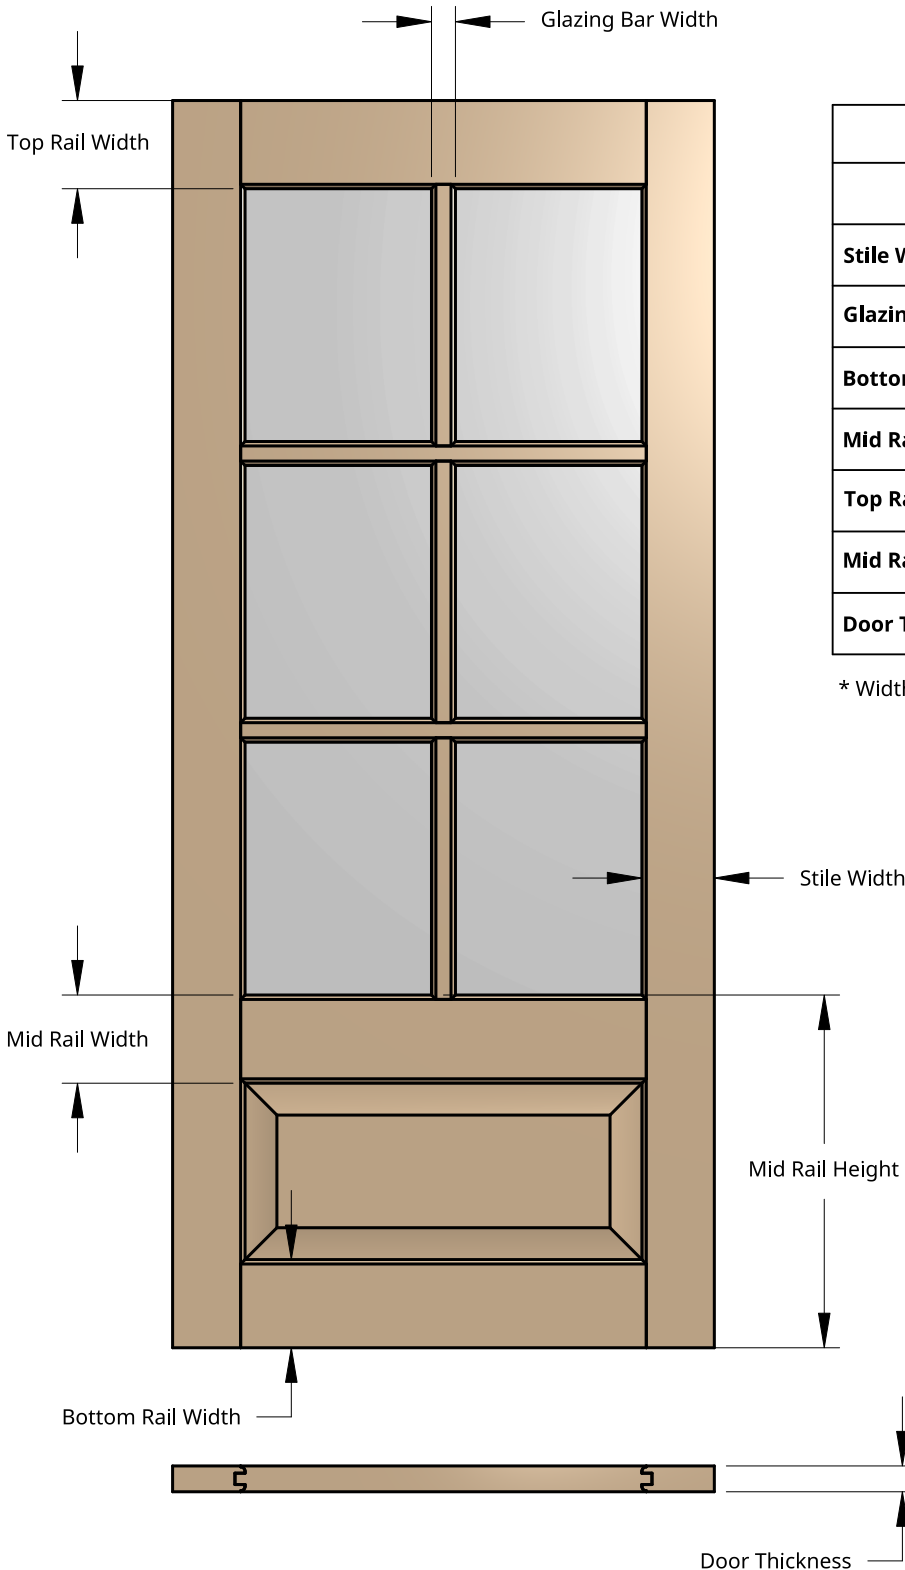

NEW ZEALAND | 0800 10 10 28
 sales@parkwooddoors.co.nz
 parkwooddoors.co.nz

AUSTRALIA | 1800 681 586
 sales@parkwooddoors.com.au
 parkwooddoors.com.au

<i>Standard Component Sizes</i>			
	Min	Max	Customizable
Stile Width	115		yes
Glazing Bar Width	38		yes
Bottom Rail Width	140		yes
Mid Rail Width	140		yes
Top Rail Width	140		yes
Mid Rail Height	560		yes
Door Thickness	38		yes

* Widths given are overall board width

Product Description:			
INTERIOR HAMPTONS 3			
Product Code:	TIHA03	Date:	03/30/2023
Material:	TIMBER	Units:	MILLIMETER