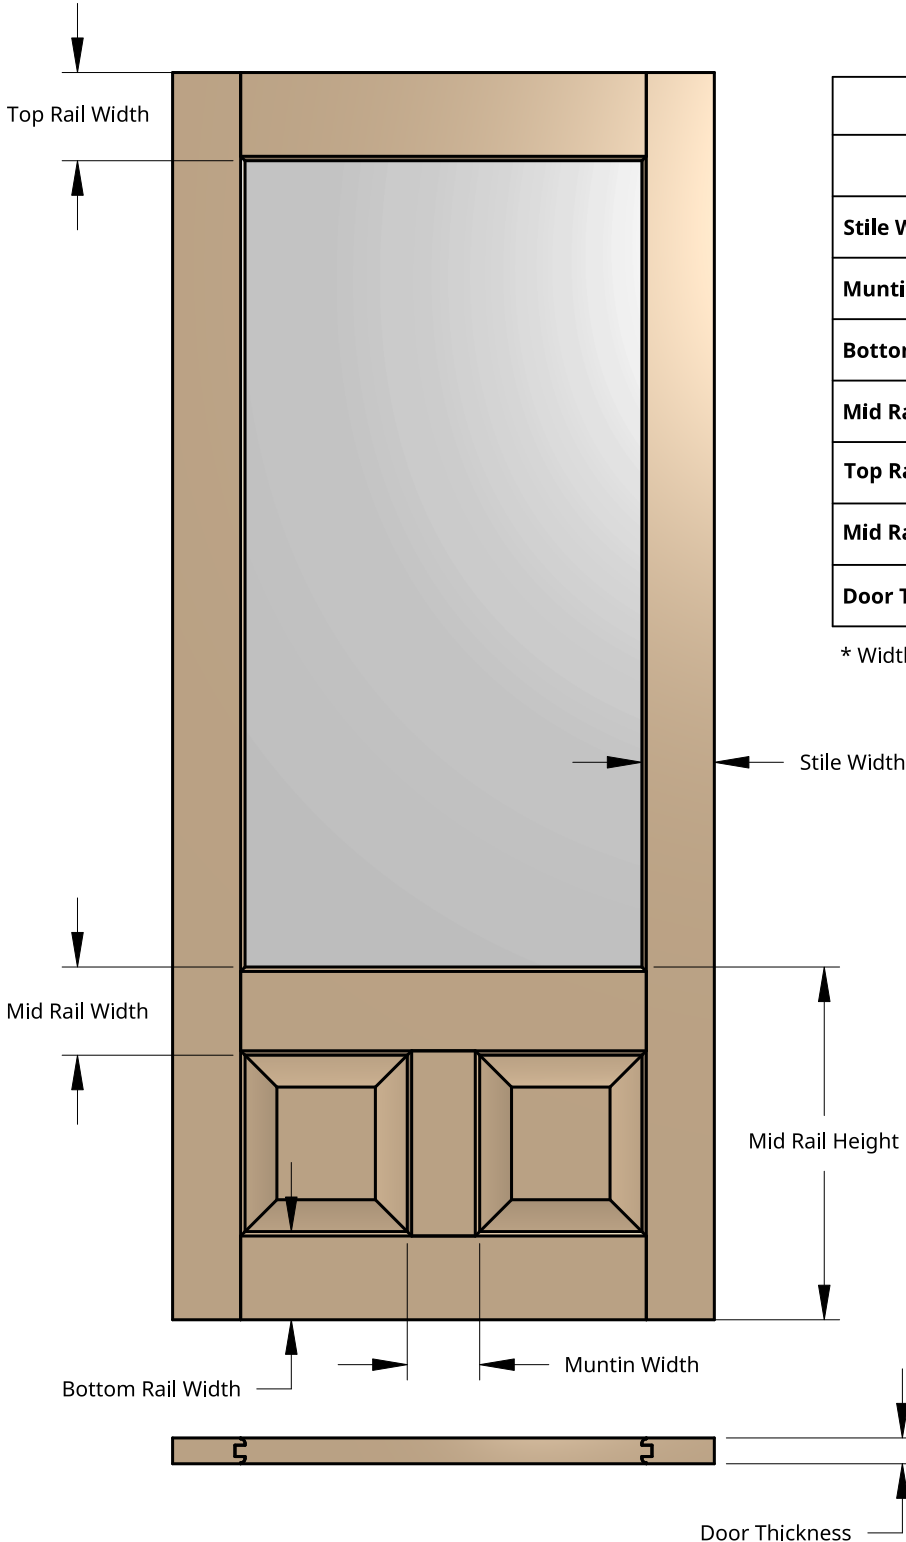

NEW ZEALAND | 0800 10 10 28
 sales@parkwooddoors.co.nz
 parkwooddoors.co.nz

AUSTRALIA | 1800 681 586
 sales@parkwooddoors.com.au
 parkwooddoors.com.au

Standard Component Sizes			
	Min	Max	Customizable
Stile Width	115		yes
Muntin Width	115		yes
Bottom Rail Width	140		yes
Mid Rail Width	140		yes
Top Rail Width	140		yes
Mid Rail Height	560		yes
Door Thickness	38		yes

* Widths given are overall board width

Product Description:			
INTERIOR HAMPTONS 2			
Product Code:	TIHA02	Date:	03/30/2023
Material:	TIMBER	Units:	MILLIMETER