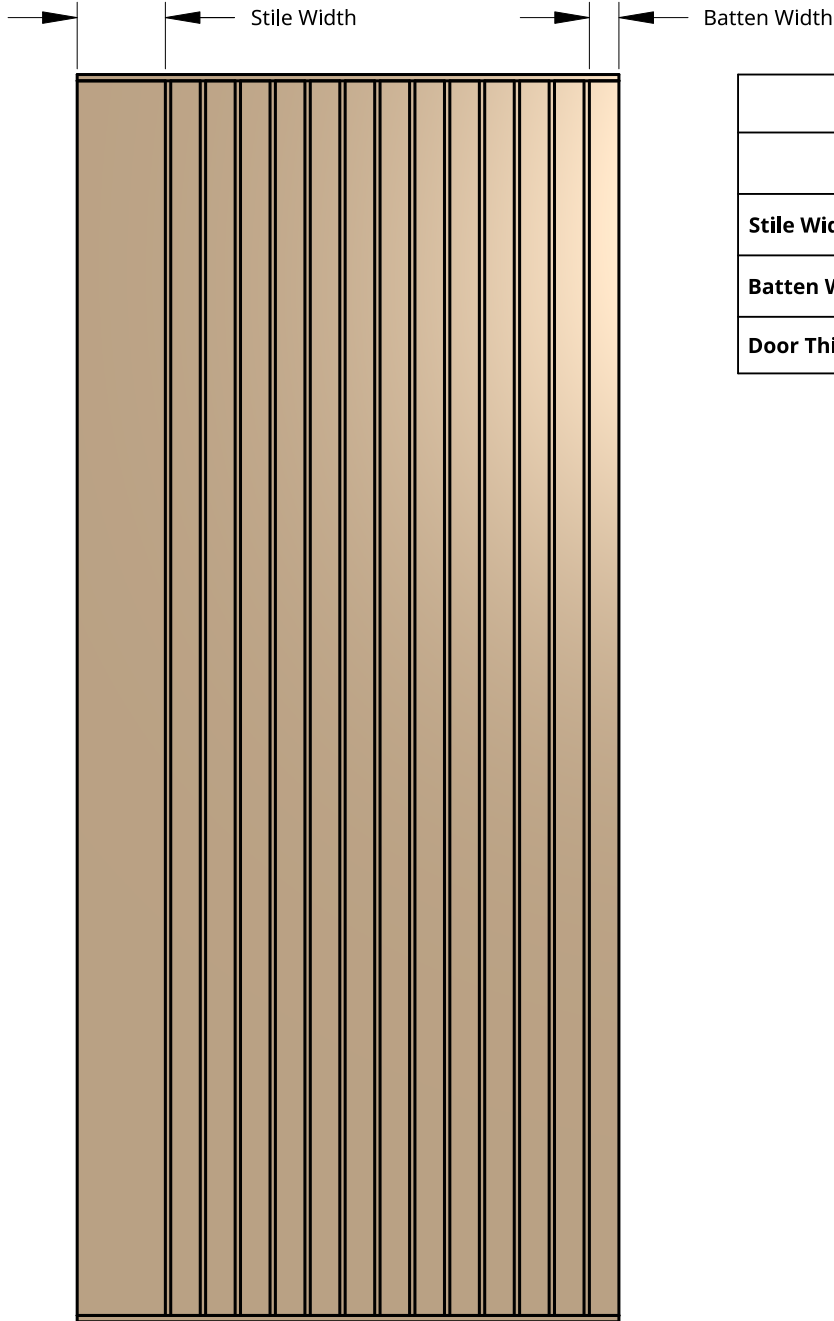

NEW ZEALAND | 0800 10 10 28
 sales@parkwooddoors.co.nz
 parkwooddoors.co.nz

AUSTRALIA | 1800 681 586
 sales@parkwooddoors.com.au
 parkwooddoors.com.au

Standard Component Sizes			
	Min	Max	Customizable
Stile Width	140		yes
Batten Width	40		yes
Door Thickness	41		yes

Product Description:			
EWV 53 - BATTEN 40			
Product Code:	TEVV53	Date:	04/26/2023
Material:		Units:	MILLIMETER