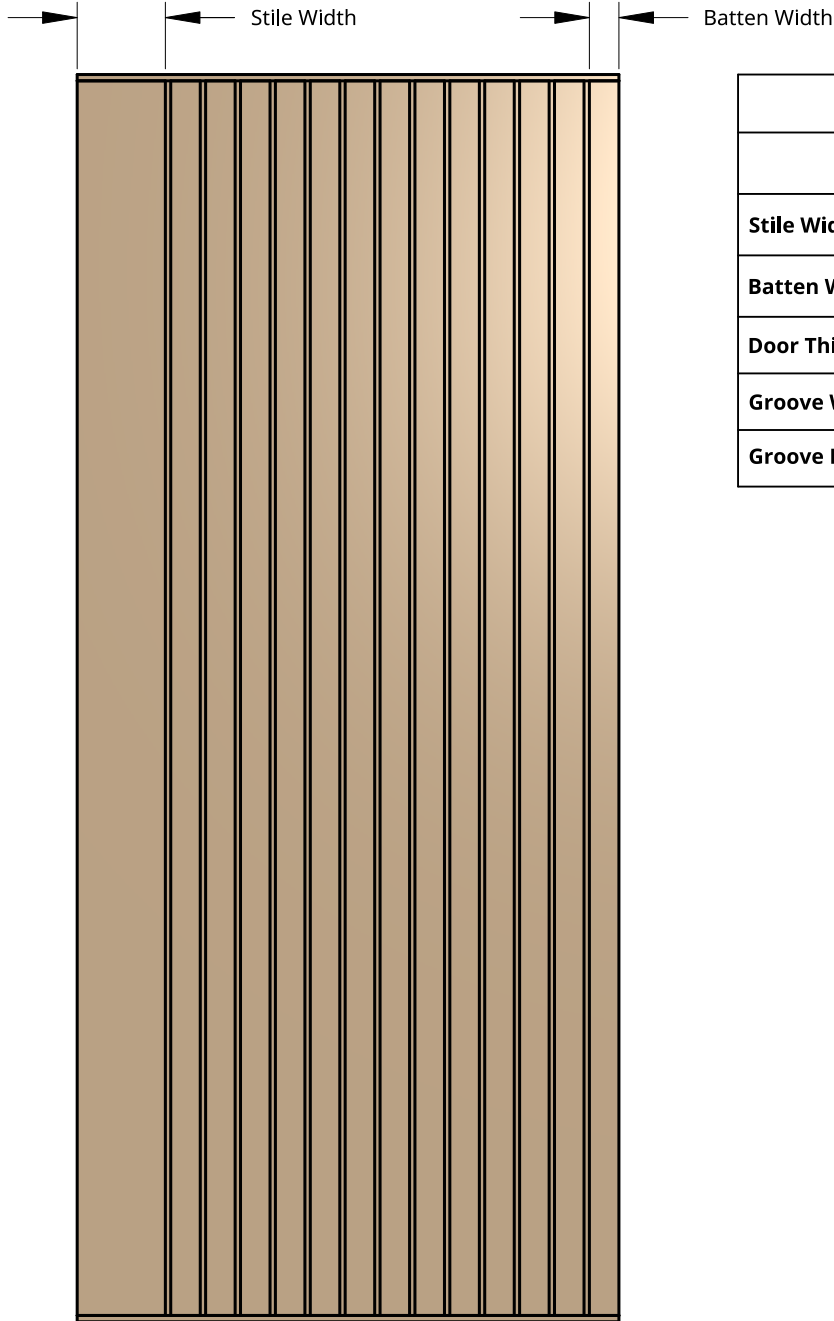

NEW ZEALAND | 0800 10 10 28
 sales@parkwooddoors.co.nz
 parkwooddoors.co.nz

AUSTRALIA | 1800 681 586
 sales@parkwooddoors.com.au
 parkwooddoors.com.au

Standard Component Sizes			
	Min	Max	Customizable
Stile Width	140		yes
Batten Width	40		yes
Door Thickness	41		yes
Groove Width	8		no
Groove Depth	4		no

Product Description:			
EVV 53 - BATTEN 40			
Product Code:	TEVV53	Date:	04/26/2023
Material:		Units:	MILLIMETER