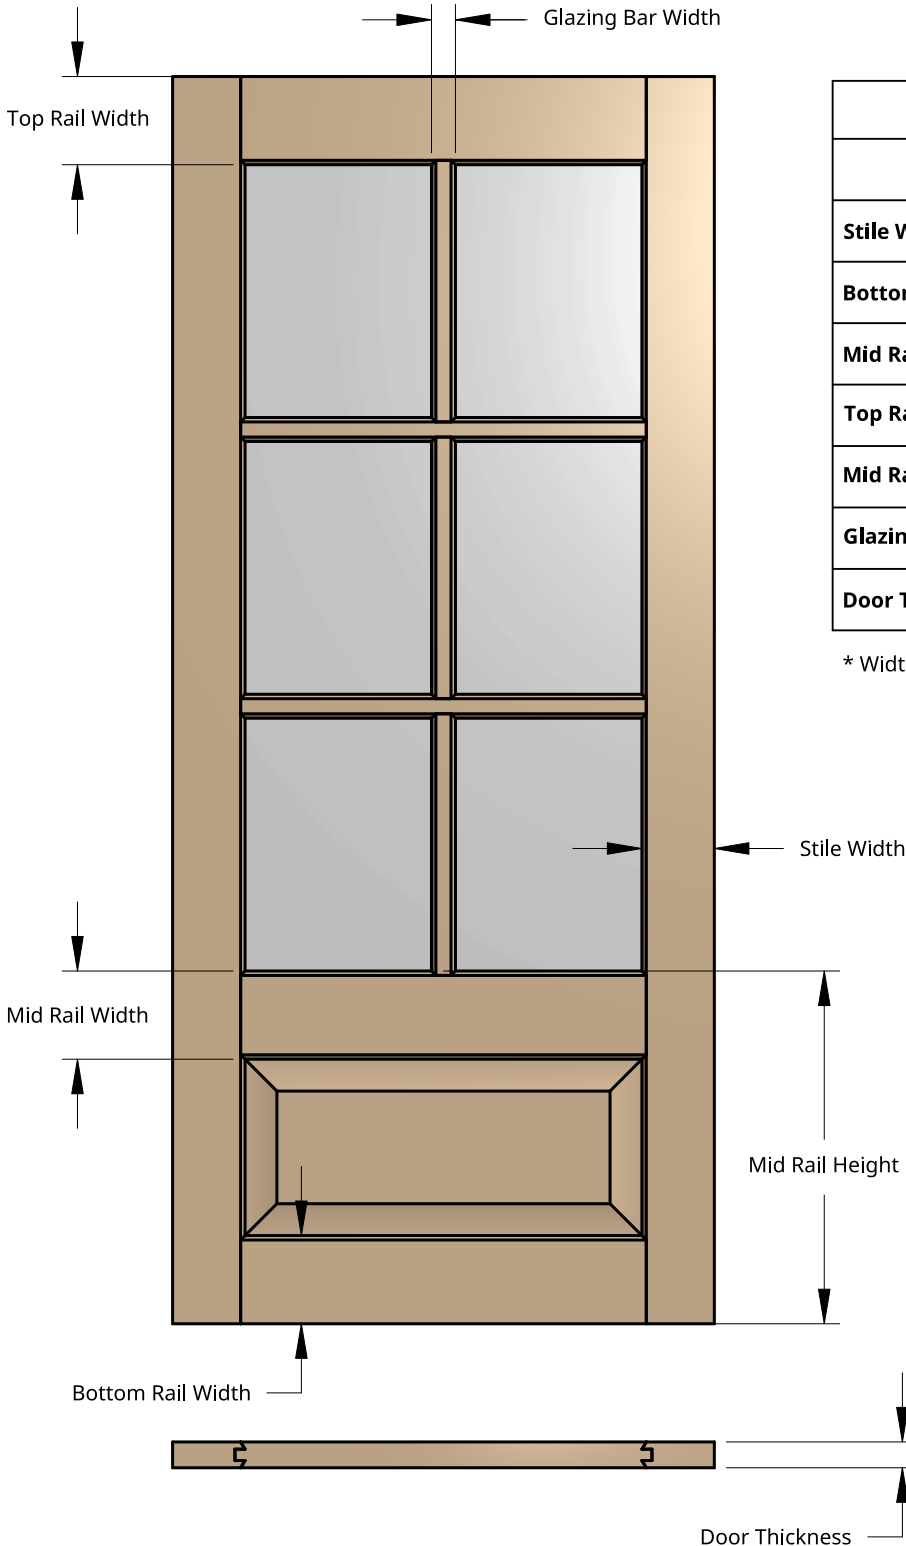

NEW ZEALAND | 0800 10 10 28
 sales@parkwooddoors.co.nz
 parkwooddoors.co.nz

AUSTRALIA | 1800 681 586
 sales@parkwooddoors.com.au
 parkwooddoors.com.au

<i>Standard Component Sizes</i>			
	Min	Max	Customizable
Stile Width	115		yes
Bottom Rail Width	140		yes
Mid Rail Width	140		yes
Top Rail Width	140		yes
Mid Rail Height	560		yes
Glazing Bar Width	38		yes
Door Thickness	41		yes

* Widths given are overall board width

Product Description:			
EXTERIOR HAMPTONS 3			
Product Code:	TEHA03	Date:	03/30/2023
Material:	TIMBER	Units:	MILLIMETER