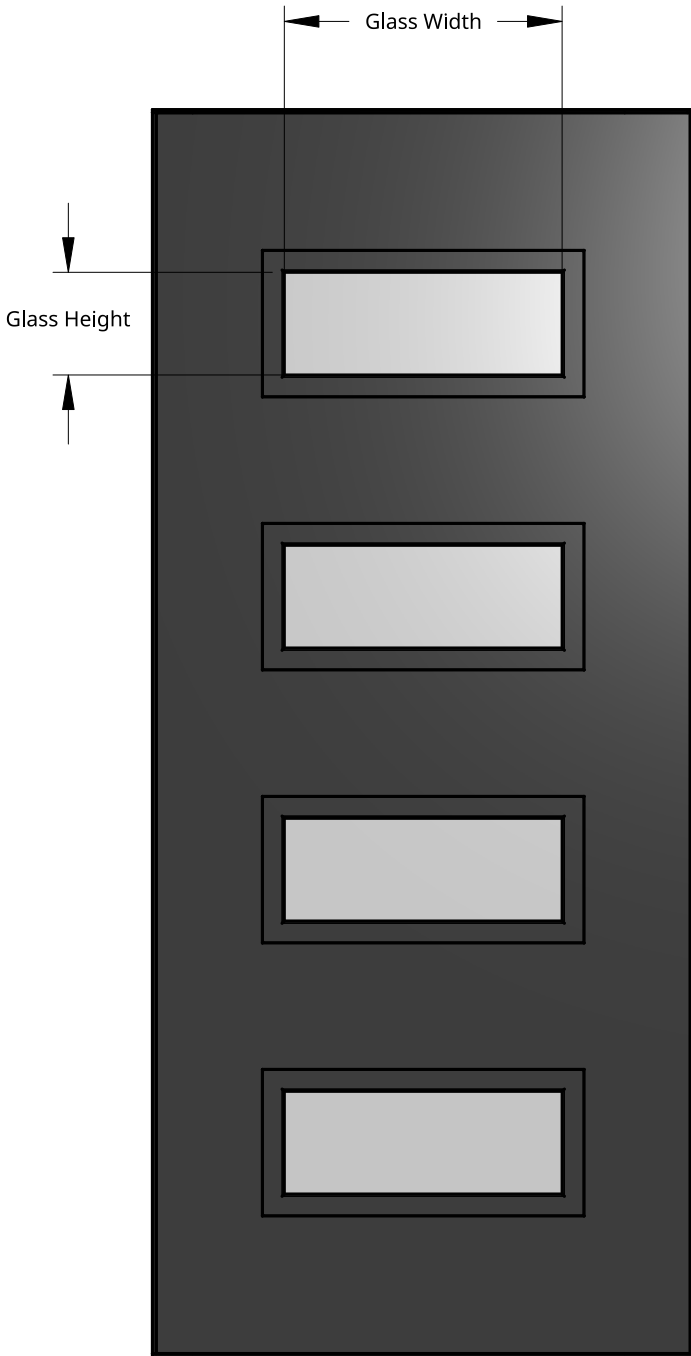

Product Variations		
Name	Code	Thickness (T)
Strata Flush	ASFL24	41
Thermtek Flush	ATFL24	41
Thermtek Flush	ALFL24	50

Standard Component Sizes			
	Min	Max	Customizable
Glass Height	157		yes
Glass Width (760 < Door Width < 910)	435		yes
Glass Width (911 < Door Width < 1060)	578		yes
Glass Width (1061 < Door Width < 1200)	730		yes