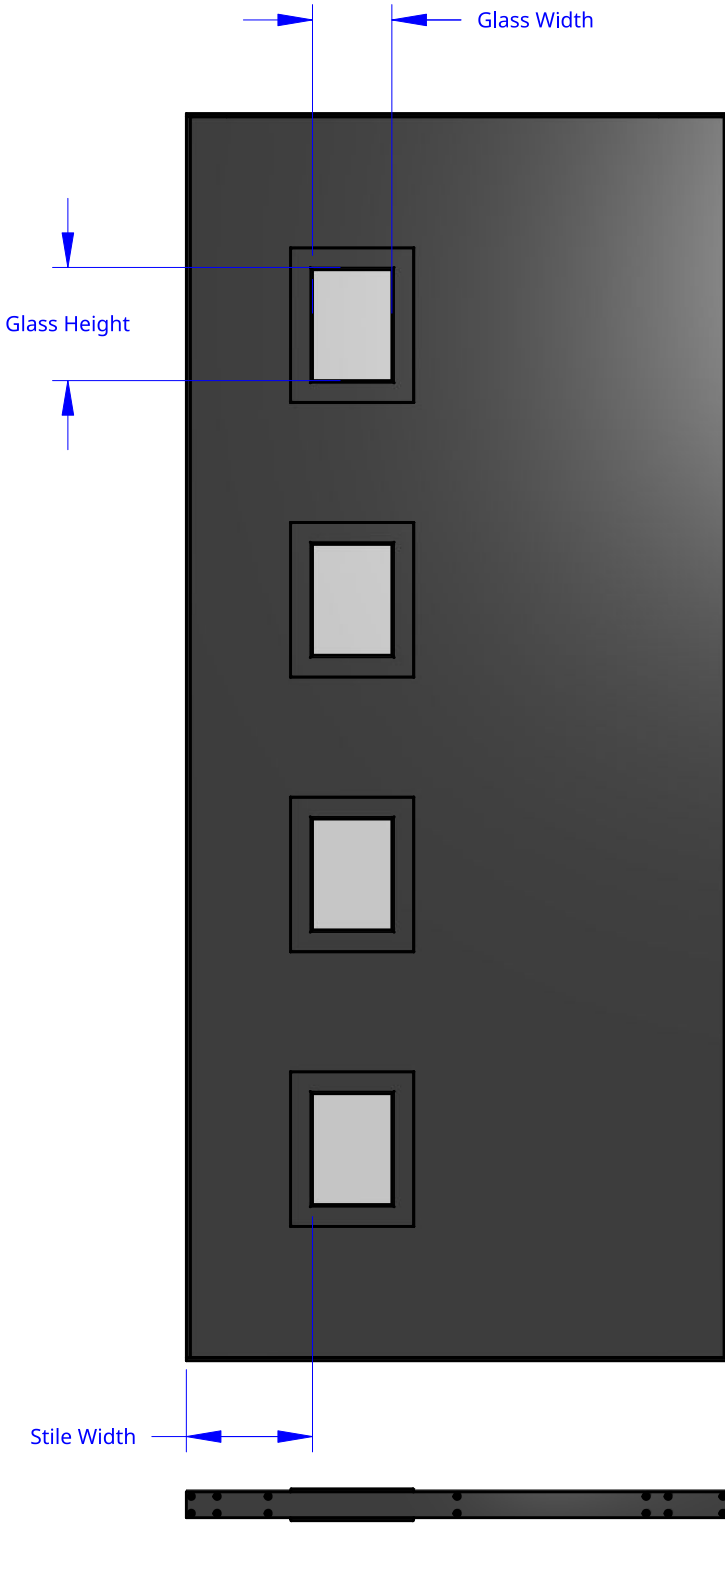

Product Variations			
Brand	Materials	Code	Thickness (T)
Strata	Aluminium	ASFL11	41
Thermtek	Aluminium	ATFL11	41
Thermtek	Aluminium	ALFL11	50
Thermtek Acoustic	Aluminium	AMFL11	41
Duramax	Fibreglass	FSFL11	40
Duramax	Fibreglass	FLFL11	50

Standard Component Sizes			
	Min	Max	Customizable
Glass Height	176		no
Glass Width	126		no
Stile Width	175		no

Product Description:			
FL 11			
Product Code:	SEE TABLE	Date:	27/02/2026
Material:	SEE TABLE	Units:	MILLIMETER