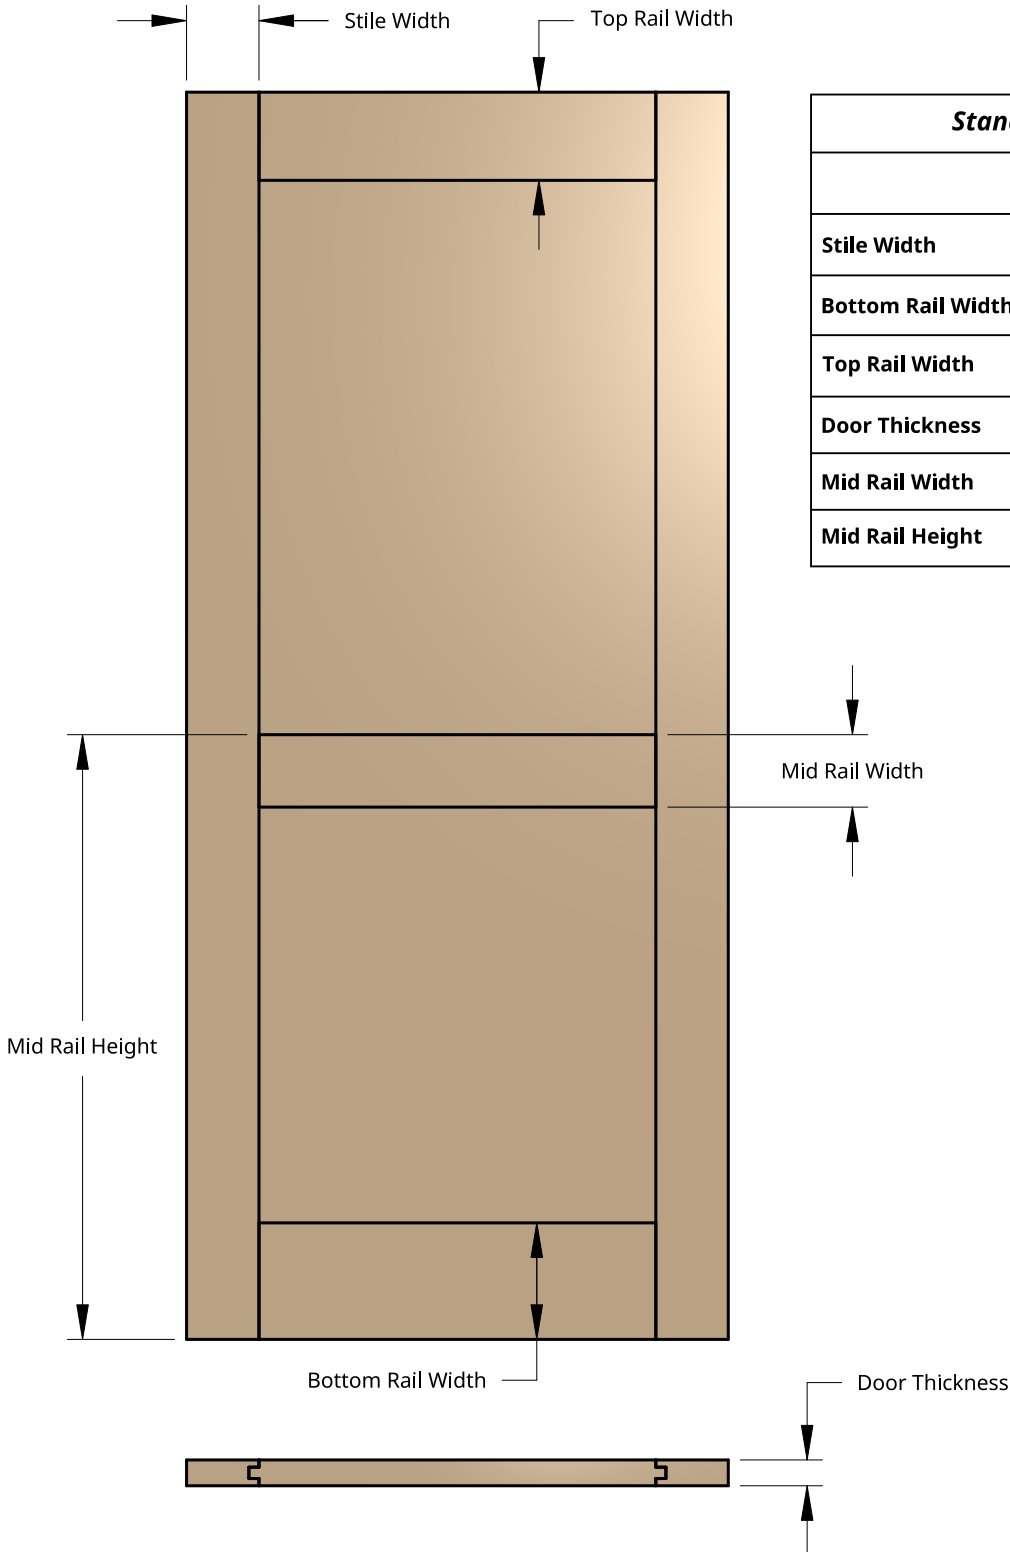

NEW ZEALAND | 0800 10 10 28
 sales@parkwooddoors.co.nz
 parkwooddoors.co.nz

AUSTRALIA | 1800 681 586
 sales@parkwooddoors.com.au
 parkwooddoors.com.au

Standard Component Sizes			
	Min	Max	Customizable
Stile Width	115		yes
Bottom Rail Width	185		yes
Top Rail Width	140		yes
Door Thickness	38		yes
Mid Rail Width	140		yes
Mid Rail Height	960		yes

Product Description:			
INTERIOR SHAKER 43			
Product Code:	TISH43	Date:	06/06/2023
Material:		Units:	MILLIMETER