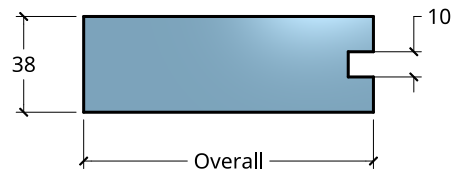

NEW ZEALAND | 0800 10 10 28
 sales@parkwooddoors.co.nz
 parkwooddoors.co.nz

AUSTRALIA | 1800 681 586
 sales@parkwooddoors.com.au
 parkwooddoors.com.au

Standard Component Sizes			
	Overall	Face	Customizable
Stile Width (below 910)	115		yes
Stile Width (above 910)	140		yes
Top Rail Width	140		yes
Mid Rail Width	185		yes
Bottom Rail Width	185		yes
Mid Rail Height (Top)	860		yes

Product Description:			
VILLA 2			
Product Code:	VIL2	Date:	23/08/2021
Material:	TIMBER	Units:	MILLIMETER