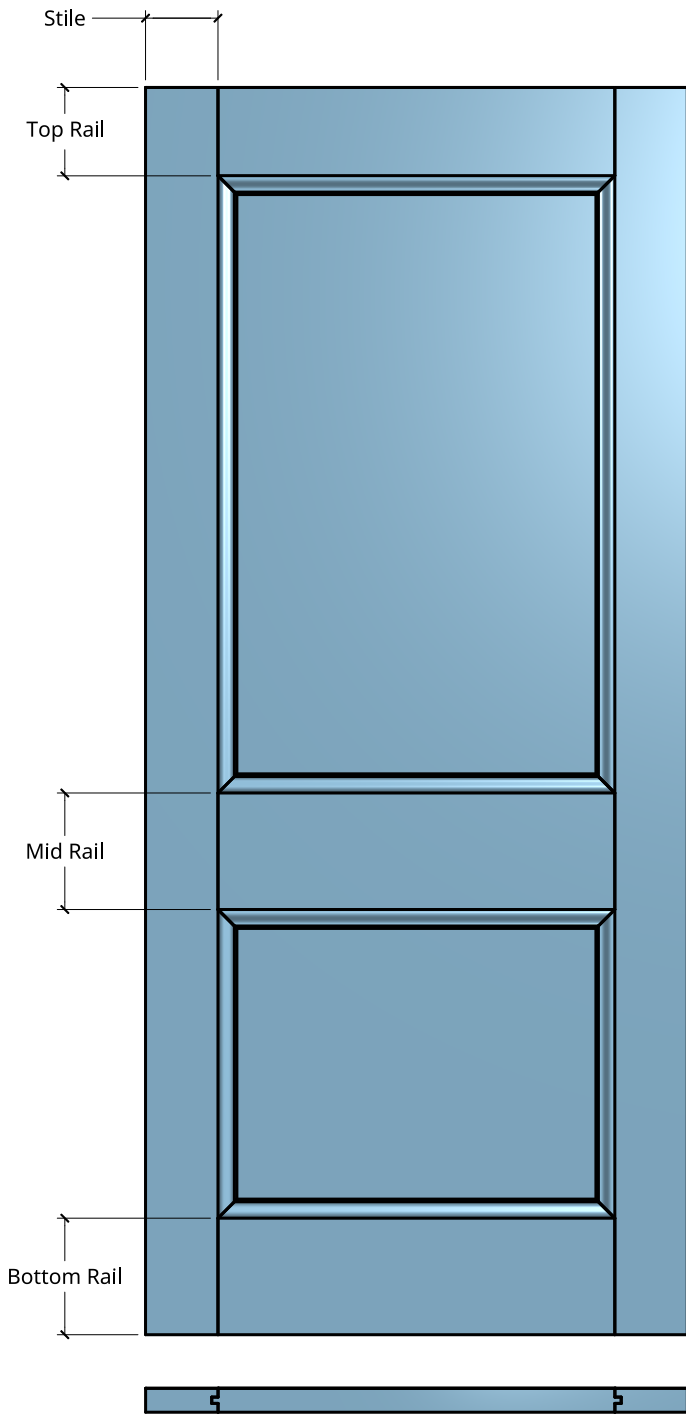

NEW ZEALAND | 0800 10 10 28
 sales@parkwooddoors.co.nz
 parkwooddoors.co.nz

AUSTRALIA | 1800 681 586
 sales@parkwooddoors.com.au
 parkwooddoors.com.au

Standard Component Sizes			
	Overall	Face	Customizable
Stile Width (below 910)	115		yes
Stile Width (above 910)	140		yes
Top Rail Width	140		yes
Mid Rail Width	185		yes
Bottom Rail Width	185		yes
Mid Rail Height (Top)	860		yes

Product Description:			
VILLA 2			
Product Code:	VIL2	Date:	23/08/2021
Material:	TIMBER	Units:	MILLIMETER