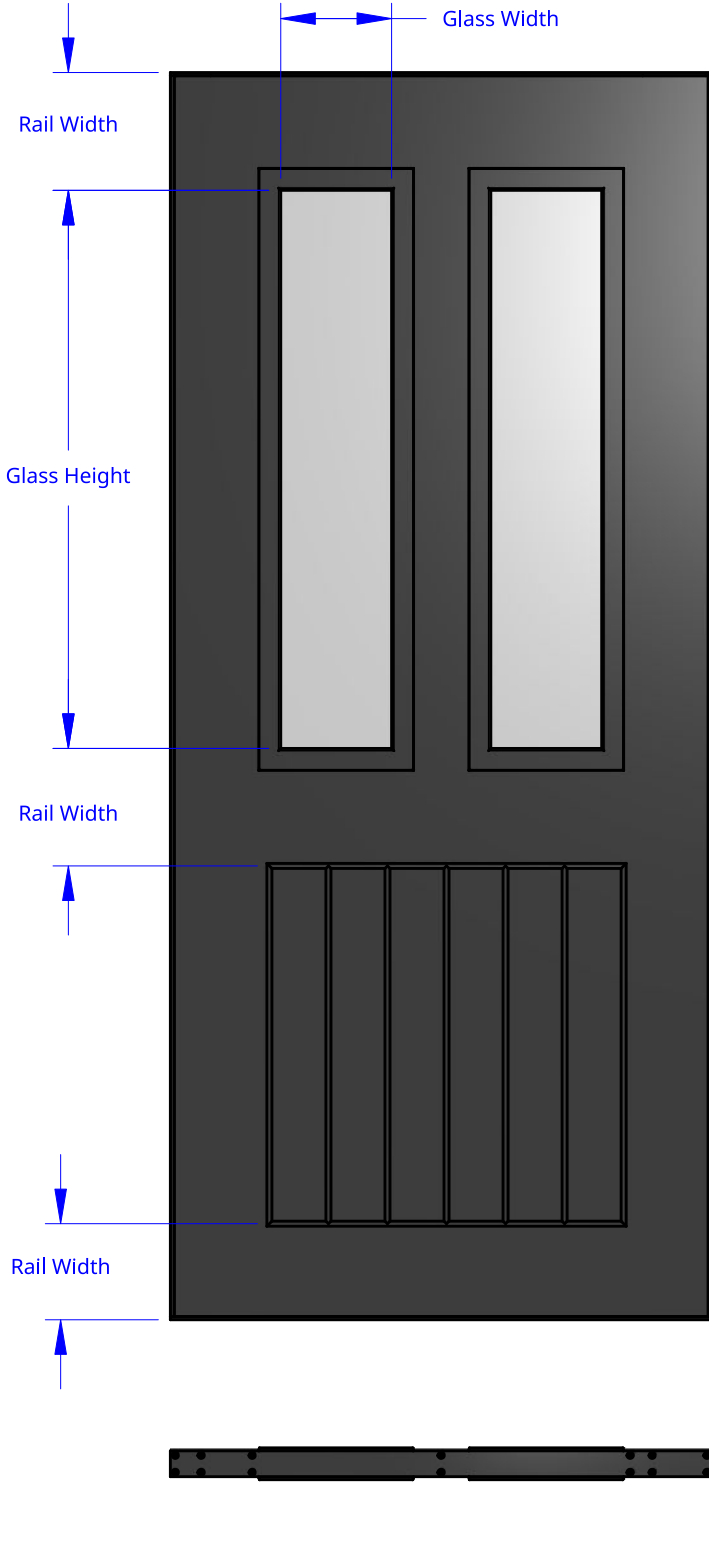

NEW ZEALAND | 0800 10 10 28
 sales@parkwooddoors.co.nz
 parkwooddoors.co.nz

AUSTRALIA | 1800 681 586
 sales@parkwooddoors.com.au
 parkwooddoors.com.au

Product Variations			
Brand	Material	Code	Thickness (T)
Duramax	Fibreglass	FSSV32	40

Standard Component Sizes			
	Min	Max	Customizable
Glass Height	886		no
Glass Width (Door Width < 876)	120		yes
Glass Width (877 < Door Width < 1490)	176		yes
Rail Width	175		no

Product Description:			
SV32			
Product Code:	SEE TABLE	Date:	27/02/2026
Material:	SEE TABLE	Units:	MILLIMETER