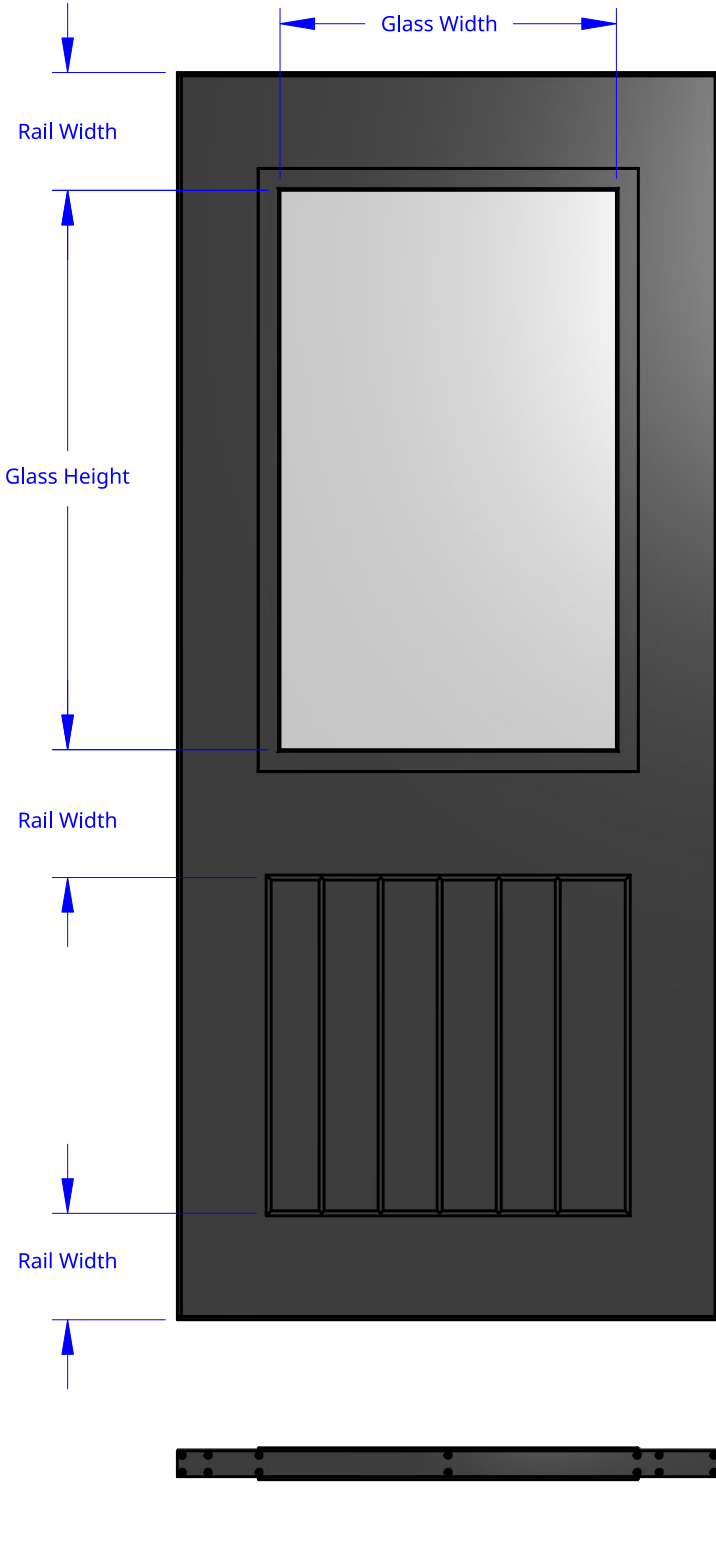

NEW ZEALAND | 0800 10 10 28
 sales@parkwooddoors.co.nz
 parkwooddoors.co.nz

AUSTRALIA | 1800 681 586
 sales@parkwooddoors.com.au
 parkwooddoors.com.au

Product Variations			
Name	Material	Code	Thickness (T)
Duramax	Fibreglass	FSSV31	40

Standard Component Sizes			
	Min	Max	Customizable
Glass Height (Door Height < 2199)	888		yes
Glass Height (Door Height > 2200)	1088		yes
Glass Width (Door Width < 859)	360		yes
Glass Width (Door Width > 860)	510		yes
Rail Width	175		no

Product Description:			
SV31			
Product Code:	SEE TABLE	Date:	27/02/2026
Material:	SEE TABLE	Units:	MILLIMETER