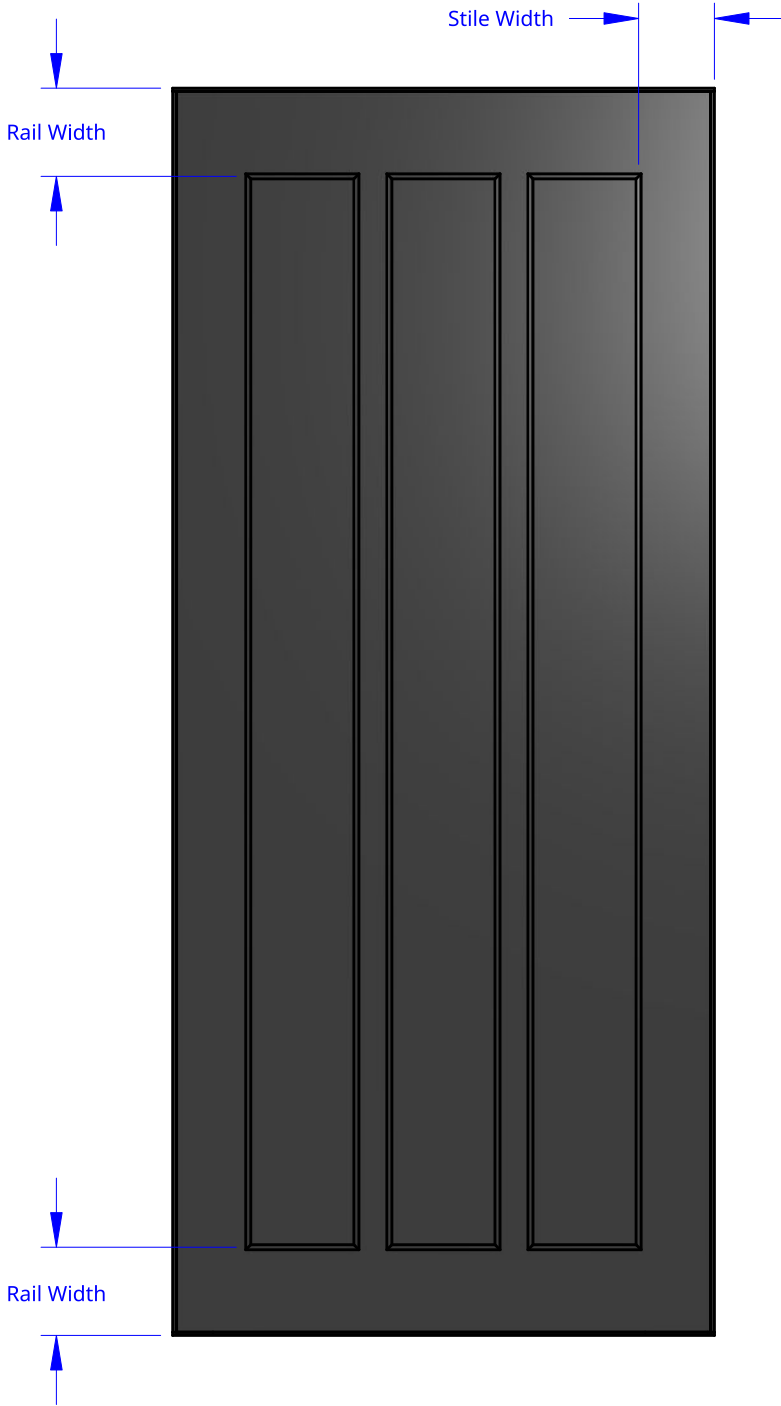

NEW ZEALAND | 0800 10 10 28
 sales@parkwooddoors.co.nz
 parkwooddoors.co.nz

AUSTRALIA | 1800 681 586
 sales@parkwooddoors.com.au
 parkwooddoors.com.au

Standard Component Sizes			
	Min	Max	Customizable
Bottom Rail Width	140		no
Stile Width	120		no

Product Variations			
Brand	Material	Code	Thickness (T)
Duramax	Fibreglass	FSSV07	40

Product Description:			
SV07			
Product Code:	SEE TABLE	Date:	27/02/2026
Material:	SEE TABLE	Units:	MILLIMETER