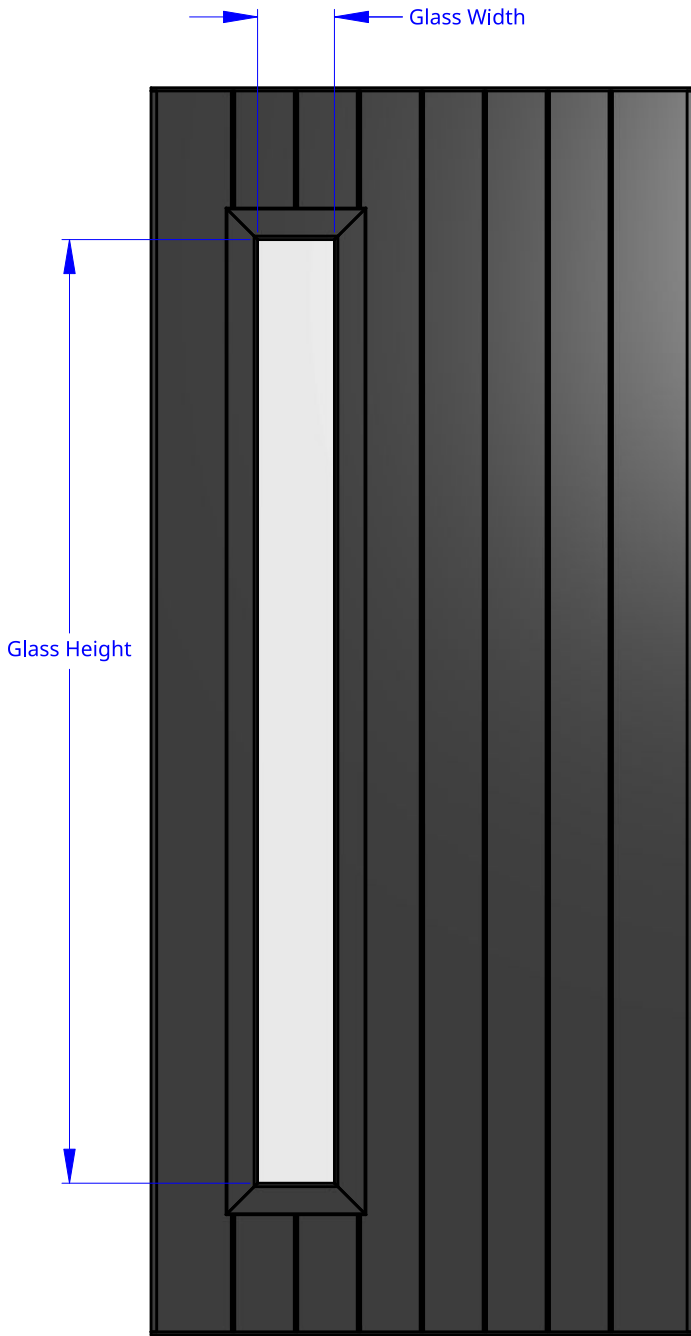

NEW ZEALAND | 0800 10 10 28
 sales@parkwooddoors.co.nz
 parkwooddoors.co.nz

AUSTRALIA | 1800 681 586
 sales@parkwooddoors.com.au
 parkwooddoors.com.au

Standard Component Sizes

Name	Min	Max	Customizable
Glass Height (Door Height < 2299)	1502		no
Glass Height (Door Height > 3000)	1702		no
Glass Width	122		no

Product Description:			
STRATA TGV VP10			
Product Code:	ALSTTGVP10	Date:	27/02/2026
Material:	ALUMINIUM	Units:	MILLIMETER