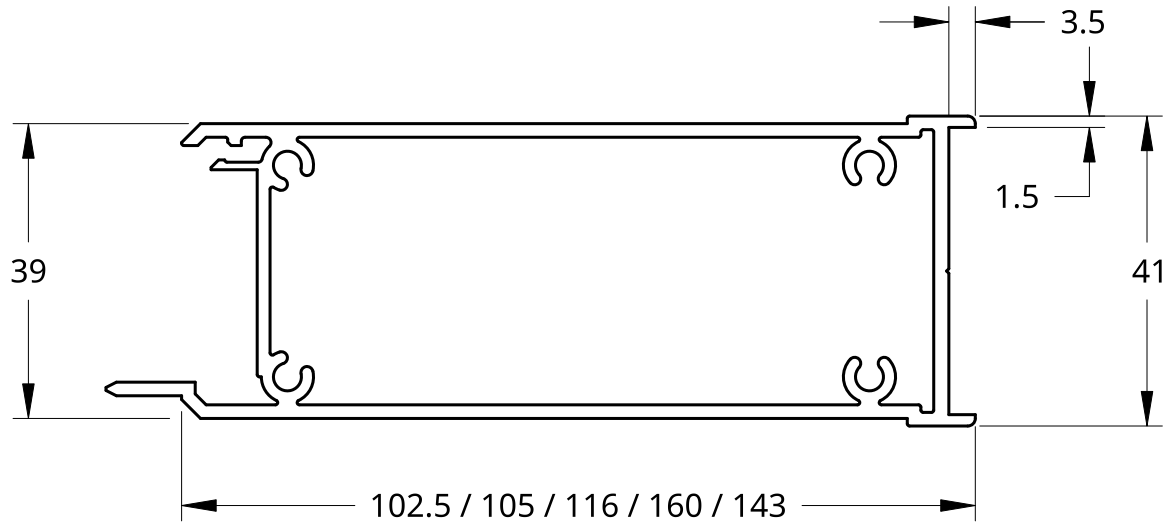

**NEW ZEALAND** | 0800 10 10 28  
 sales@parkwooddoors.co.nz  
 parkwooddoors.co.nz

**AUSTRALIA** | 1800 681 586  
 sales@parkwooddoors.com.au  
 parkwooddoors.com.au

Product Description:			
<b>STRATA TGV SPECIFICATIONS</b>			
Product Code:	STTGV	Date:	11/30/2022
Material:	ALUMINIUM	Units:	EACH