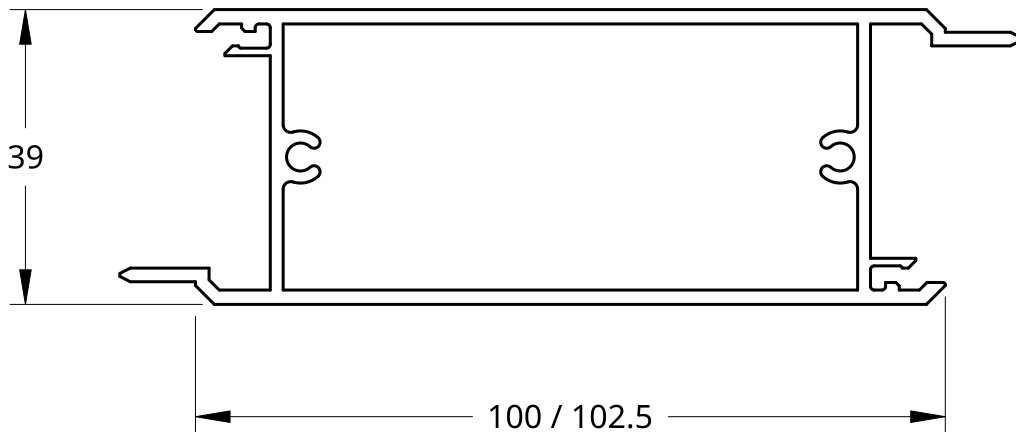

**NEW ZEALAND** | 0800 10 10 28  
 sales@parkwooddoors.co.nz  
 parkwooddoors.co.nz

**AUSTRALIA** | 1800 681 586  
 sales@parkwooddoors.com.au  
 parkwooddoors.com.au

Product Description:			
<b>STRATA TGV SPECIFICATIONS</b>			
Product Code:	STTGV	Date:	11/30/2022
Material:	ALUMINIUM	Units:	EACH