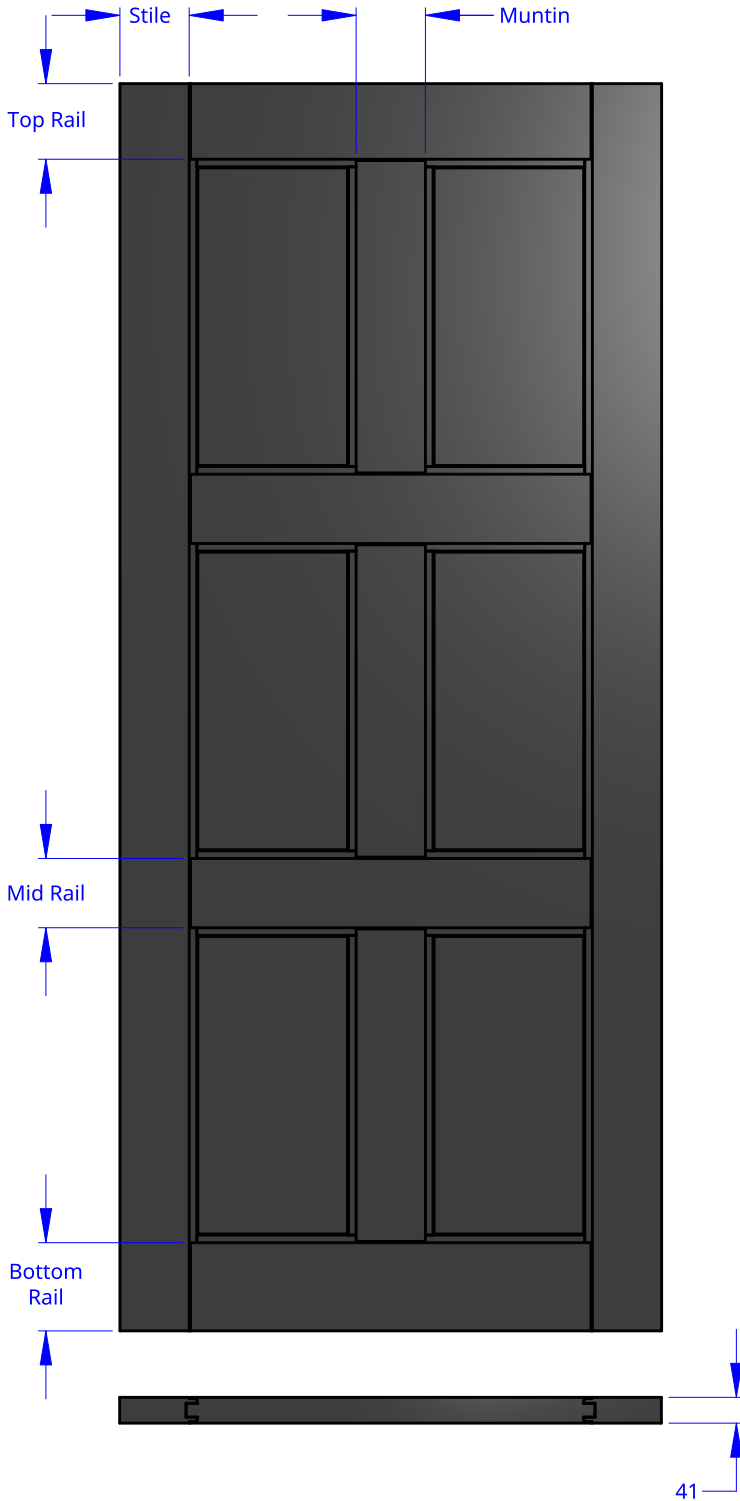

NEW ZEALAND | 0800 10 10 28

sales@parkwooddoors.co.nz

parkwooddoors.co.nz

AUSTRALIA | 1800 681 586

sales@parkwooddoors.com.au

parkwooddoors.com.au

Standard Component Sizes

	Face	Customizable
Stile Width	110	no
Top Rail Width	120	no
Mid Rail Width	110	no
Bottom Rail Width	140	no
Muntin Width	110	no

Product Description:

STRATA DG 6P

Product Code:	ALSD6P	Date:	23/08/2021
Material:	ALUMINIUM	Units:	MILLIMETER