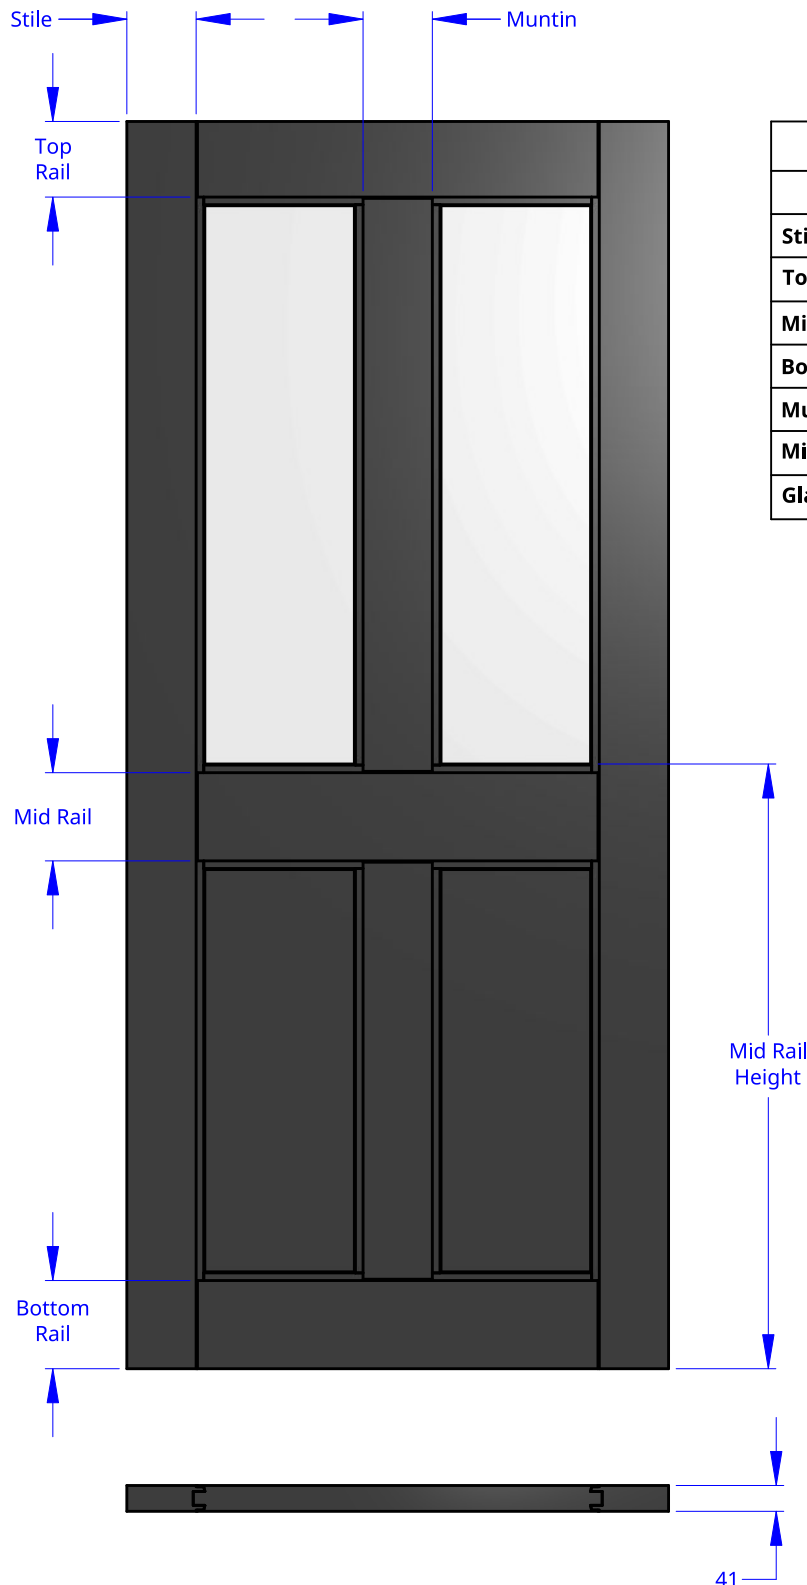

NEW ZEALAND | 0800 10 10 28
 sales@parkwooddoors.co.nz
 parkwooddoors.co.nz

AUSTRALIA | 1800 681 586
 sales@parkwooddoors.com.au
 parkwooddoors.com.au

Standard Component Sizes		
	Face	Customizable
Stile Width	110	no
Top Rail Width	120	no
Mid Rail Width	140	no
Bottom Rail Width	140	no
Muntin Width	110	no
Mid Rail Height	960	yes
Glazing	18mm IGU Only	

Product Description:			
STRATA DG 4P O/T			
Product Code:	ALSD4POT	Date:	23/08/2021
Material:	ALUMINIUM	Units:	MILLIMETER