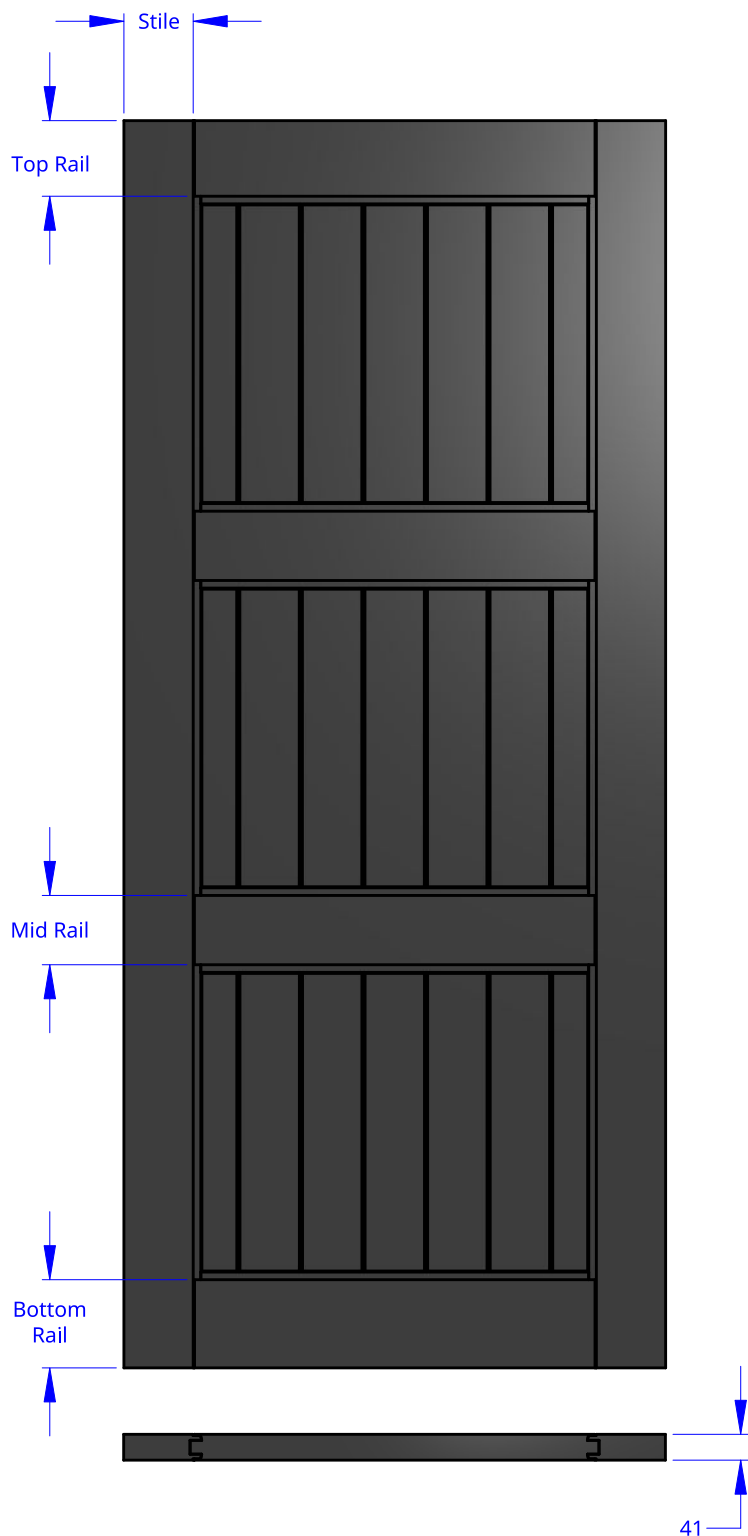

NEW ZEALAND | 0800 10 10 28

sales@parkwooddoors.co.nz

parkwooddoors.co.nz

AUSTRALIA | 1800 681 586

sales@parkwooddoors.com.au

parkwooddoors.com.au

Standard Component Sizes

	Face	Customizable
Stile Width	110	no
Top Rail Width	120	no
Mid Rail Width	110	no
Bottom Rail Width	140	no

Product Description:

STRATA DG 44T

Product Code:	ALSD44T	Date:	23/08/2021
Material:	ALUMINIUM	Units:	MILLIMETER