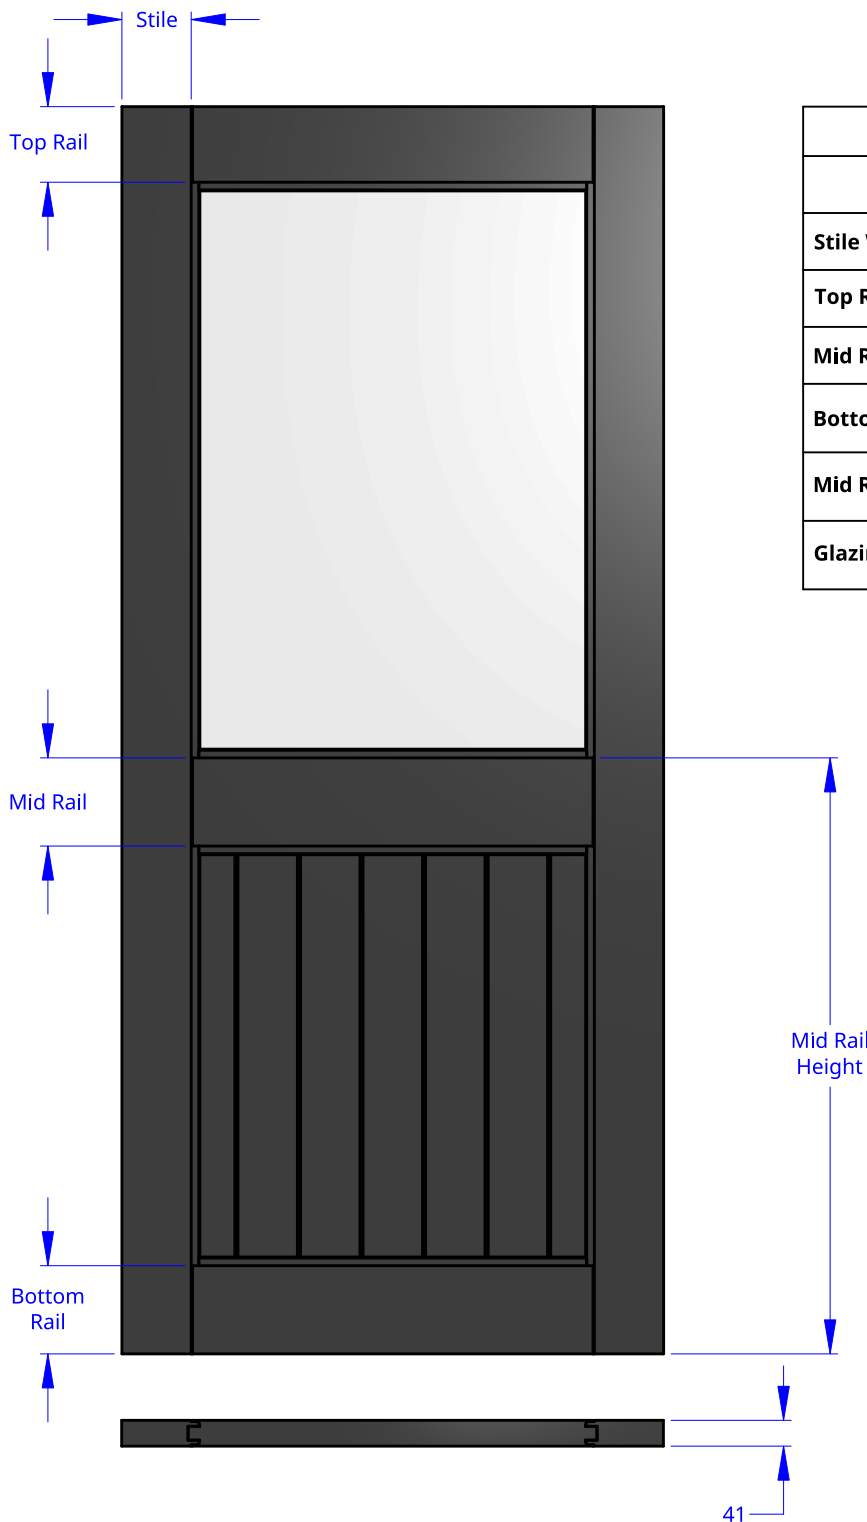

NEW ZEALAND | 0800 10 10 28
 sales@parkwooddoors.co.nz
 parkwooddoors.co.nz

AUSTRALIA | 1800 681 586
 sales@parkwooddoors.com.au
 parkwooddoors.com.au

<i>Standard Component Sizes</i>		
	Face	Customizable
Stile Width	110	no
Top Rail Width	120	no
Mid Rail Width	140	no
Bottom Rail Width	140	no
Mid Rail Height	960	yes
Glazing	18mm IGU Only	

Product Description:			
STRATA DG 22T O/T			
Product Code:	ALSD22TOT	Date:	23/08/2021
Material:	ALUMINIUM	Units:	MILLIMETER