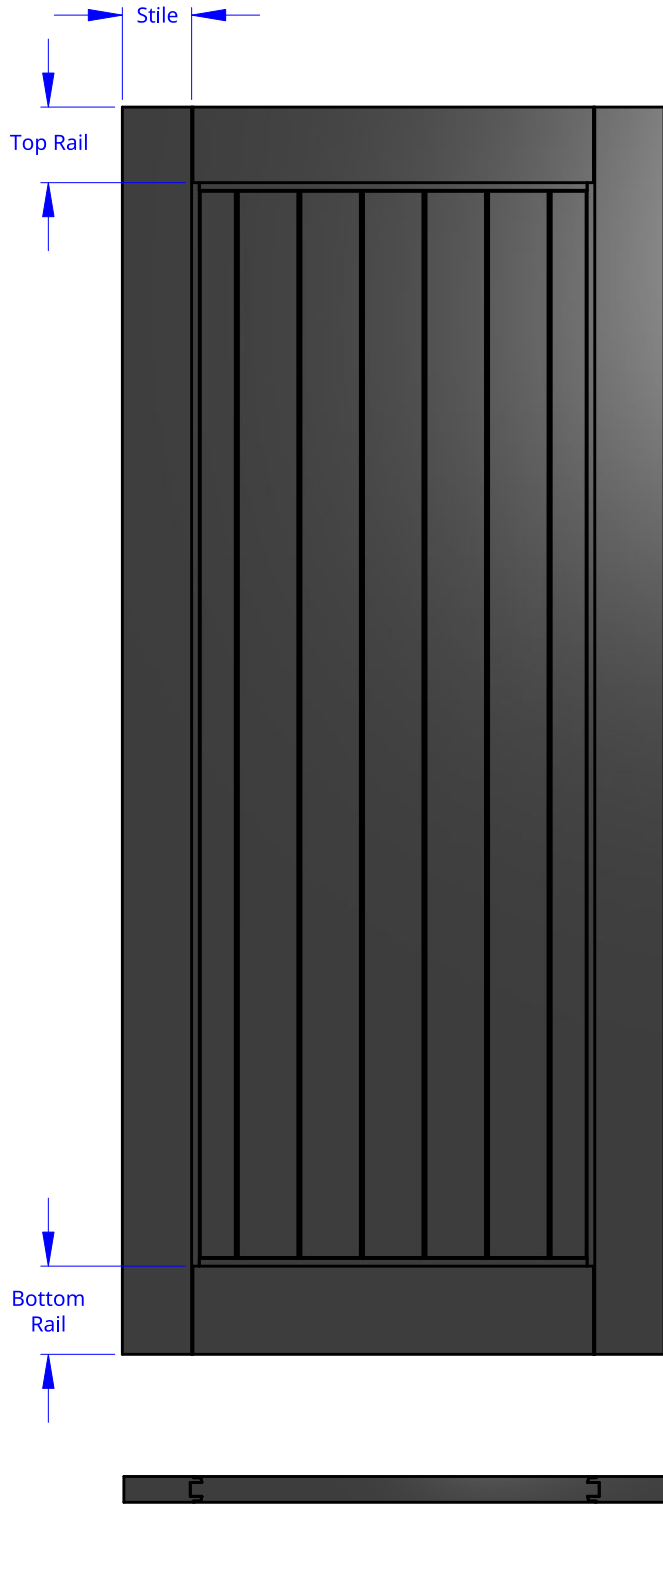

NEW ZEALAND | 0800 10 10 28
 sales@parkwooddoors.co.nz
 parkwooddoors.co.nz

AUSTRALIA | 1800 681 586
 sales@parkwooddoors.com.au
 parkwooddoors.com.au

<i>Standard Component Sizes</i>		
	Face	Customizable
Stile Width	110	no
Top Rail Width	120	no
Bottom Rail Width	140	no

Product Description:			
STRATA DG 10TV			
Product Code:	ALSD10TV	Date:	23/08/2021
Material:	ALUMINIUM	Units:	MILLIMETER