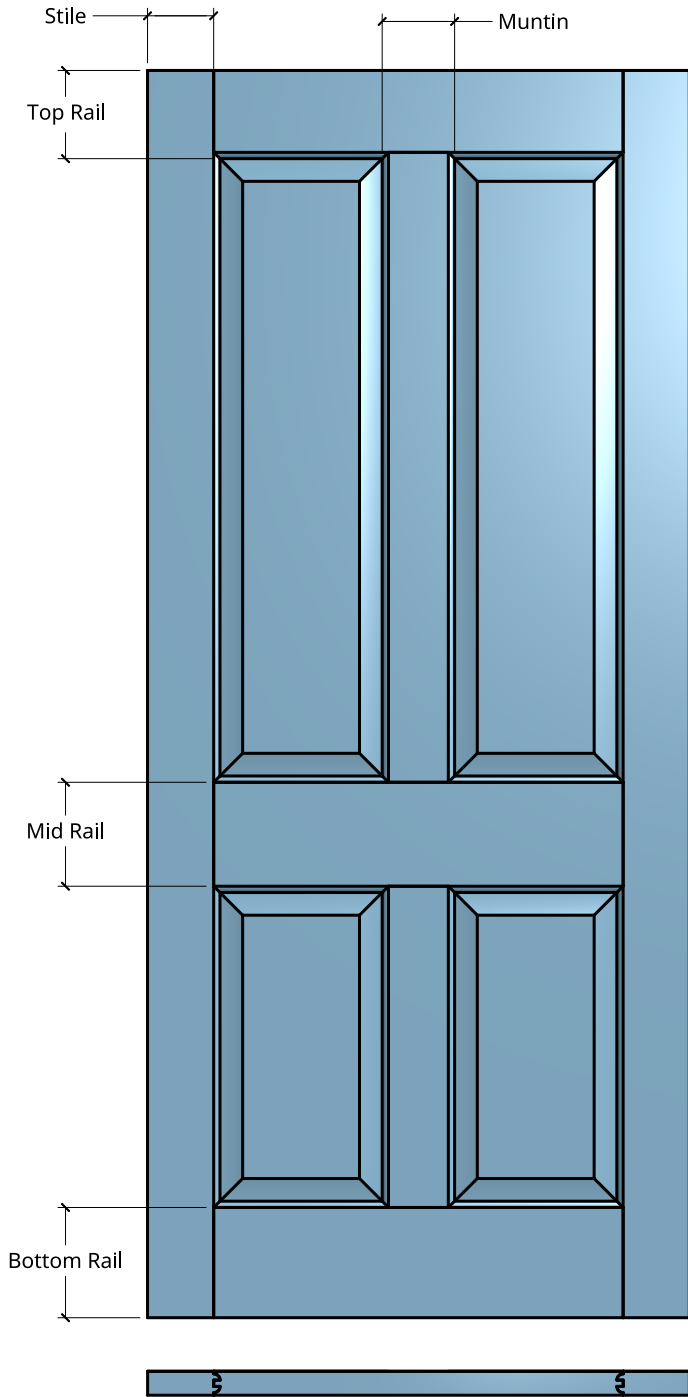

NEW ZEALAND | 0800 10 10 28
 sales@parkwooddoors.co.nz
 parkwooddoors.co.nz

AUSTRALIA | 1800 681 586
 sales@parkwooddoors.com.au
 parkwooddoors.com.au

Standard Component Sizes			
	Overall	Face	Customizable
Stile Width (below 910)	115	105	yes
Stile Width (above 910)	140	130	yes
Top Rail Width	140	130	yes
Mid Rail Width	185	165	yes
Bottom Rail Width	185	175	yes
Muntin Width	115	105	yes
Mid Rail Height (Top)	860	850	yes

Product Description:			
PIONEER 4			
Product Code:	PIO4	Date:	23/08/2021
Material:	TIMBER	Units:	MILLIMETER