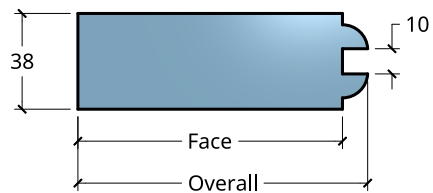

NEW ZEALAND | 0800 10 10 28
 sales@parkwooddoors.co.nz
 parkwooddoors.co.nz

AUSTRALIA | 1800 681 586
 sales@parkwooddoors.com.au
 parkwooddoors.com.au

Standard Component Sizes			
	Overall	Face	Customizable
Stile Width (below 910)	115	105	yes
Stile Width (above 910)	140	130	yes
Top Rail Width	140	130	yes
Mid Rail Width	185	165	yes
Bottom Rail Width	185	175	yes
Muntin Width	115	105	yes
Mid Rail Height (Top)	860	850	yes

Product Description:			
PIONEER 4			
Product Code:	PIO4	Date:	23/08/2021
Material:	TIMBER	Units:	MILLIMETER