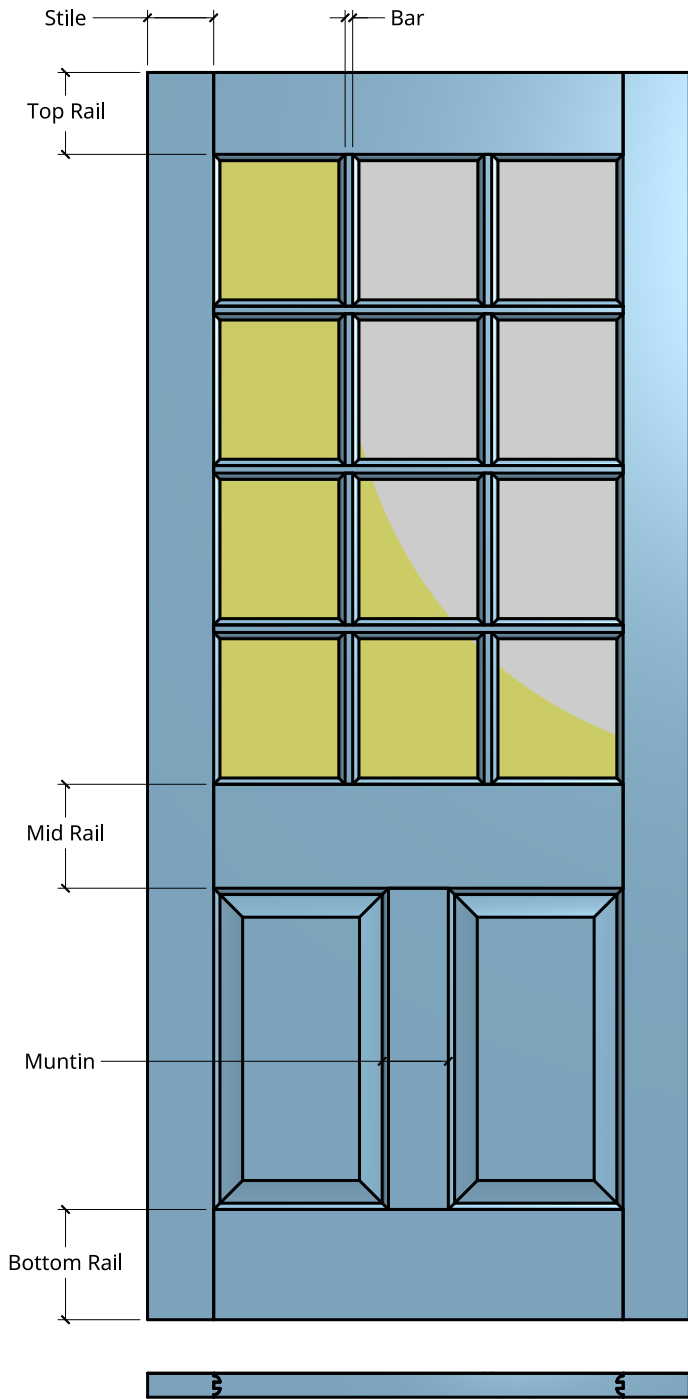

NEW ZEALAND | 0800 10 10 28
 sales@parkwooddoors.co.nz
 parkwooddoors.co.nz

AUSTRALIA | 1800 681 586
 sales@parkwooddoors.com.au
 parkwooddoors.com.au

Standard Component Sizes			
	Overall	Face	Customizable
Stile Width (below 910)	115	105	yes
Stile Width (above 910)	140	130	yes
Top Rail Width	140	130	yes
Mid Rail Width	185	165	yes
Bottom Rail Width	185	175	yes
Muntin Width	115	105	yes
Bar Width	32	12	yes
Mid Rail Height (Top)	860	850	yes
Glass Rebate Depth	24		no
Glass Rebate Width	10		no

- No double glazing option for this product

Product Description:			
IP12			
Product Code:	IP12	Date:	23/08/2021
Material:	TIMBER	Units:	MILLIMETER