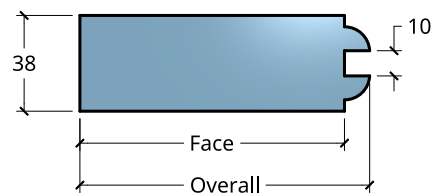

NEW ZEALAND | 0800 10 10 28
 sales@parkwooddoors.co.nz
 parkwooddoors.co.nz

AUSTRALIA | 1800 681 586
 sales@parkwooddoors.com.au
 parkwooddoors.com.au

Standard Component Sizes			
	Overall	Face	Customizable
Stile Width (below 910)	115	105	yes
Stile Width (above 910)	140	130	yes
Top Rail Width	140	130	yes
Mid Rail Width	185	165	yes
Bottom Rail Width	185	175	yes
Muntin Width	115	105	yes
Bar Width	32	12	yes
Mid Rail Height (Top)	860	850	yes
Glass Rebate Depth	24		no
Glass Rebate Width	10		no

- No double glazing option for this product

Product Description:			
IP12			
Product Code:	IP12	Date:	23/08/2021
Material:	TIMBER	Units:	MILLIMETER