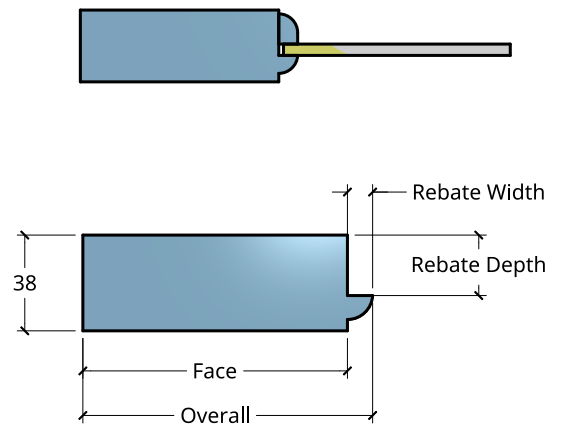

NEW ZEALAND | 0800 10 10 28
 sales@parkwooddoors.co.nz
 parkwooddoors.co.nz

AUSTRALIA | 1800 681 586
 sales@parkwooddoors.com.au
 parkwooddoors.com.au

Standard Component Sizes			
	Overall	Face	Customizable
Stile Width (below 910)	115	105	yes
Stile Width (above 910)	140	130	yes
Top Rail Width	140	130	yes
Bar Width	32	12	yes
Bottom Rail Width	185	175	yes
Glass Rebate Depth	24		no
Glass Rebate Width	10		no

- No double glazing option for this product
- Visible Corner Glass: 100 x 100
- safety glass required

Product Description:			
IF9			
Product Code:	IF9	Date:	23/08/2021
Material:	TIMBER	Units:	MILLIMETER