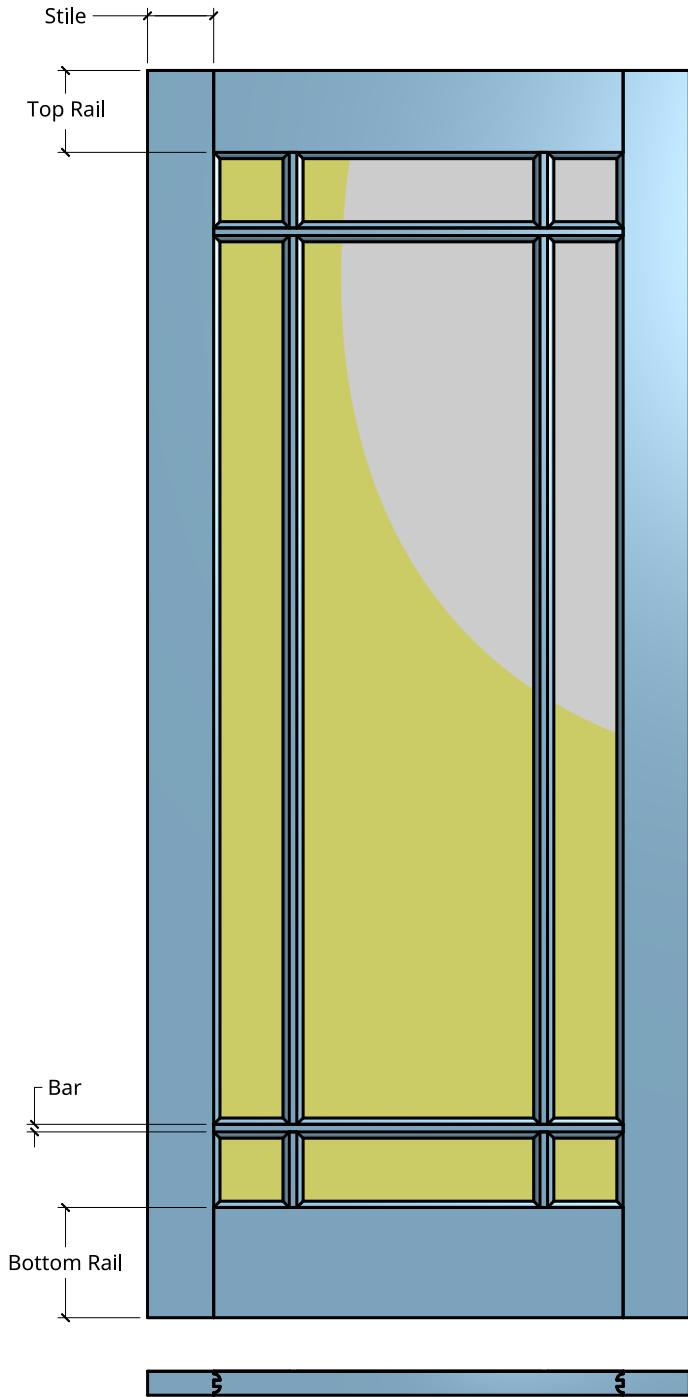

NEW ZEALAND | 0800 10 10 28
 sales@parkwooddoors.co.nz
 parkwooddoors.co.nz

AUSTRALIA | 1800 681 586
 sales@parkwooddoors.com.au
 parkwooddoors.com.au

Standard Component Sizes			
	Overall	Face	Customizable
Stile Width (below 910)	115	105	yes
Stile Width (above 910)	140	130	yes
Top Rail Width	140	130	yes
Bar Width	32	12	yes
Bottom Rail Width	185	175	yes
Glass Rebate Depth	24		no
Glass Rebate Width	10		no

- No double glazing option for this product
- Visible Corner Glass: 100 x 100
- safety glass required

Product Description:			
IF9			
Product Code:	IF9	Date:	23/08/2021
Material:	TIMBER	Units:	MILLIMETER