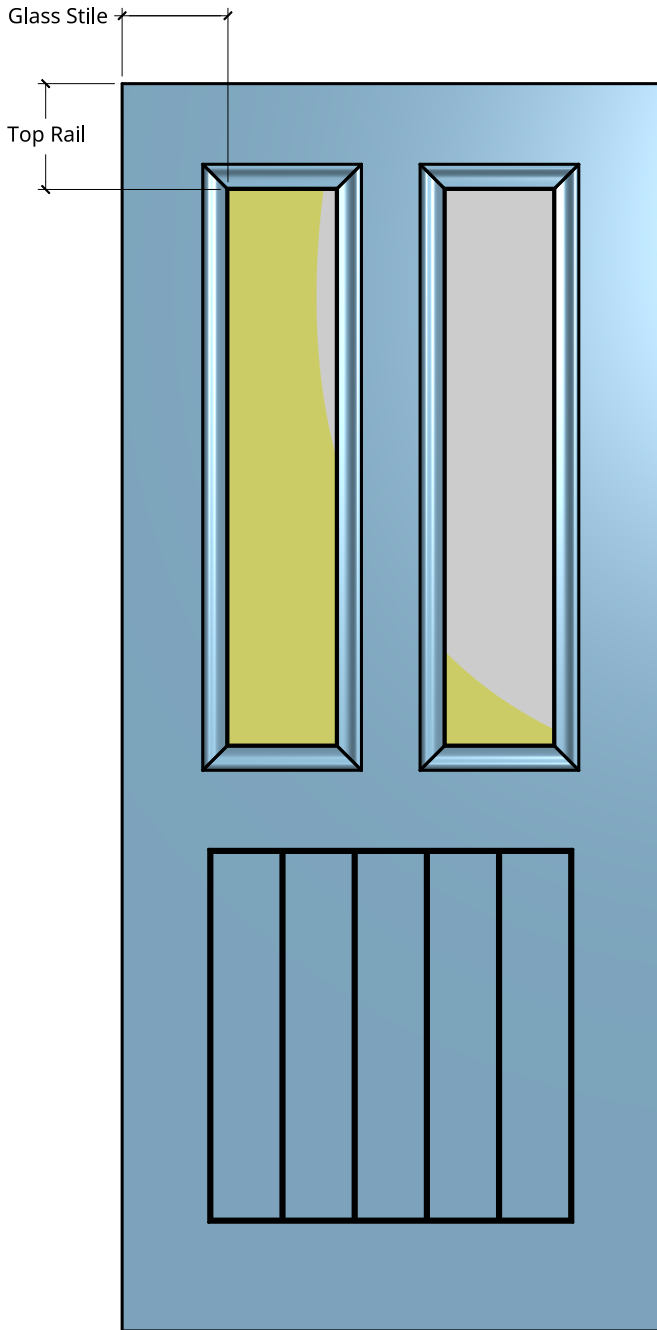

NEW ZEALAND | 0800 10 10 28
 sales@parkwooddoors.co.nz
 parkwooddoors.co.nz

AUSTRALIA | 1800 681 586
 sales@parkwooddoors.com.au
 parkwooddoors.com.au

Standard Component Sizes		
	Face	Customizable
Glass Stile Width	170	yes
Top Rail Width	170	yes

Wood grain finish

Vee pattern set out with:

- Bottom rail width = 175
- Mid rail width = 140
- TGV board width varies with door width

Door made for Double Glazing (23mm) only

Visible Glass Size: 882mm x 172mm

Product Description:			
FV3P2 SMOOTH			
Product Code:	FV3P2S	Date:	23/08/2021
Material:	COMPOSITE	Units:	MILLIMETER