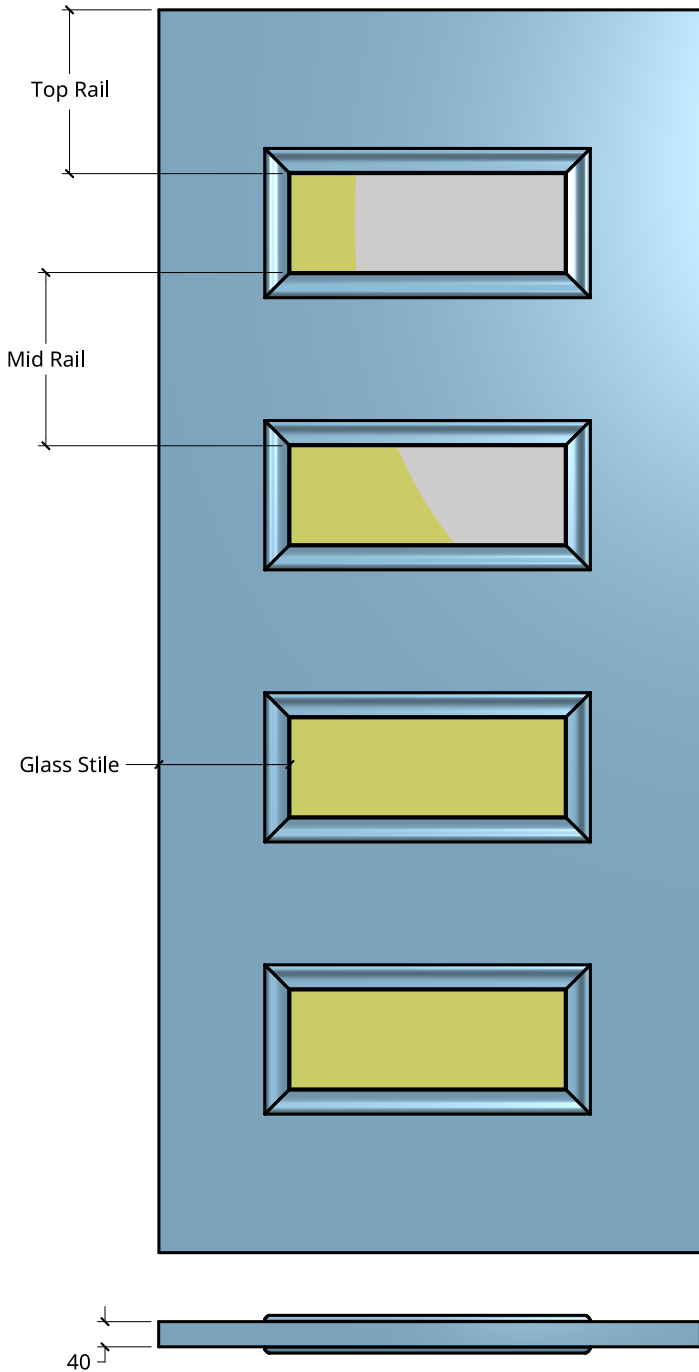

**NEW ZEALAND** | 0800 10 10 28  
 sales@parkwooddoors.co.nz  
 parkwooddoors.co.nz

**AUSTRALIA** | 1800 681 586  
 sales@parkwooddoors.com.au  
 parkwooddoors.com.au

<b>Standard Component Sizes</b>		
	<b>Face</b>	<b>Customizable</b>
<b>Glass Stile Width</b>	Varies	no
<b>Top Rail Width</b>	Varies	no
<b>Mid Rail Width</b>	Varies	no

Woodgrain finish

Top Rail and Mid Rail Width are equal

Door made for Double Glazing (23mm) only  
 - Glass vertically centred

Visible glass size = 437mm x 157mm

Product Description:			
<b>FLAR24 FLUSH WOODGRAIN</b>			
Product Code:	FLAR24W	Date:	23/08/2021
Material:	COMPOSITE	Units:	MILLIMETER