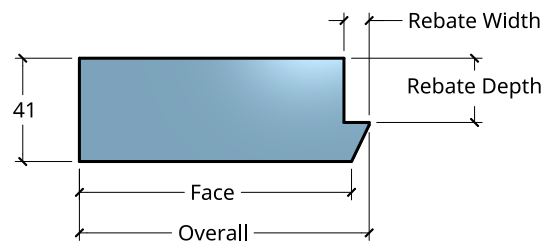

**NEW ZEALAND** | 0800 10 10 28  
 sales@parkwooddoors.co.nz  
 parkwooddoors.co.nz

**AUSTRALIA** | 1800 681 586  
 sales@parkwooddoors.com.au  
 parkwooddoors.com.au

<b>Standard Component Sizes</b>			
	<b>Overall</b>	<b>Face</b>	<b>Customizable</b>
<b>Stile Width (below 910)</b>	115	108	yes
<b>Stile Width (above 910)</b>	140	133	yes
<b>Top Rail Width</b>	140	133	yes
<b>Bar Width (SG)</b>	32	18	yes
<b>Bar Width (DG)</b>	38	24	yes
<b>Bottom Rail Width</b>	185	178	yes
<b>Glass Rebate Depth (SG)</b>	25		no
<b>Glass Rebate Width (SG)</b>	10		no
<b>Glass Rebate Depth (DG)</b>	29		no
<b>Glass Rebate Width (DG)</b>	13		no

SG = Single Glazing, DG = Double Glazing

Product Description:			
<b>F8</b>			
Product Code:	F8	Date:	23/08/2021
Material:	TIMBER	Units:	MILLIMETER