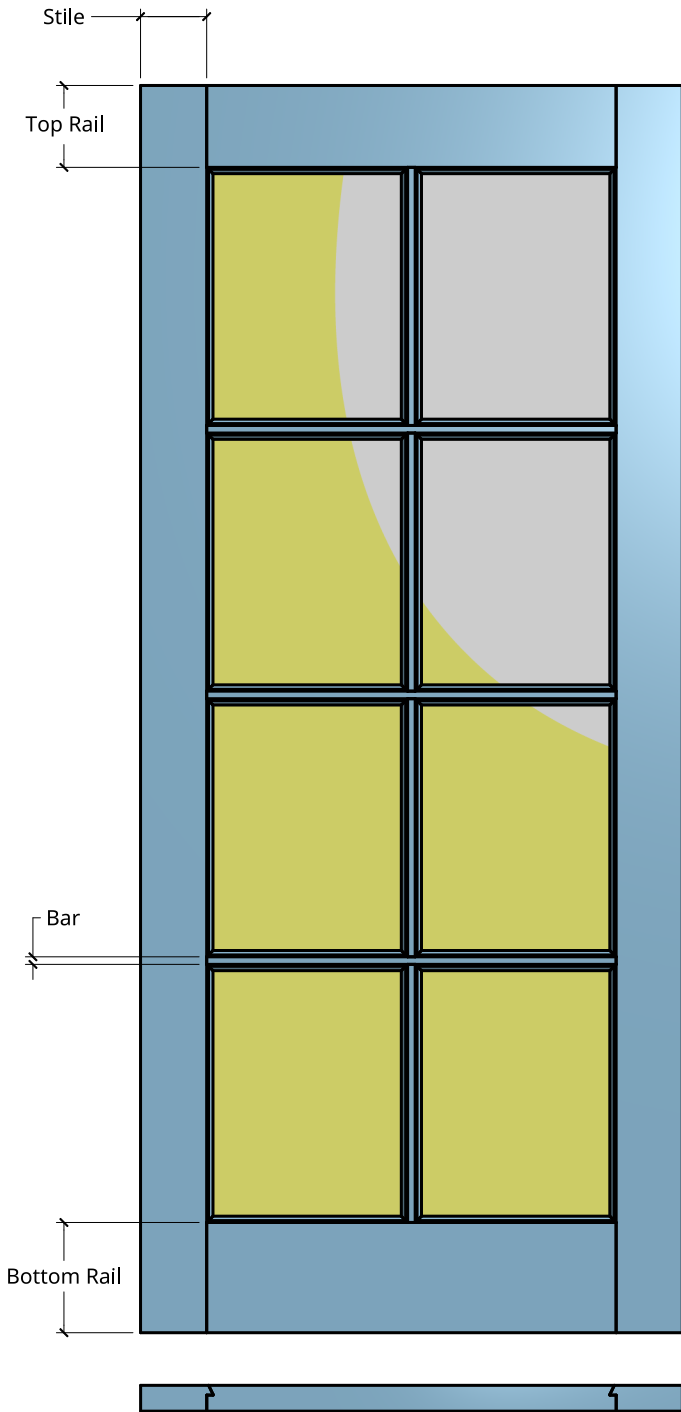

**NEW ZEALAND** | 0800 10 10 28  
 sales@parkwooddoors.co.nz  
 parkwooddoors.co.nz

**AUSTRALIA** | 1800 681 586  
 sales@parkwooddoors.com.au  
 parkwooddoors.com.au

<b>Standard Component Sizes</b>			
	<b>Overall</b>	<b>Face</b>	<b>Customizable</b>
<b>Stile Width (below 910)</b>	115	108	yes
<b>Stile Width (above 910)</b>	140	133	yes
<b>Top Rail Width</b>	140	133	yes
<b>Bar Width (SG)</b>	32	18	yes
<b>Bar Width (DG)</b>	38	24	yes
<b>Bottom Rail Width</b>	185	178	yes
<b>Glass Rebate Depth (SG)</b>	25		no
<b>Glass Rebate Width (SG)</b>	10		no
<b>Glass Rebate Depth (DG)</b>	29		no
<b>Glass Rebate Width (DG)</b>	13		no

SG = Single Glazing, DG = Double Glazing

Product Description:			
<b>F8</b>			
Product Code:	F8	Date:	23/08/2021
Material:	TIMBER	Units:	MILLIMETER