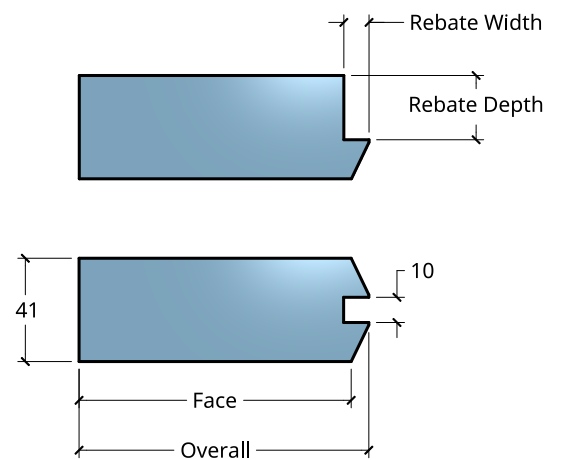

Standard Component Sizes			
	Overall	Face	Customizable
Stile Width (below 910)	115	108	yes
Stile Width (above 910)	140	133	yes
Top Rail Width	140	133	yes
Mid Rail Width	185	171	yes
Bottom Rail Width	185	178	yes
Muntin Width	115	101	yes
Mid Rail Height (Top)	960	953	yes
Glass Rebate Depth (SG)	25		no
Glass Rebate Width (SG)	10		no
Glass Rebate Depth (DG)	29		no
Glass Rebate Width (DG)	13		no

SG = Single Glazing, DG = Double Glazing

Product Description:			
E4 O/T			
Product Code:	E4OT	Date:	23/08/2021
Material:	TIMBER	Units:	MILLIMETER