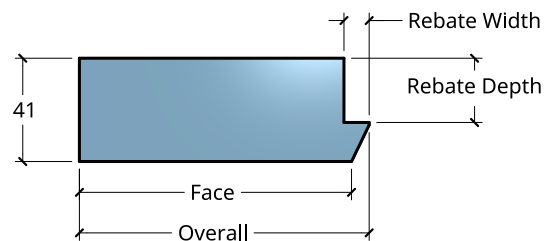

NEW ZEALAND | 0800 10 10 28
 sales@parkwooddoors.co.nz
 parkwooddoors.co.nz

AUSTRALIA | 1800 681 586
 sales@parkwooddoors.com.au
 parkwooddoors.com.au

Standard Component Sizes			
	Overall	Face	Customizable
Stile Width	140	133	yes
Top Rail Width	230	223	yes
Mid Rail Width	230	216	yes
Bottom Rail Width	280	273	yes
Mid Rail Height	Equal		no
Glass Rebate Depth (SG)	25		no
Glass Rebate Width (SG)	10		no
Glass Rebate Depth (DG)	29		no
Glass Rebate Width (DG)	13		no

SG = Single Glazing, DG = Double Glazing

Product Description:			
E24			
Product Code:	E24	Date:	23/08/2021
Material:	TIMBER	Units:	MILLIMETER