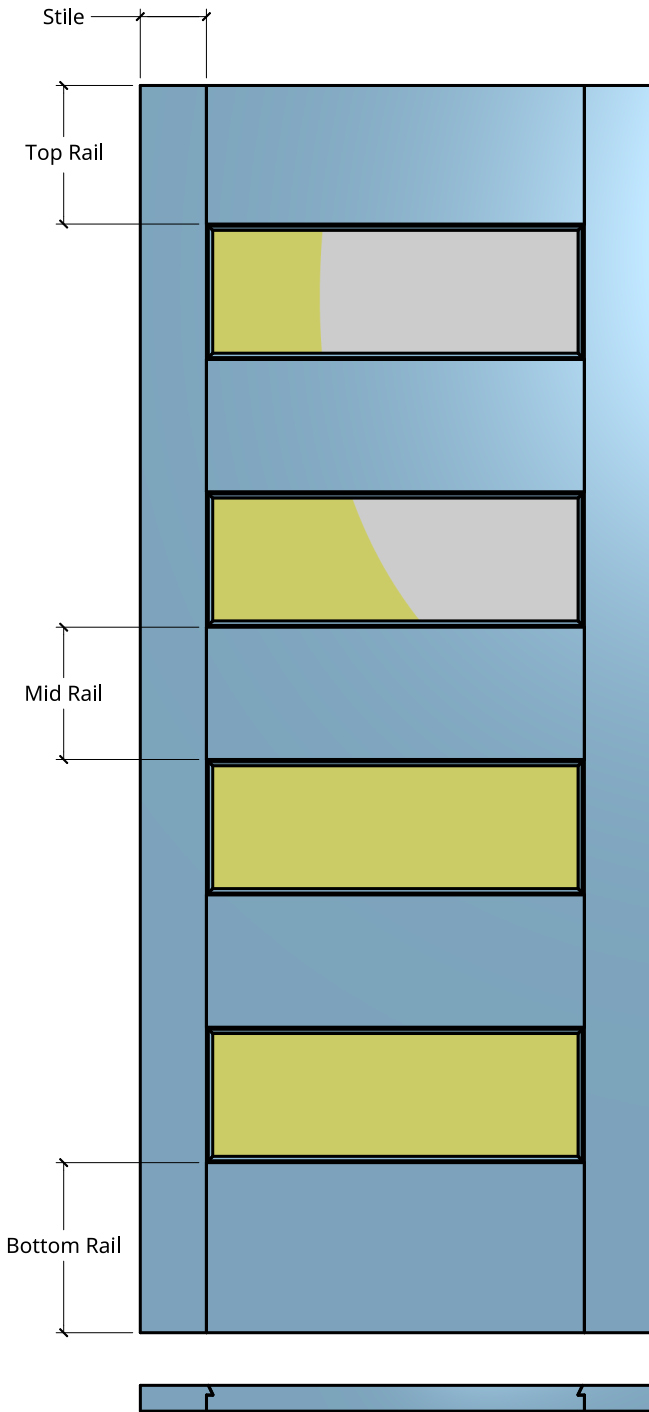

NEW ZEALAND | 0800 10 10 28
 sales@parkwooddoors.co.nz
 parkwooddoors.co.nz

AUSTRALIA | 1800 681 586
 sales@parkwooddoors.com.au
 parkwooddoors.com.au

Standard Component Sizes			
	Overall	Face	Customizable
Stile Width	140	133	yes
Top Rail Width	230	223	yes
Mid Rail Width	230	216	yes
Bottom Rail Width	280	273	yes
Mid Rail Height	Equal		no
Glass Rebate Depth (SG)	25		no
Glass Rebate Width (SG)	10		no
Glass Rebate Depth (DG)	29		no
Glass Rebate Width (DG)	13		no

SG = Single Glazing, DG = Double Glazing

Product Description:			
E24			
Product Code:	E24	Date:	23/08/2021
Material:	TIMBER	Units:	MILLIMETER