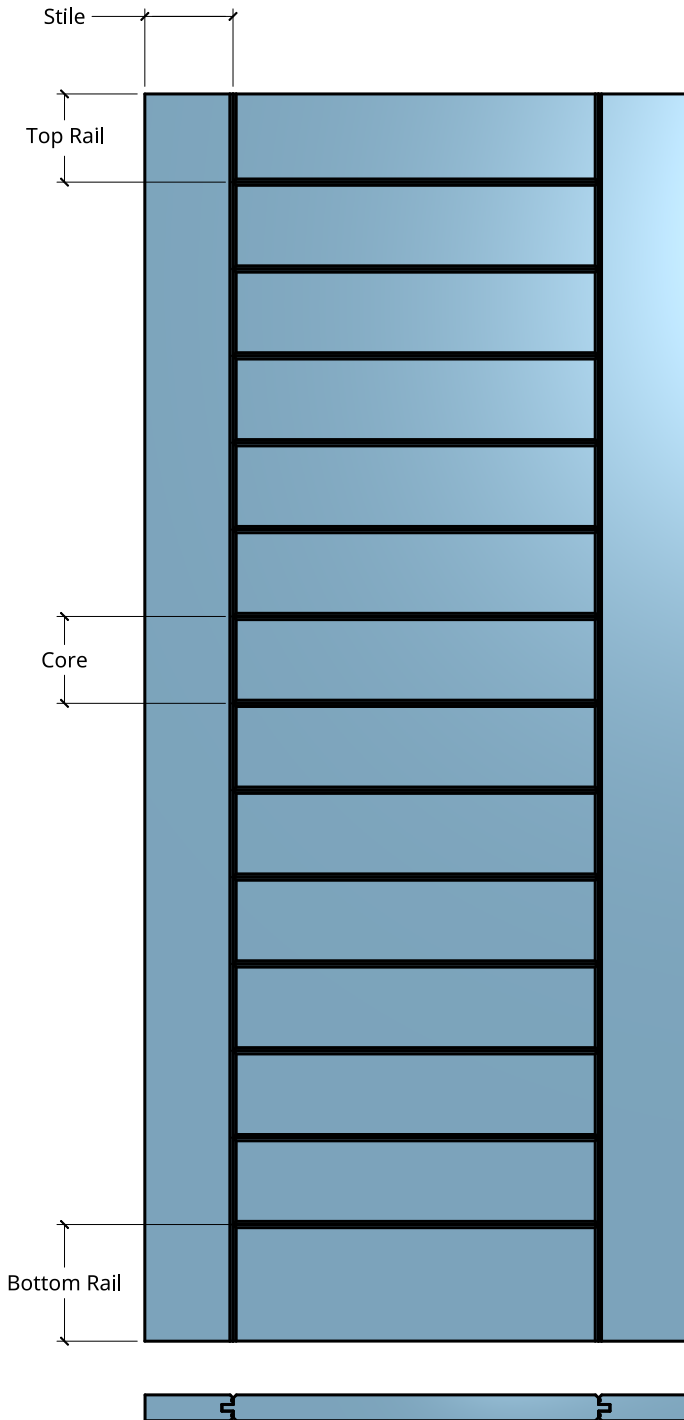

NEW ZEALAND | 0800 10 10 28
 sales@parkwooddoors.co.nz
 parkwooddoors.co.nz

AUSTRALIA | 1800 681 586
 sales@parkwooddoors.com.au
 parkwooddoors.com.au

Standard Component Sizes			
	Overall	Face	Customizable
Stile Width	140		yes
max. Core Width	143		yes
min. Core Width	123		yes
Top Rail Width	140		yes
Bottom Rail Width	185		yes

Product Description:			
E2			
Product Code:	E2	Date:	23/08/2021
Material:	TIMBER	Units:	MILLIMETER