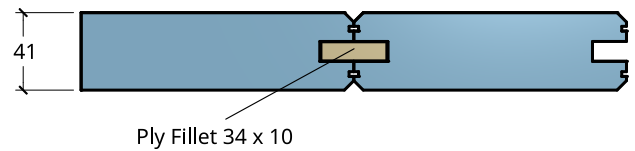

NEW ZEALAND | 0800 10 10 28
 sales@parkwooddoors.co.nz
 parkwooddoors.co.nz

AUSTRALIA | 1800 681 586
 sales@parkwooddoors.com.au
 parkwooddoors.com.au

Standard Component Sizes			
	Overall	Face	Customizable
Stile Width	140		yes
max. Core Width	143		yes
min. Core Width	123		yes
Top Rail Width	140		yes
Bottom Rail Width	185		yes

Product Description:			
E2			
Product Code:	E2	Date:	23/08/2021
Material:	TIMBER	Units:	MILLIMETER