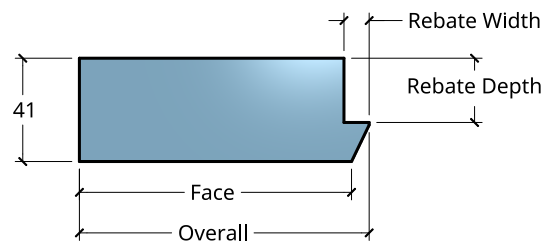

NEW ZEALAND | 0800 10 10 28
 sales@parkwooddoors.co.nz
 parkwooddoors.co.nz

AUSTRALIA | 1800 681 586
 sales@parkwooddoors.com.au
 parkwooddoors.com.au

Standard Component Sizes			
	Overall	Face	Customizable
Stile Width (below 910)	115	108	yes
Stile Width (above 910)	140	133	yes
Top Rail Width	140	133	yes
Mid Rail Width	115	101	yes
Bottom Rail Width	185	178	yes
Mid Rail Height	Equal		no
Glass Rebate Depth (SG)	25		no
Glass Rebate Width (SG)	10		no
Glass Rebate Depth (DG)	29		no
Glass Rebate Width (DG)	13		no

SG = Single Glazing, DG = Double Glazing

Product Description:			
E16			
Product Code:	E16	Date:	23/08/2021
Material:	TIMBER	Units:	MILLIMETER