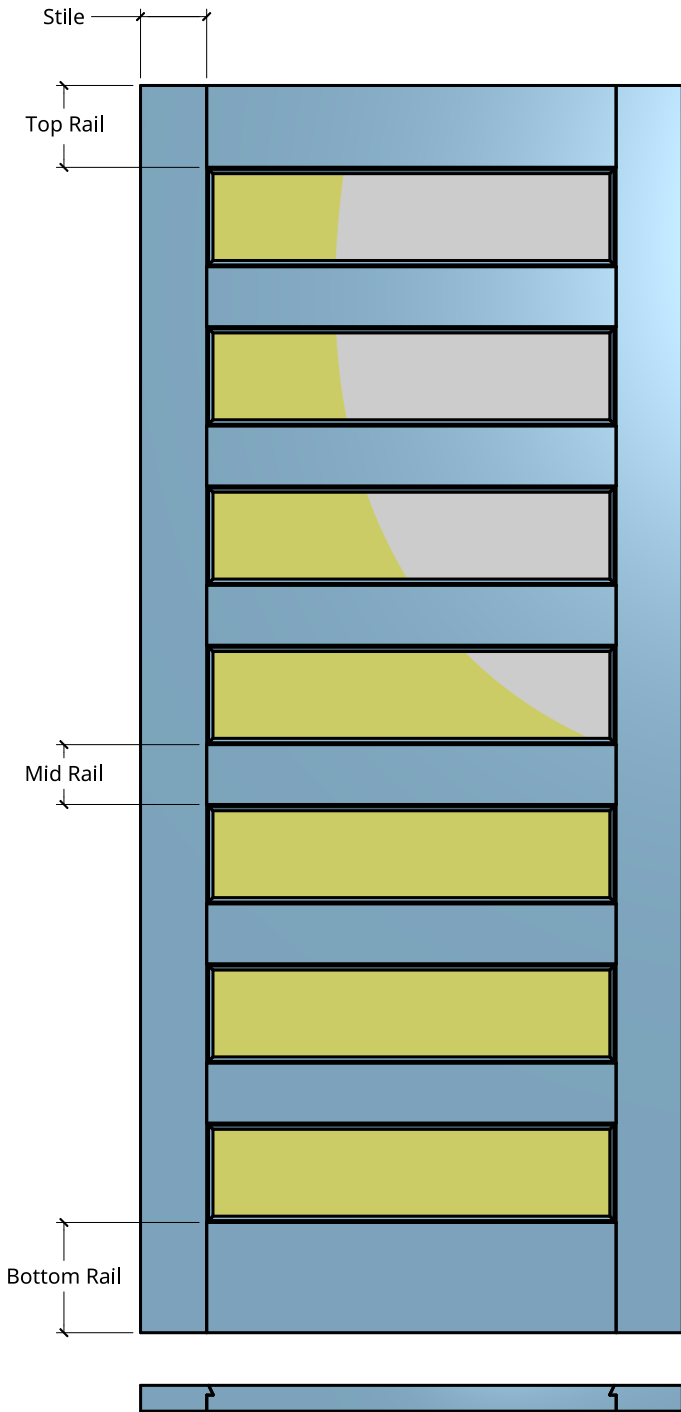

NEW ZEALAND | 0800 10 10 28
 sales@parkwooddoors.co.nz
 parkwooddoors.co.nz

AUSTRALIA | 1800 681 586
 sales@parkwooddoors.com.au
 parkwooddoors.com.au

Standard Component Sizes			
	Overall	Face	Customizable
Stile Width (below 910)	115	108	yes
Stile Width (above 910)	140	133	yes
Top Rail Width	140	133	yes
Mid Rail Width	115	101	yes
Bottom Rail Width	185	178	yes
Mid Rail Height	Equal		no
Glass Rebate Depth (SG)	25		no
Glass Rebate Width (SG)	10		no
Glass Rebate Depth (DG)	29		no
Glass Rebate Width (DG)	13		no

SG = Single Glazing, DG = Double Glazing

Product Description:			
E16			
Product Code:	E16	Date:	23/08/2021
Material:	TIMBER	Units:	MILLIMETER