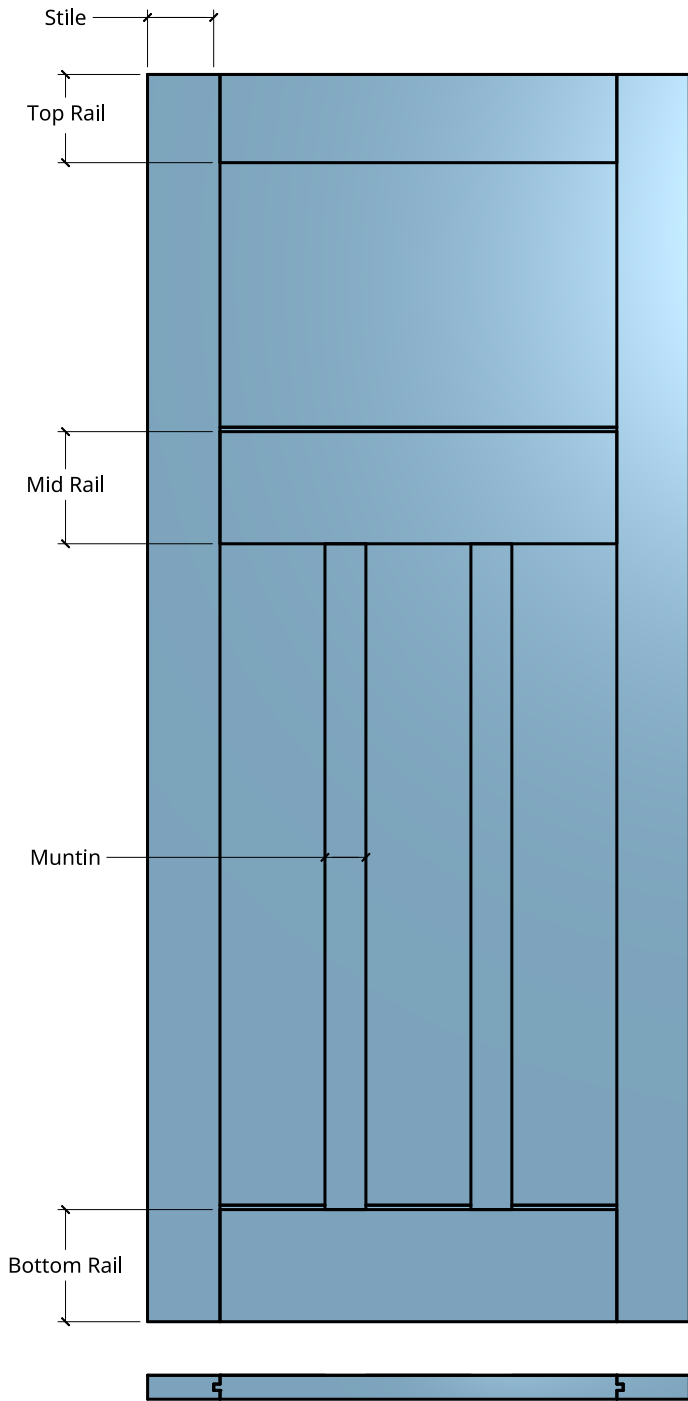

NEW ZEALAND | 0800 10 10 28
 sales@parkwooddoors.co.nz
 parkwooddoors.co.nz

AUSTRALIA | 1800 681 586
 sales@parkwooddoors.com.au
 parkwooddoors.com.au

Standard Component Sizes			
	Overall	Face	Customizable
Stile Width (below 910)	115		yes
Stile Width (above 910)	140		yes
Top Rail Width	140		yes
Mid Rail Width	185	178	yes
Bottom Rail Width	185	178	yes
Muntin Width	65		yes
Mid Rail Height (Top)	1420	1413	yes

- Top panel has horizontal grain
- Stained quality = 10mm Veneer
- Paint quality = 10mm MDF

Product Description:			
BUNGALOW 4			
Product Code:	BUN4	Date:	23/08/2021
Material:	TIMBER	Units:	MILLIMETER