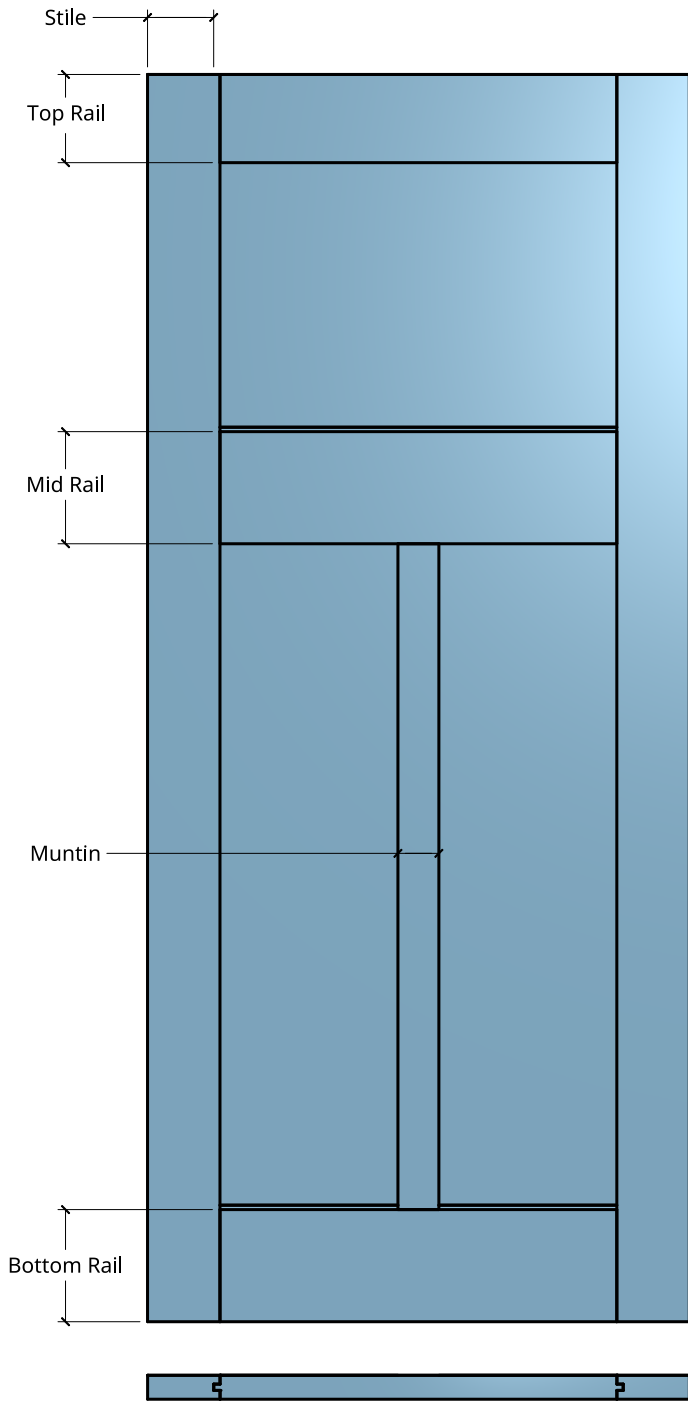

NEW ZEALAND | 0800 10 10 28
 sales@parkwooddoors.co.nz
 parkwooddoors.co.nz

AUSTRALIA | 1800 681 586
 sales@parkwooddoors.com.au
 parkwooddoors.com.au

Standard Component Sizes			
	Overall	Face	Customizable
Stile Width (below 910)	115		yes
Stile Width (above 910)	140		yes
Top Rail Width	140		yes
Mid Rail Width	185	178	yes
Bottom Rail Width	185	178	yes
Muntin Width	65		yes
Mid Rail Height (Top)	1420	1413	yes

- Top panel has horizontal grain
- Stained quality = 10mm Veneer
- Paint quality = 10mm MDF

Product Description:			
BUNGALOW 3			
Product Code:	BUN3	Date:	23/08/2021
Material:	TIMBER	Units:	MILLIMETER