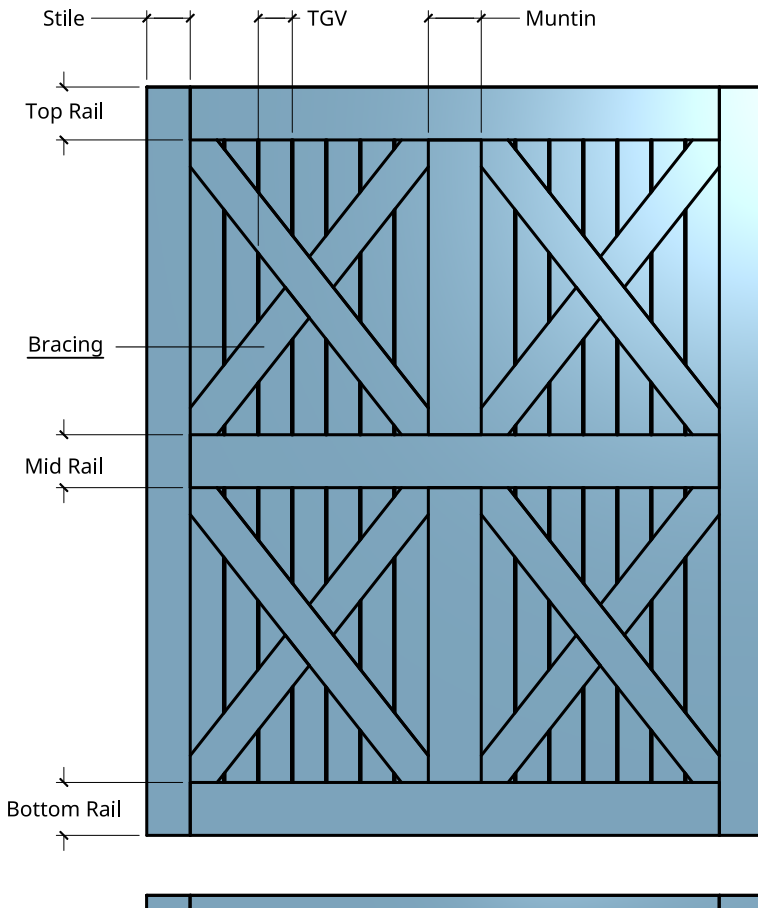

NEW ZEALAND | 0800 10 10 28

sales@parkwooddoors.co.nz
parkwooddoors.co.nz

AUSTRALIA | 1800 681 586

sales@parkwooddoors.com.au
parkwooddoors.com.au

Standard Component Sizes

	Overall	Face	Customizable
Stile Width	140		yes
Top Rail Width	140		yes
Mid Rail Width	140		yes
Bottom Rail Width	140		yes
Muntin Width	140		yes
max. TGV Width	100		yes
min. TGV Width	86		yes
Bracing Width	110		yes
Mid Rail Height	Centre		no

- TGV Thickness for stained quality = 18mm solid timber
- TGV Thickness for painted quality = 12mm MDF

Product Description:

AR47A (BARN)

Product Code:	AR47A	Date:	23/08/2021
Material:	TIMBER	Units:	MILLIMETER