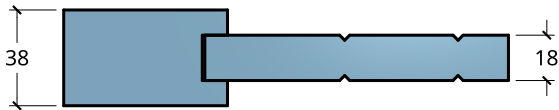

NEW ZEALAND | 0800 10 10 28

sales@parkwooddoors.co.nz
parkwooddoors.co.nz

AUSTRALIA | 1800 681 586

sales@parkwooddoors.com.au
parkwooddoors.com.au

Standard Component Sizes

	Overall	Face	Customizable
Stile Width	140		yes
Top Rail Width	140		yes
Mid Rail Width	140		yes
Bottom Rail Width	140		yes
Muntin Width	140		yes
max. TGV Width	100		yes
min. TGV Width	86		yes
Bracing Width	110		yes
Mid Rail Height	Centre		no

- TGV Thickness for stained quality = 18mm solid timber
- TGV Thickness for painted quality = 12mm MDF

Product Description:

AR47A (BARN)

Product Code:	AR47A	Date:	23/08/2021
Material:	TIMBER	Units:	MILLIMETER