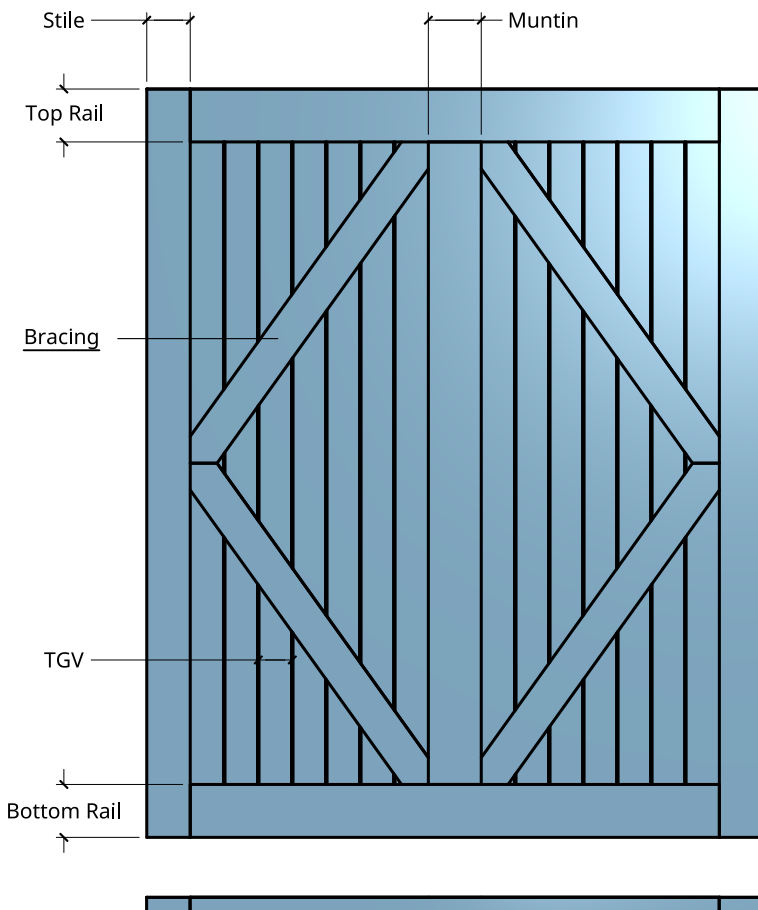

NEW ZEALAND | 0800 10 10 28
 sales@parkwooddoors.co.nz
 parkwooddoors.co.nz

AUSTRALIA | 1800 681 586
 sales@parkwooddoors.com.au
 parkwooddoors.com.au

<i>Standard Component Sizes</i>			
	Overall	Face	Customizable
Stile Width	140		yes
Top Rail Width	140		yes
Bottom Rail Width	140		yes
Muntin Width	140		yes
max. TGV Width	100		yes
min. TGV Width	86		yes
Bracing Width	110		yes

- TGV Thickness for stained quality = 18mm solid timber
- TGV Thickness for painted quality = 12mm MDF

Product Description:			
AR45B (BARN)			
Product Code:	AR45B	Date:	23/08/2021
Material:	TIMBER	Units:	MILLIMETER