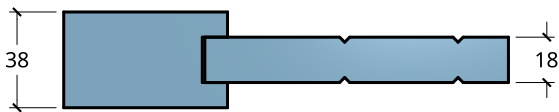

NEW ZEALAND | 0800 10 10 28
 sales@parkwooddoors.co.nz
 parkwooddoors.co.nz

AUSTRALIA | 1800 681 586
 sales@parkwooddoors.com.au
 parkwooddoors.com.au

<i>Standard Component Sizes</i>			
	Overall	Face	Customizable
Stile Width	140		yes
Top Rail Width	140		yes
Bottom Rail Width	140		yes
Muntin Width	140		yes
max. TGV Width	100		yes
min. TGV Width	86		yes
Bracing Width	110		yes

- TGV Thickness for stained quality = 18mm solid timber
- TGV Thickness for painted quality = 12mm MDF

Product Description:			
AR45B (BARN)			
Product Code:	AR45B	Date:	23/08/2021
Material:	TIMBER	Units:	MILLIMETER