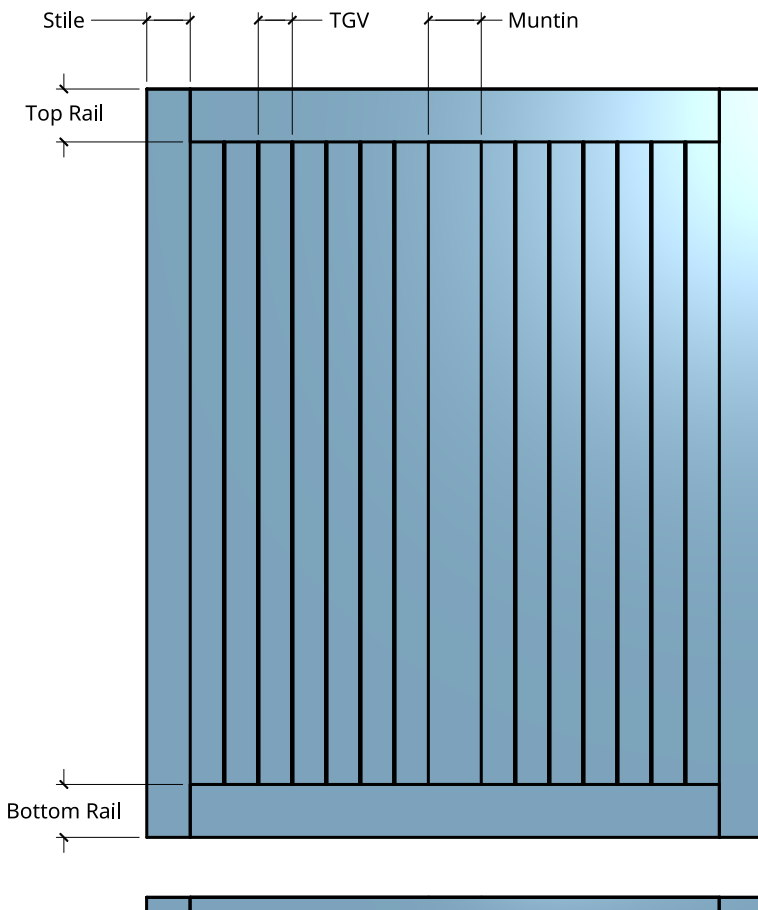

NEW ZEALAND | 0800 10 10 28
 sales@parkwooddoors.co.nz
 parkwooddoors.co.nz

AUSTRALIA | 1800 681 586
 sales@parkwooddoors.com.au
 parkwooddoors.com.au

<i>Standard Component Sizes</i>			
	Overall	Face	Customizable
Stile Width	140		yes
Top Rail Width	140		yes
Bottom Rail Width	140		yes
Muntin Width	140		yes
max. TGV Width	100		yes
min. TGV Width	86		yes

- TGV Thickness for stained quality = 18mm solid timber
- TGV Thickness for painted quality = 12mm MDF

Product Description:			
AR45 (BARN)			
Product Code:	AR45	Date:	23/08/2021
Material:	TIMBER	Units:	MILLIMETER