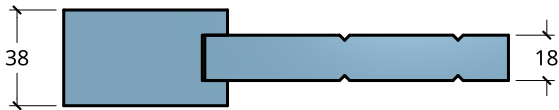

NEW ZEALAND | 0800 10 10 28
 sales@parkwooddoors.co.nz
 parkwooddoors.co.nz

AUSTRALIA | 1800 681 586
 sales@parkwooddoors.com.au
 parkwooddoors.com.au

<i>Standard Component Sizes</i>			
	Overall	Face	Customizable
Stile Width	140		yes
Top Rail Width	140		yes
Bottom Rail Width	140		yes
Muntin Width	140		yes
max. TGV Width	100		yes
min. TGV Width	86		yes

- TGV Thickness for stained quality = 18mm solid timber
- TGV Thickness for painted quality = 12mm MDF

Product Description:			
AR45 (BARN)			
Product Code:	AR45	Date:	23/08/2021
Material:	TIMBER	Units:	MILLIMETER