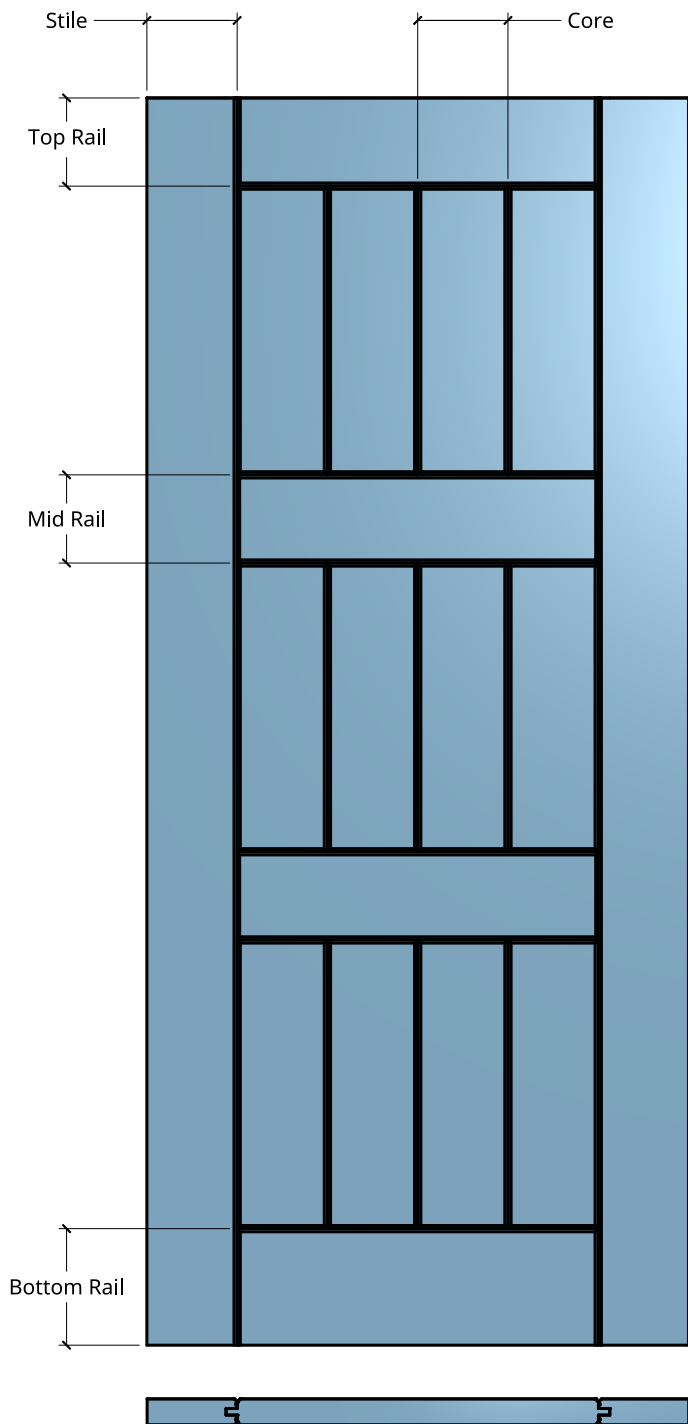

NEW ZEALAND | 0800 10 10 28
 sales@parkwooddoors.co.nz
 parkwooddoors.co.nz

AUSTRALIA | 1800 681 586
 sales@parkwooddoors.com.au
 parkwooddoors.com.au

Standard Component Sizes			
	Overall	Face	Customizable
max. Stile & Core Width	143		yes
min. Stile & Core Width	123		yes
Top Rail Width	140		yes
Mid Rail Width	140		yes
Bottom Rail Width	185		yes
Mid Rail Height (Top)	Equal		no

- Equal stile and core width.

Product Description:			
AR44 TGV			
Product Code:	AR44V	Date:	23/08/2021
Material:	TIMBER	Units:	MILLIMETER