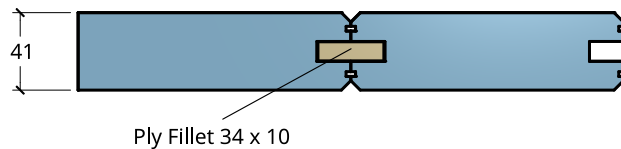

NEW ZEALAND | 0800 10 10 28
 sales@parkwooddoors.co.nz
 parkwooddoors.co.nz

AUSTRALIA | 1800 681 586
 sales@parkwooddoors.com.au
 parkwooddoors.com.au

Standard Component Sizes			
	Overall	Face	Customizable
max. Stile & Core Width	143		yes
min. Stile & Core Width	123		yes
Top Rail Width	140		yes
Mid Rail Width	140		yes
Bottom Rail Width	185		yes
Mid Rail Height (Top)	Equal		no

- Equal stile and core width.

Product Description:			
AR44 TGV			
Product Code:	AR44V	Date:	23/08/2021
Material:	TIMBER	Units:	MILLIMETER