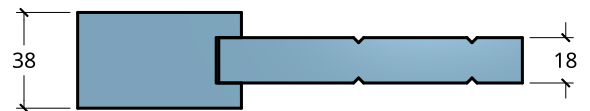

**NEW ZEALAND** | 0800 10 10 28  
 sales@parkwooddoors.co.nz  
 parkwooddoors.co.nz

**AUSTRALIA** | 1800 681 586  
 sales@parkwooddoors.com.au  
 parkwooddoors.com.au

<b>Standard Component Sizes</b>			
	<b>Overall</b>	<b>Face</b>	<b>Customizable</b>
<b>Stile Width (below 910)</b>	115		yes
<b>Stile Width (above 910)</b>	140		yes
<b>Top Rail Width</b>	140		yes
<b>Mid Rail Width</b>	140		yes
<b>Bottom Rail Width</b>	140		yes
<b>max. TGV Width</b>	100		yes
<b>min. TGV Width</b>	86		yes
<b>Mid Rail Height (Top)</b>	860		yes

- TGV Thickness for stained quality = 18mm solid timber  
 - TGV Thickness for painted quality = 12mm MDF

<b>Product Description:</b>			
<b>AR43 (BARN)</b>			
<b>Product Code:</b>	AR43	<b>Date:</b>	23/08/2021
<b>Material:</b>	TIMBER	<b>Units:</b>	MILLIMETER