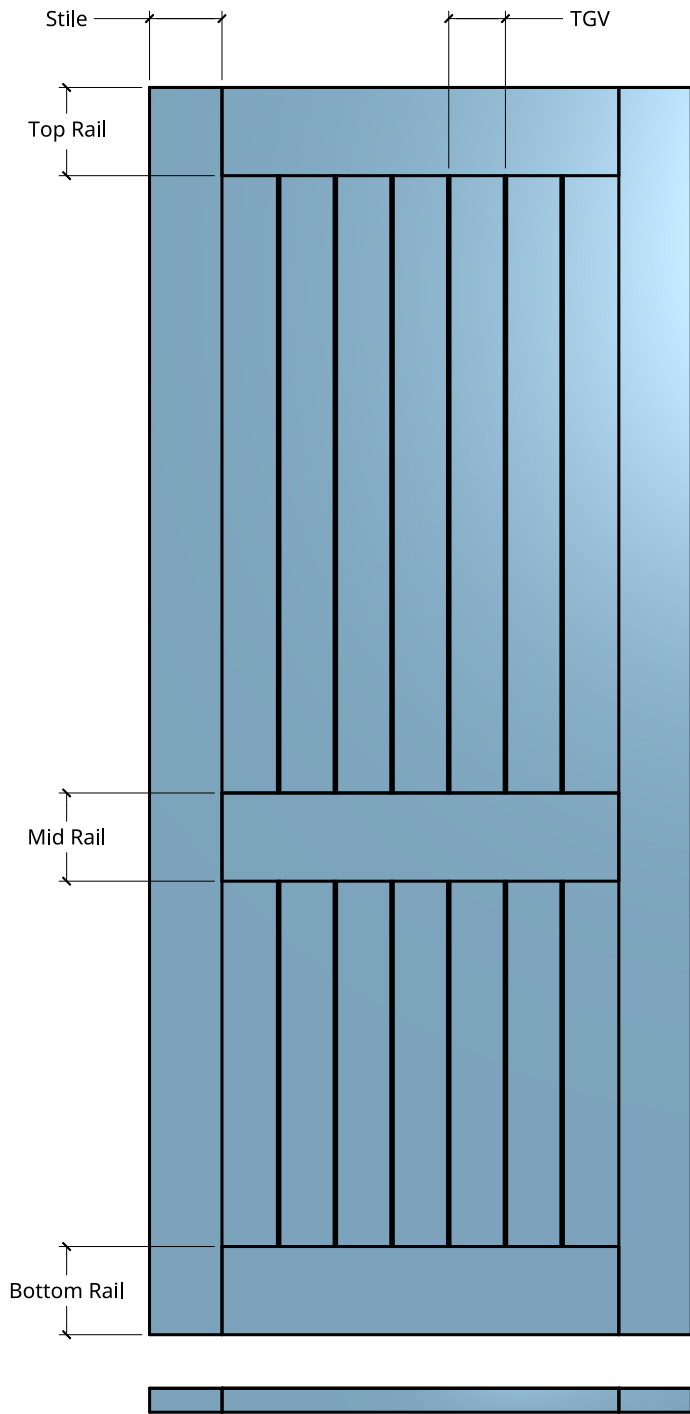

**NEW ZEALAND** | 0800 10 10 28  
 sales@parkwooddoors.co.nz  
 parkwooddoors.co.nz

**AUSTRALIA** | 1800 681 586  
 sales@parkwooddoors.com.au  
 parkwooddoors.com.au

<b>Standard Component Sizes</b>			
	<b>Overall</b>	<b>Face</b>	<b>Customizable</b>
<b>Stile Width (below 910)</b>	115		yes
<b>Stile Width (above 910)</b>	140		yes
<b>Top Rail Width</b>	140		yes
<b>Mid Rail Width</b>	140		yes
<b>Bottom Rail Width</b>	140		yes
<b>max. TGV Width</b>	100		yes
<b>min. TGV Width</b>	86		yes
<b>Mid Rail Height (Top)</b>	860		yes

- TGV Thickness for stained quality = 18mm solid timber  
 - TGV Thickness for painted quality = 12mm MDF

<b>Product Description:</b>			
<b>AR43 (BARN)</b>			
<b>Product Code:</b>	AR43	<b>Date:</b>	23/08/2021
<b>Material:</b>	TIMBER	<b>Units:</b>	MILLIMETER