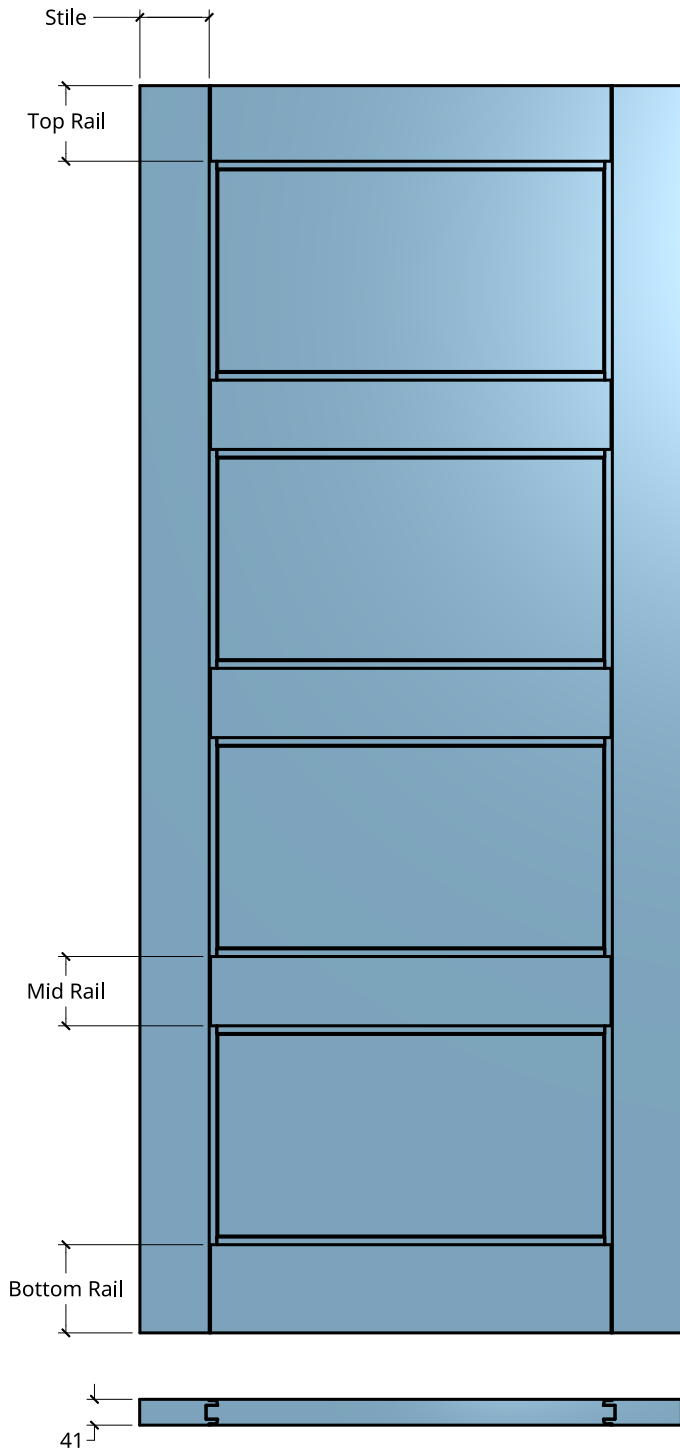

**NEW ZEALAND** | 0800 10 10 28  
 sales@parkwooddoors.co.nz  
 parkwooddoors.co.nz

**AUSTRALIA** | 1800 681 586  
 sales@parkwooddoors.com.au  
 parkwooddoors.com.au

<b>Standard Component Sizes</b>		
	<b>Face</b>	<b>Customizable</b>
<b>Stile Width</b>	110	no
<b>Top Rail Width</b>	120	to 140
<b>Mid Rail Width</b>	110	to 140
<b>Bottom Rail Width</b>	140	to 120

Product Description:			
<b>THERMTEK 7P</b>			
Product Code:	TH7P	Date:	23/08/2021
Material:	ALUMINIUM	Units:	MILLIMETER