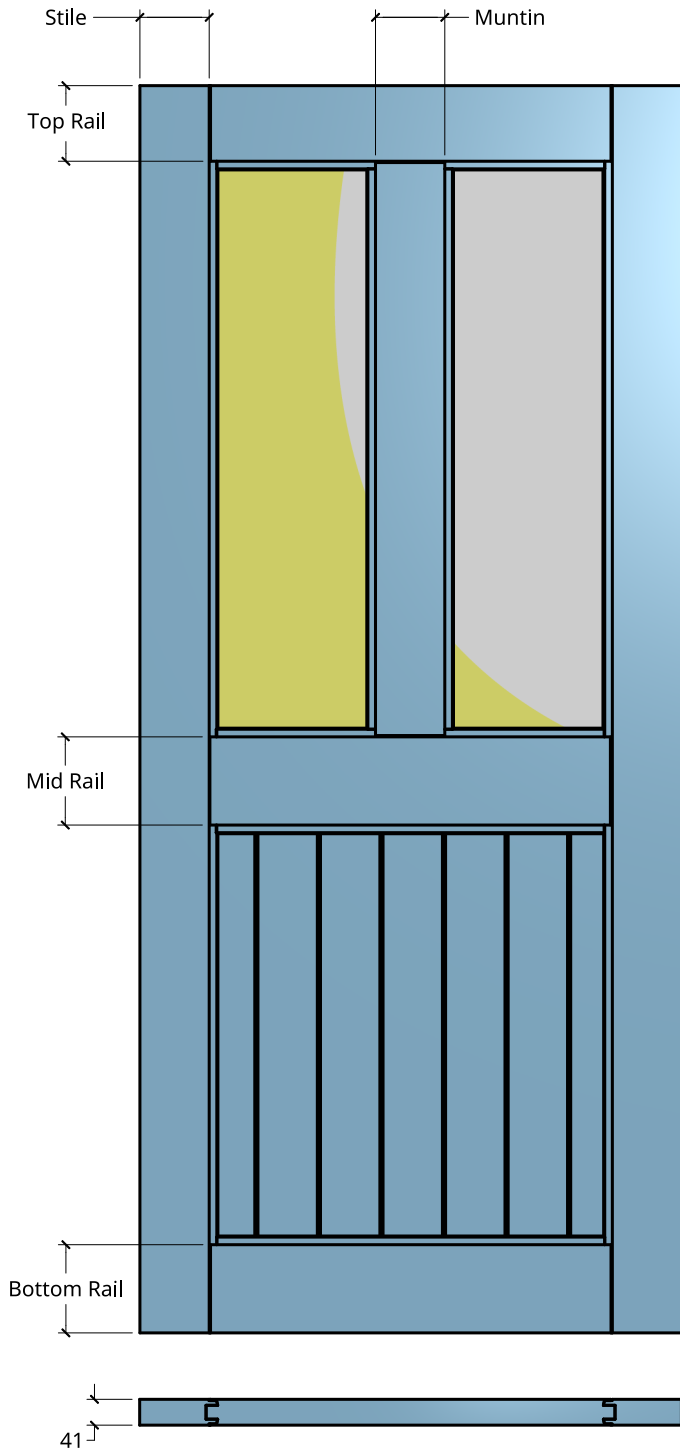

NEW ZEALAND | 0800 10 10 28
 sales@parkwooddoors.co.nz
 parkwooddoors.co.nz

AUSTRALIA | 1800 681 586
 sales@parkwooddoors.com.au
 parkwooddoors.com.au

Standard Component Sizes		
	Face	Customizable
Stile Width	110	no
Top Rail Width	120	to 140
Mid Rail Width	140	to 110
Bottom Rail Width	140	to 120
Muntin Width	110	to 140
Mid Rail Height (to Top)	960	yes

Door made for Double Glazing (18mm) only

Glass size changes with Door size.

Product Description:			
THERMTEK 43T O/T			
Product Code:	TH43TOT	Date:	23/08/2021
Material:	ALUMINIUM	Units:	MILLIMETER